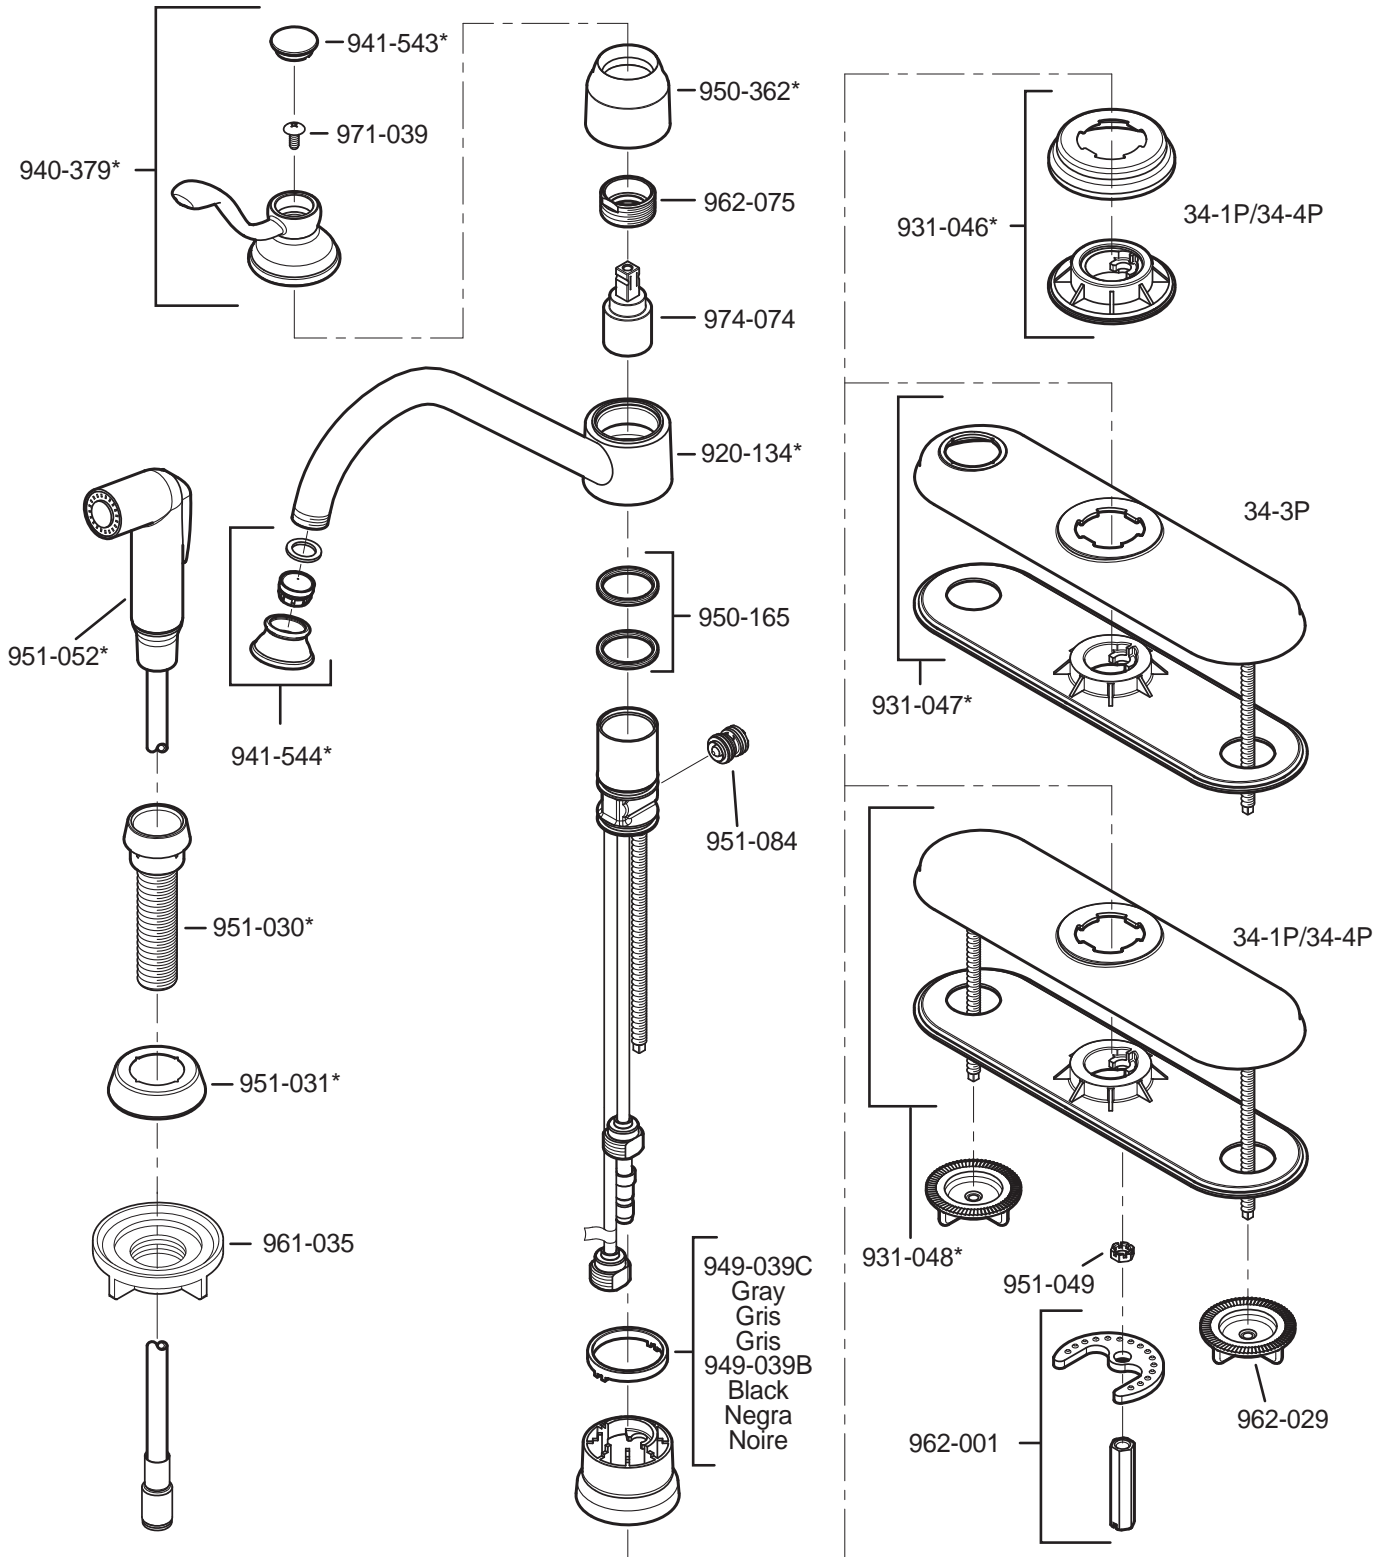

PARTS EXPLOSION

34 Series Portland™ Collection Single-Control Kitchen Faucet

FINISHES * Indicates Finish

A Polished Chrome	L Satin Stainless	T Biscuit
B Black	M Almond	U Rustic Bronze
D PVD Polished Nickel	N Antique Bronze	V PVD Polished Brass
E Rustic Pewter	P Polished Brass	W White
J PVD Brushed Nickel	Q Satin Brass	Y Tuscan Bronze
G Velvet Aged Bronze	R Copper	Z Oil-Rubbed Bronze
K Satin Nickel	S Stainless Steel	