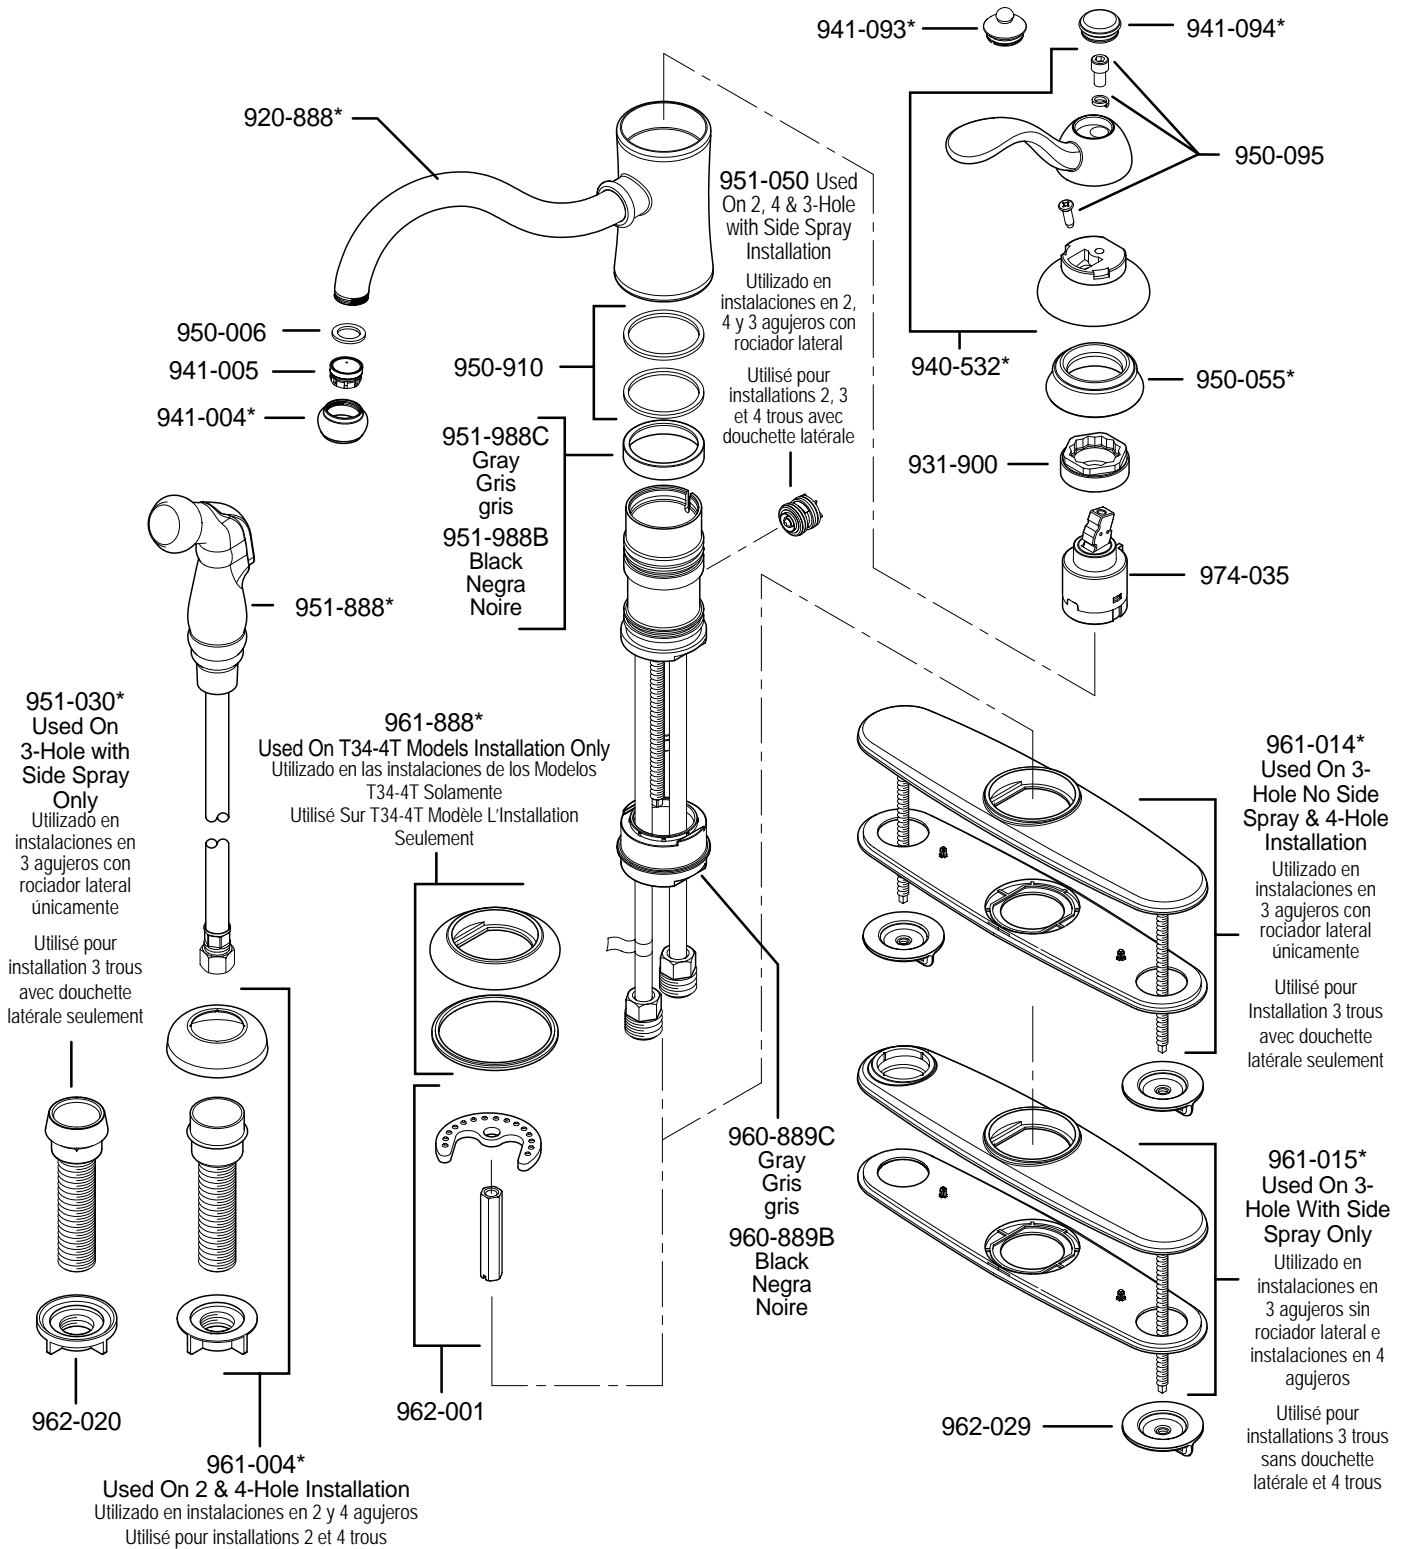

PARTS EXPLOSION

34 Series Marielle™ Collection Single-Control Kitchen Faucet

FINISHES * Indicates Finish

A Polished Chrome	L Satin Stainless	T Biscuit
B Black	M Almond	U Rustic Bronze
D PVD Polished Nickel	N Antique Bronze	V PVD Polished Brass
E Rustic Pewter	P Polished Brass	W White
J PVD Brushed Nickel	Q Satin Brass	Y Tuscan Bronze
G Velvet Aged Bronze	R Copper	Z Oil-Rubbed Bronze
K Satin Nickel	S Stainless Steel	

All finishes not available on all parts

1-800-PFAUCET www.pricepfister.com
19701 DaVinci, Lake Forest, CA 92610

10/28/09

Price Pfister