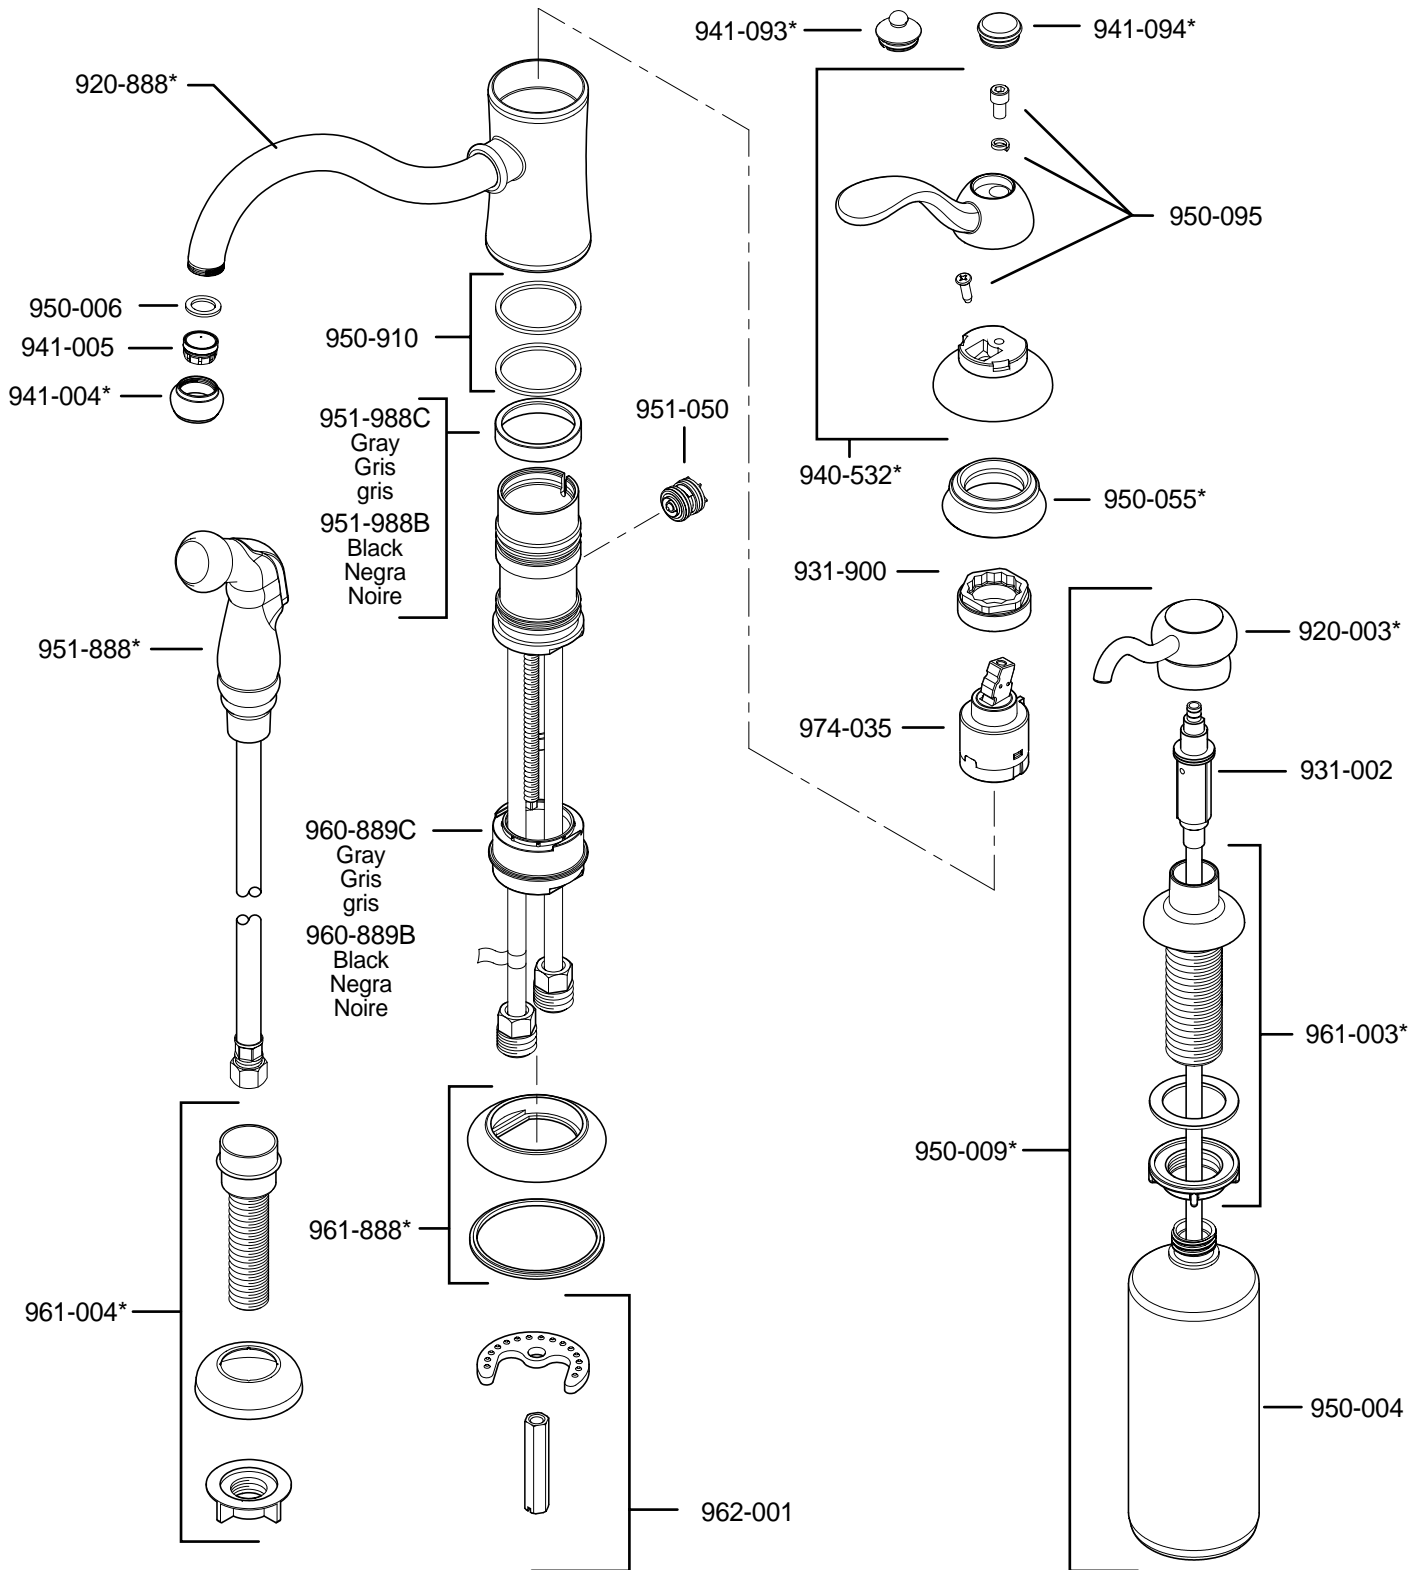

# PARTS EXPLOSION

## 34 Series Marielle™ Collection Single-Control Kitchen Faucet

**FINISHES \*** Indicates Finish

A Polished Chrome	L Satin Stainless	T Biscuit
B Black	M Almond	U Rustic Bronze
D PVD Polished Nickel	N Antique Bronze	V PVD Polished Brass
E Rustic Pewter	P Polished Brass	W White
J PVD Brushed Nickel	Q Satin Brass	Y Tuscan Bronze
G Velvet Aged Bronze	R Copper	Z Oil-Rubbed Bronze
K Satin Nickel	S Stainless Steel	

All finishes not available on all parts

1-800-PFAUCET [www.pricepfinder.com](http://www.pricepfinder.com)  
19701 DaVinci, Lake Forest, CA 92610

10/28/09

Price Pfister