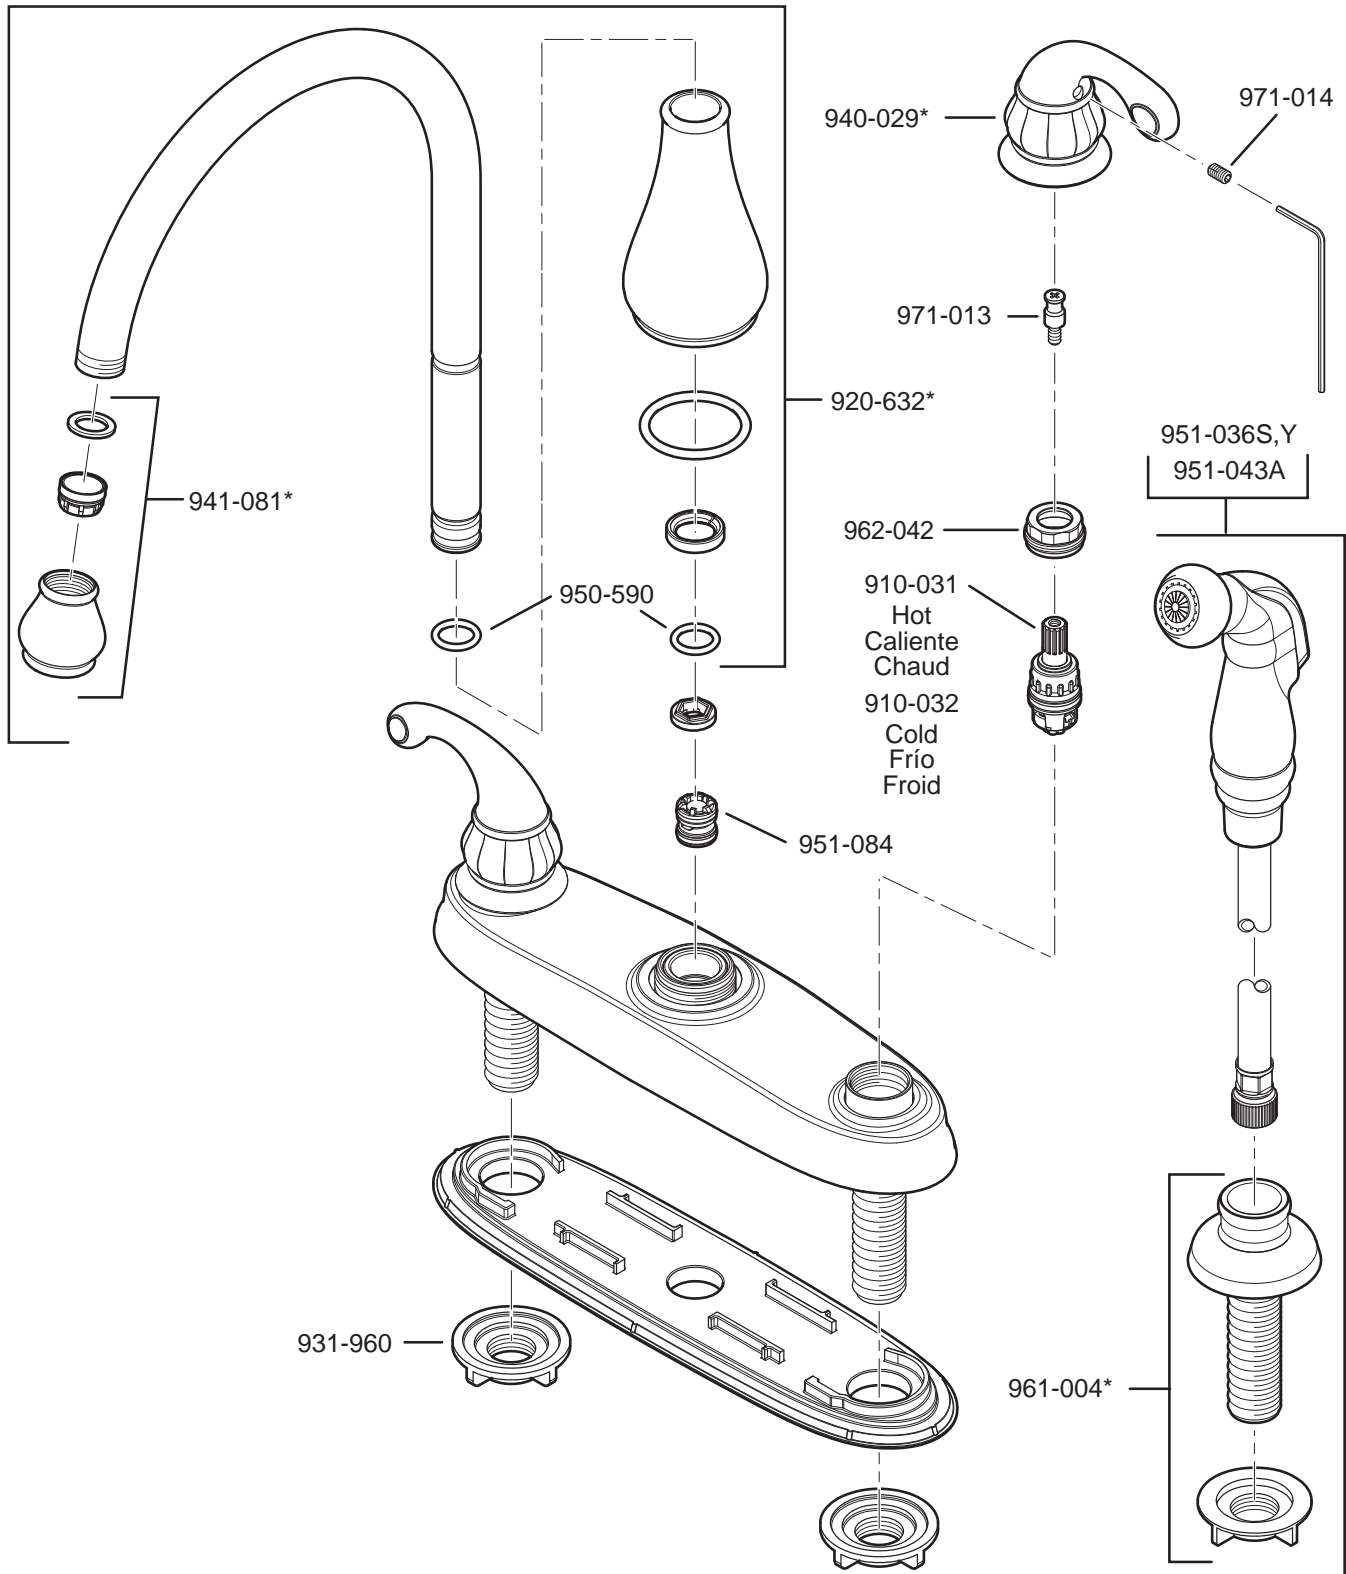

PARTS EXPLOSION

36 Series Treviso™ Collection Two-Handle Kitchen Faucet

FINISHES * Indicates Finish

A Polished Chrome	L Satin Stainless	T Biscuit
B Black	M Almond	U Rustic Bronze
D PVD Polished Nickel	N Antique Bronze	V PVD Polished Brass
E Rustic Pewter	P Polished Brass	W White
J PVD Brushed Nickel	Q Satin Brass	Y Tuscan Bronze
G Velvet Aged Bronze	R Copper	Z Oil-Rubbed Bronze
K Satin Nickel	S Stainless Steel	