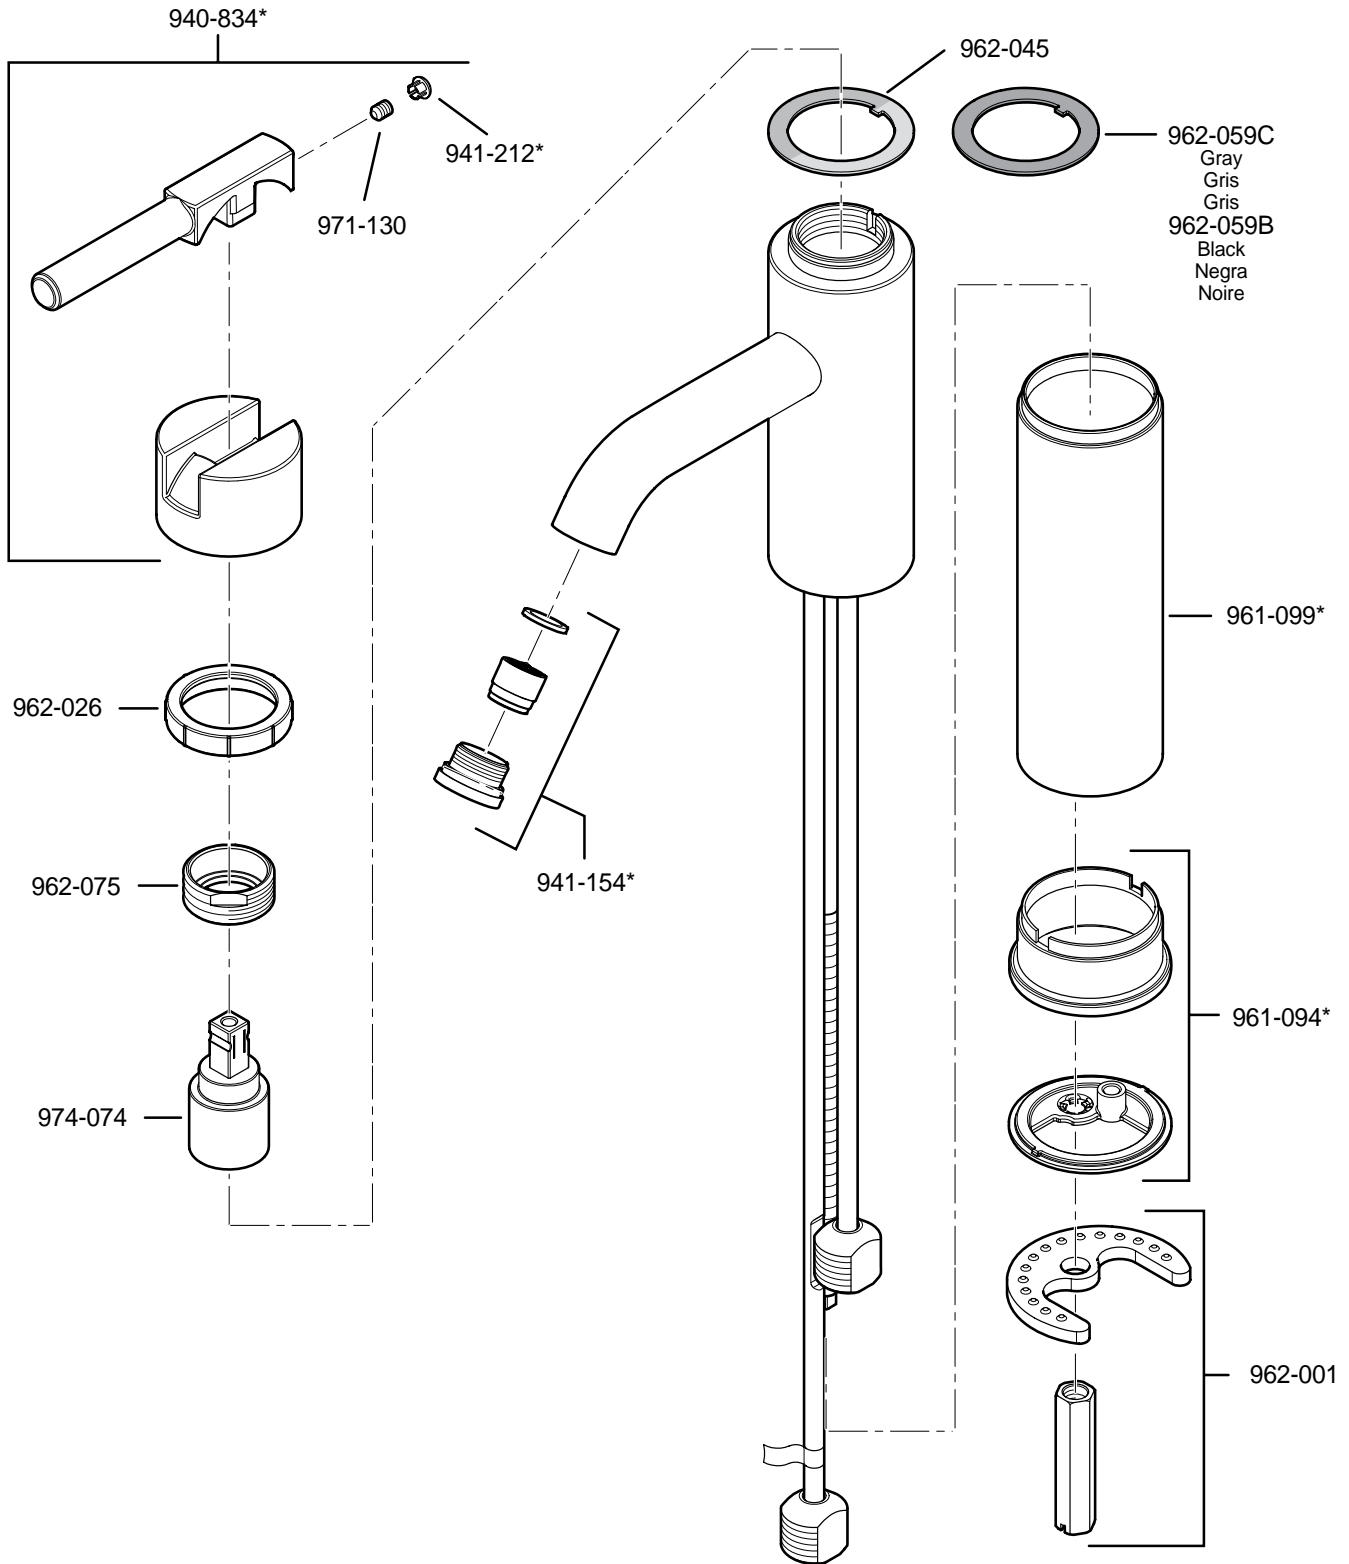

PARTS EXPLOSION

40 Series Contempra™ Single Control Centerset Lavatory Faucet

FINISHES * Indicates Finish

A Polished Chrome	L Satin Stainless	T Biscuit
B Black	M Almond	U Rustic Bronze
D PVD Polished Nickel	N Antique Bronze	V PVD Polished Brass
E Rustic Pewter	P Polished Brass	W White
J PVD Brushed Nickel	Q Satin Brass	Y Tuscan Bronze
G Velvet Aged Bronze	R Copper	Z Oil-Rubbed Bronze
K Satin Nickel	S Stainless Steel	