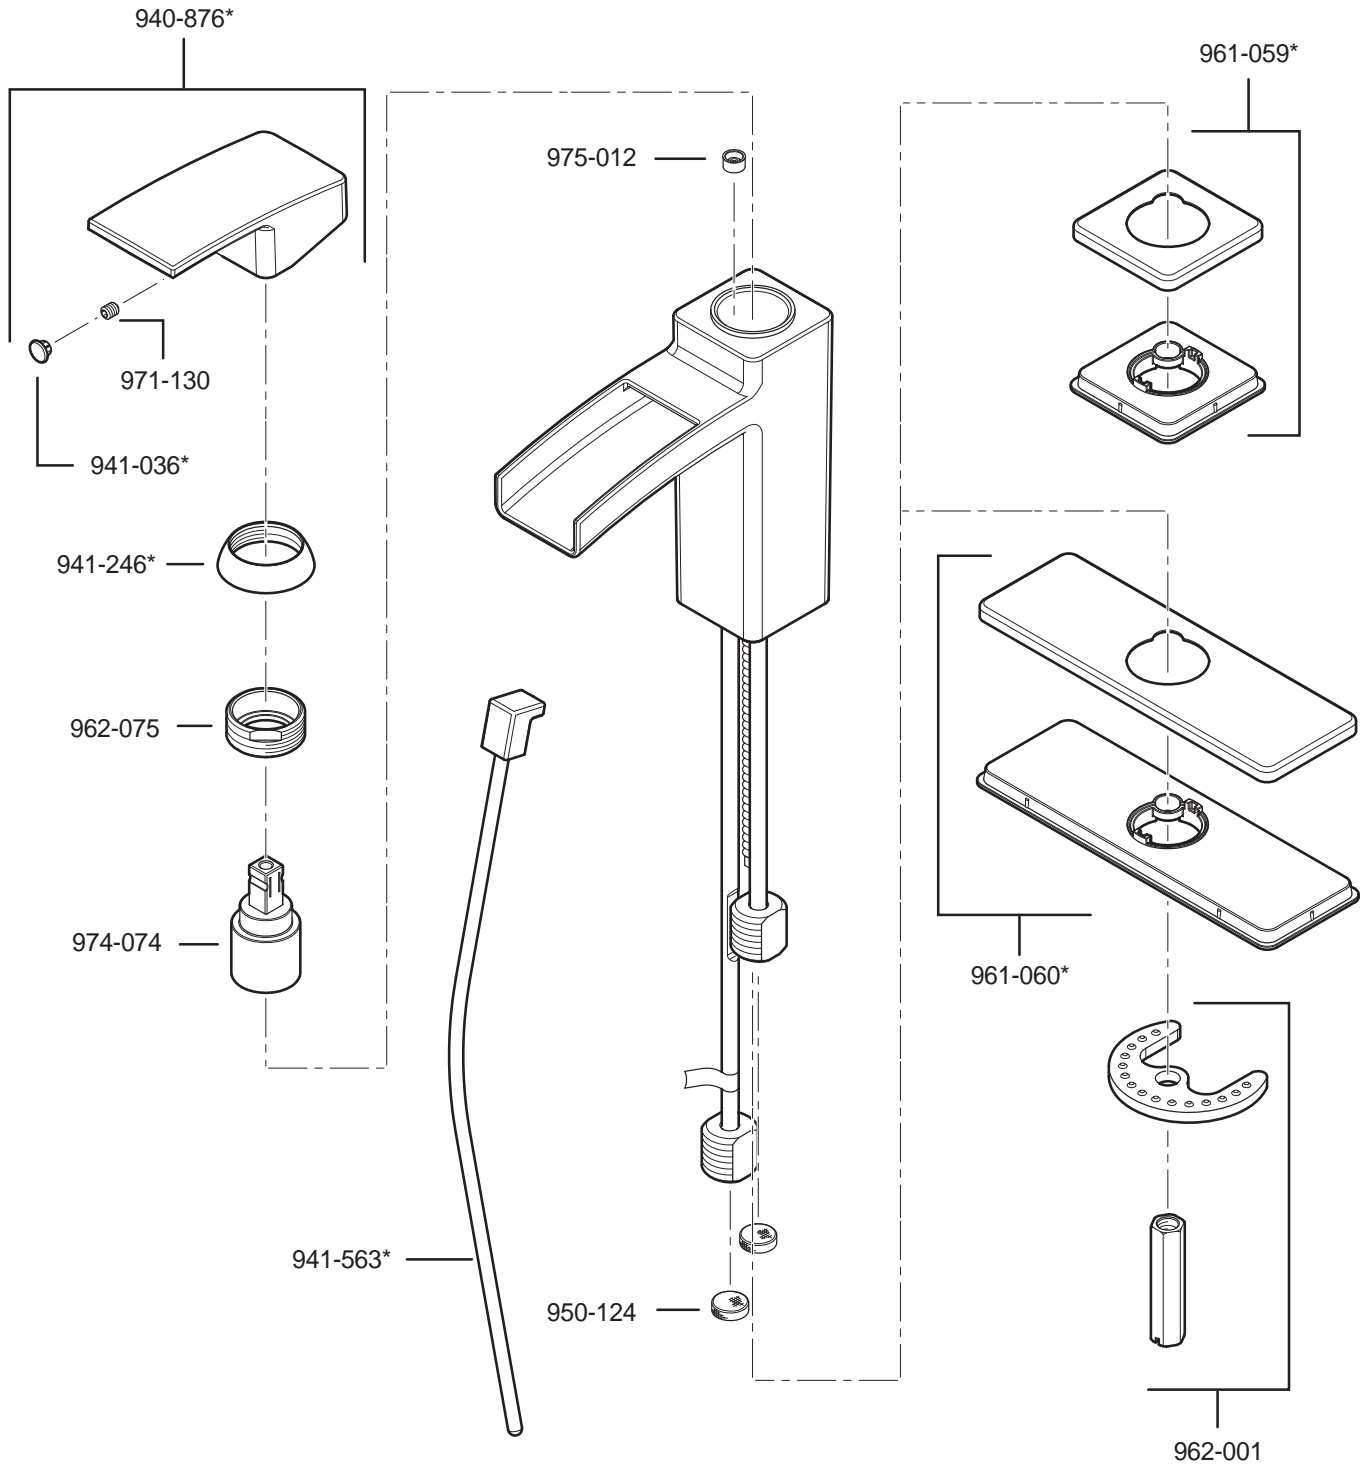

PARTS EXPLOSION

42 Series Kenzo™ 4" Centerset Lavatory Faucet

FINISHES * Indicates Finish

A Polished Chrome	L Satin Stainless	T Biscuit
B Black	M Almond	U Rustic Bronze
D PVD Polished Nickel	N Antique Bronze	V PVD Polished Brass
E Rustic Pewter	P Polished Brass	W White
J PVD Brushed Nickel	Q Satin Brass	Y Tuscan Bronze
G Velvet Aged Bronze	R Copper	Z Oil-Rubbed Bronze
K Satin Nickel	S Stainless Steel	