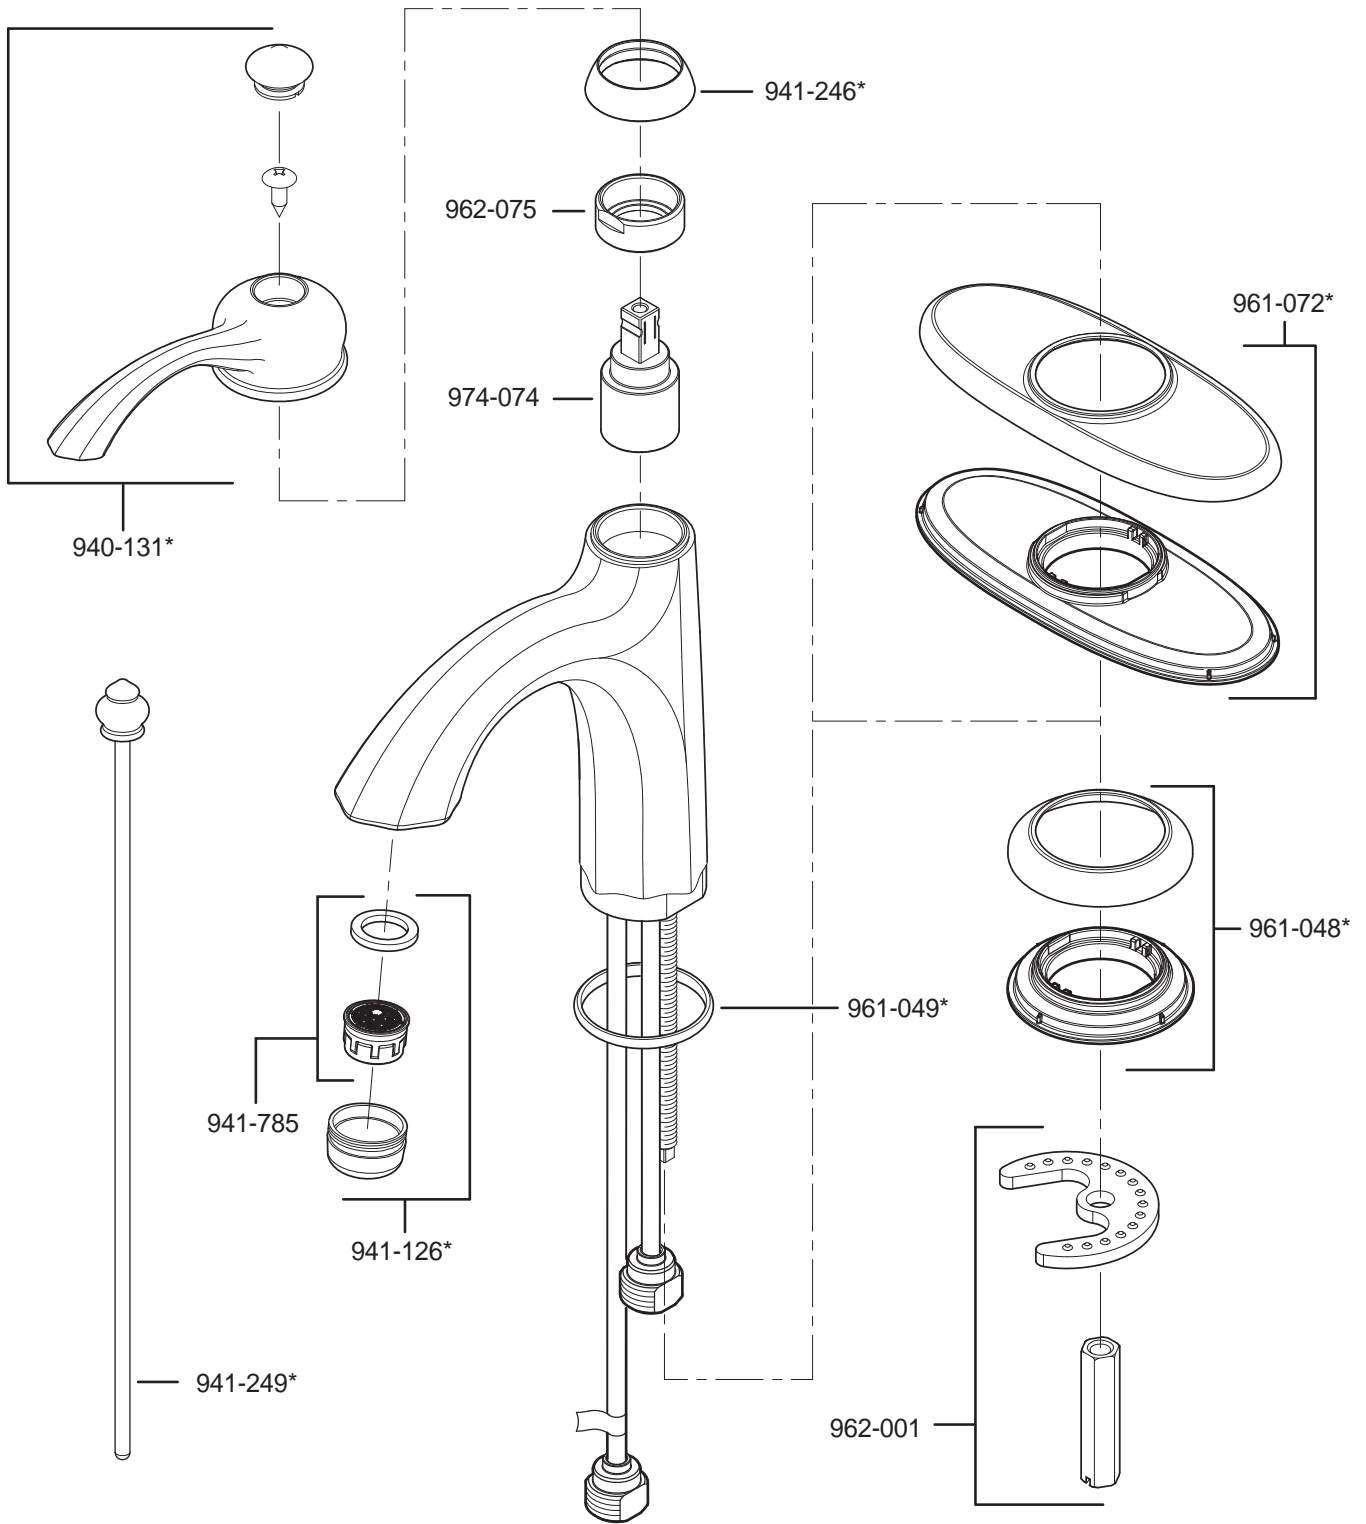

# PARTS EXPLOSION

## 42 Series Portola™ 4" Centerset Lavatory Faucet

**FINISHES \*** Indicates Finish

A Polished Chrome	L Satin Stainless	T Biscuit
B Black	M Almond	U Rustic Bronze
D PVD Polished Nickel	N Antique Bronze	V PVD Polished Brass
E Rustic Pewter	P Polished Brass	W White
J PVD Brushed Nickel	Q Satin Brass	Y Tuscan Bronze
G Velvet Aged Bronze	R Copper	Z Oil-Rubbed Bronze
K Satin Nickel	S Stainless Steel	