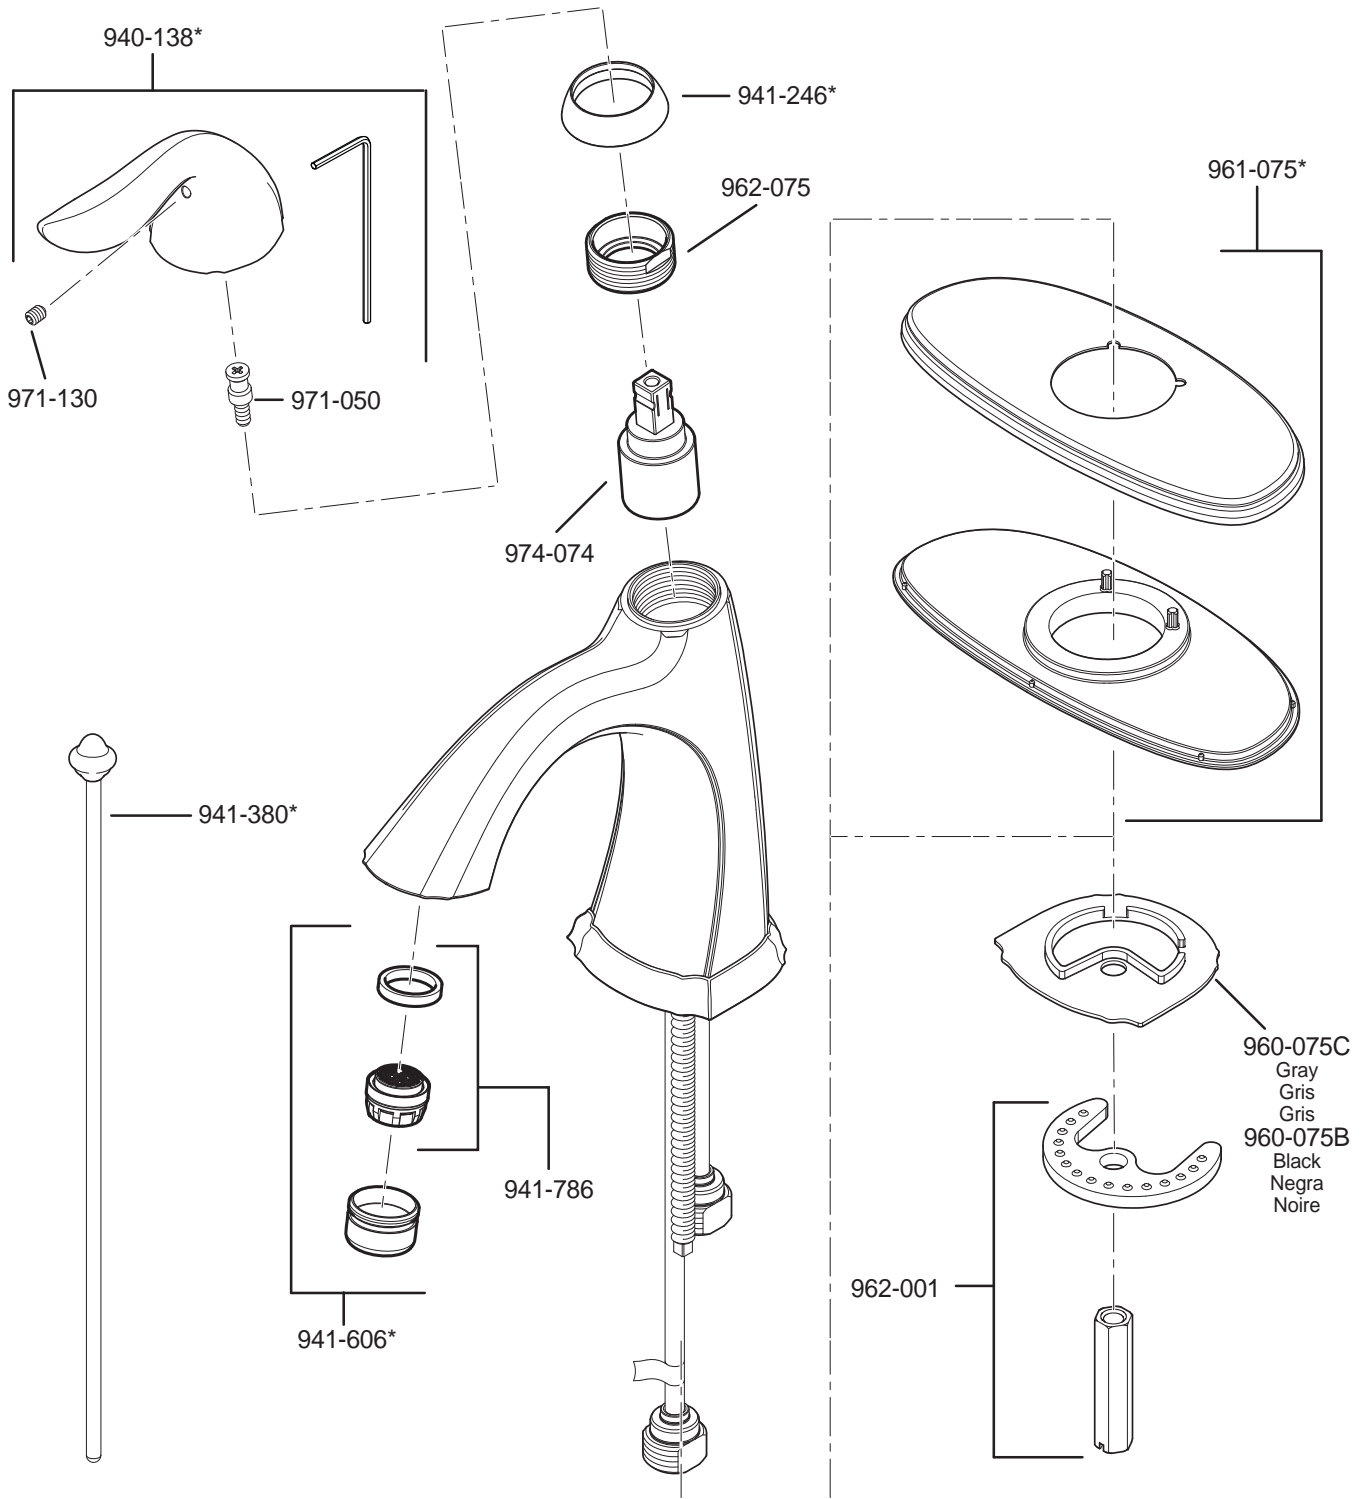

PARTS EXPLOSION

42 Series Santiago™ 4" Centerset Lavatory Faucet

FINISHES * Indicates Finish

A Polished Chrome	L Satin Stainless	T Biscuit
B Black	M Almond	U Rustic Bronze
D PVD Polished Nickel	N Antique Bronze	V PVD Polished Brass
E Rustic Pewter	P Polished Brass	W White
J PVD Brushed Nickel	Q Satin Brass	Y Tuscan Bronze
G Velvet Aged Bronze	R Copper	Z Oil-Rubbed Bronze
K Satin Nickel	S Stainless Steel	