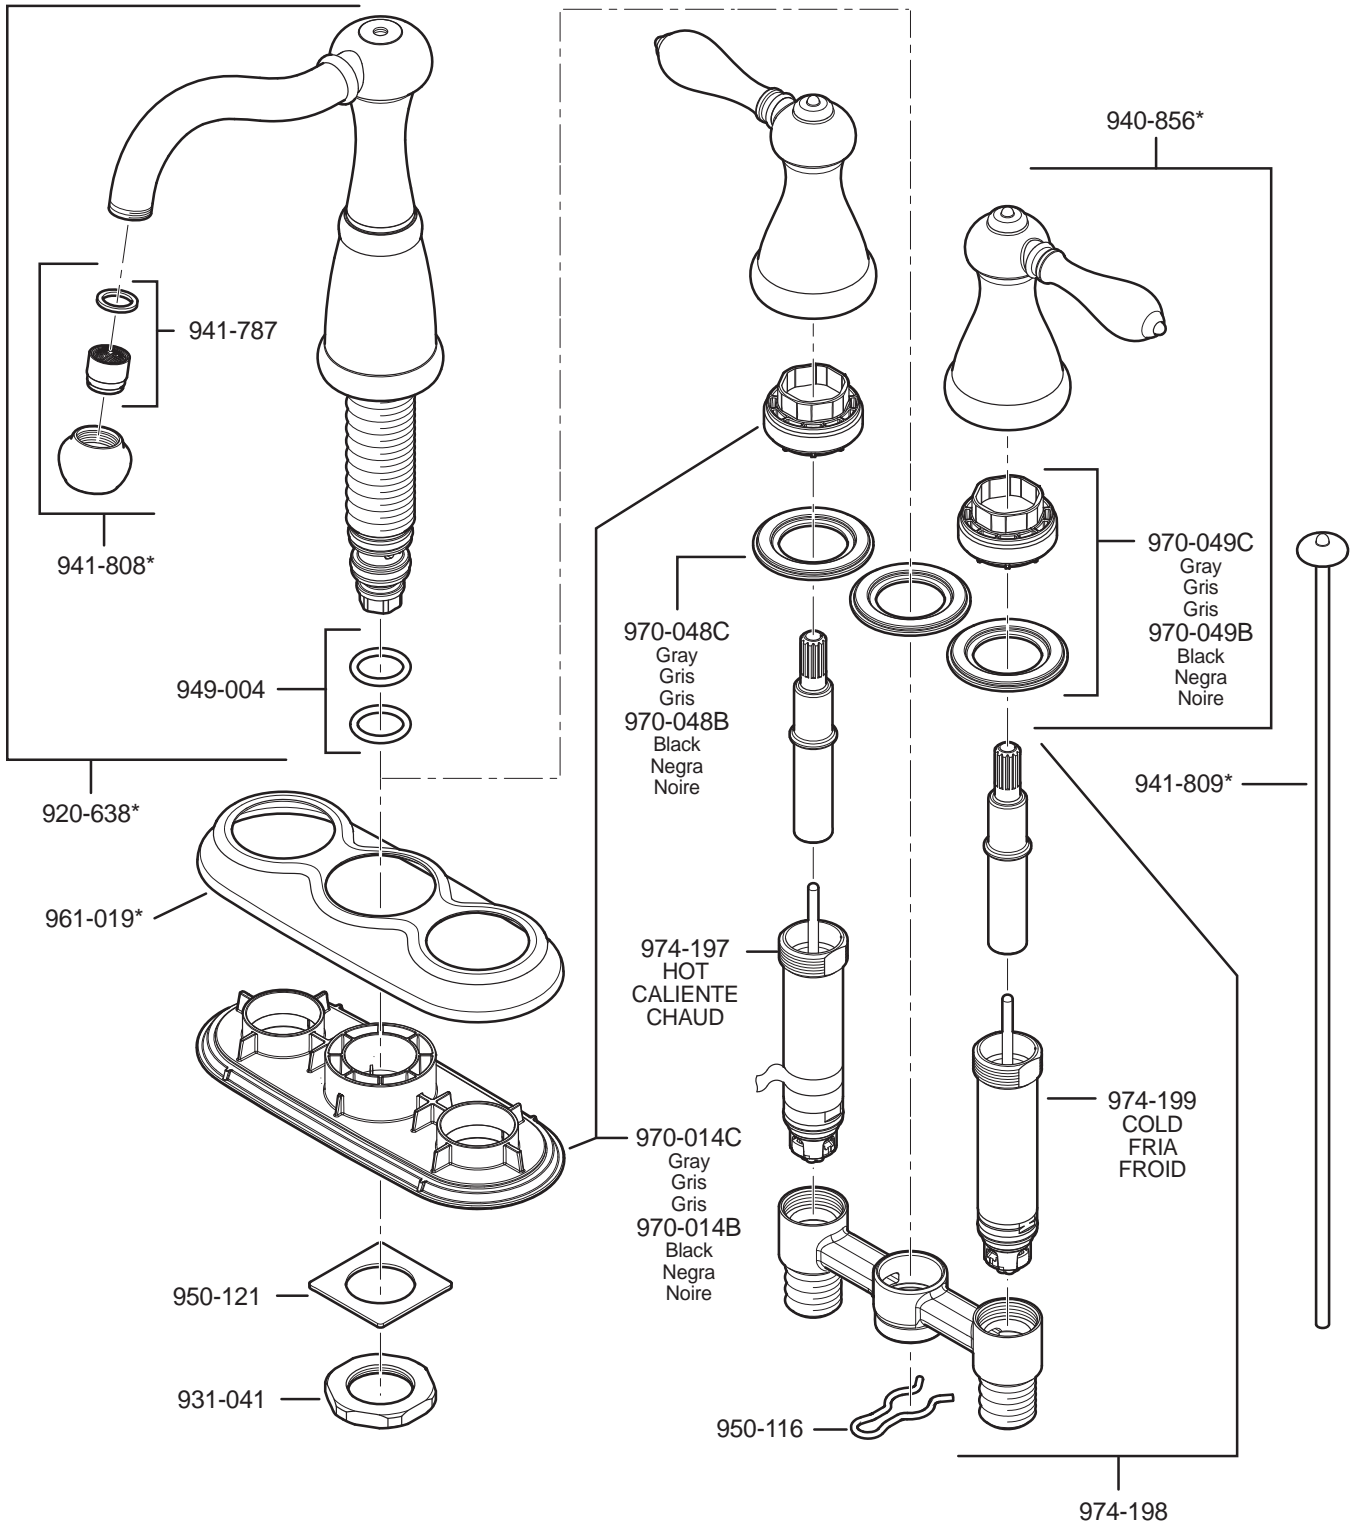

PARTS EXPLOSION

46 Series Marielle™ Collection 4" Centerset Lavatory Faucet

FINISHES * Indicates Finish

A Polished Chrome	L Satin Stainless	T Biscuit
B Black	M Almond	U Rustic Bronze
D PVD Polished Nickel	N Antique Bronze	V PVD Polished Brass
E Rustic Pewter	P Polished Brass	W White
J PVD Brushed Nickel	Q Satin Brass	Y Tuscan Bronze
G Velvet Aged Bronze	R Copper	Z Oil-Rubbed Bronze
K Satin Nickel	S Stainless Steel	