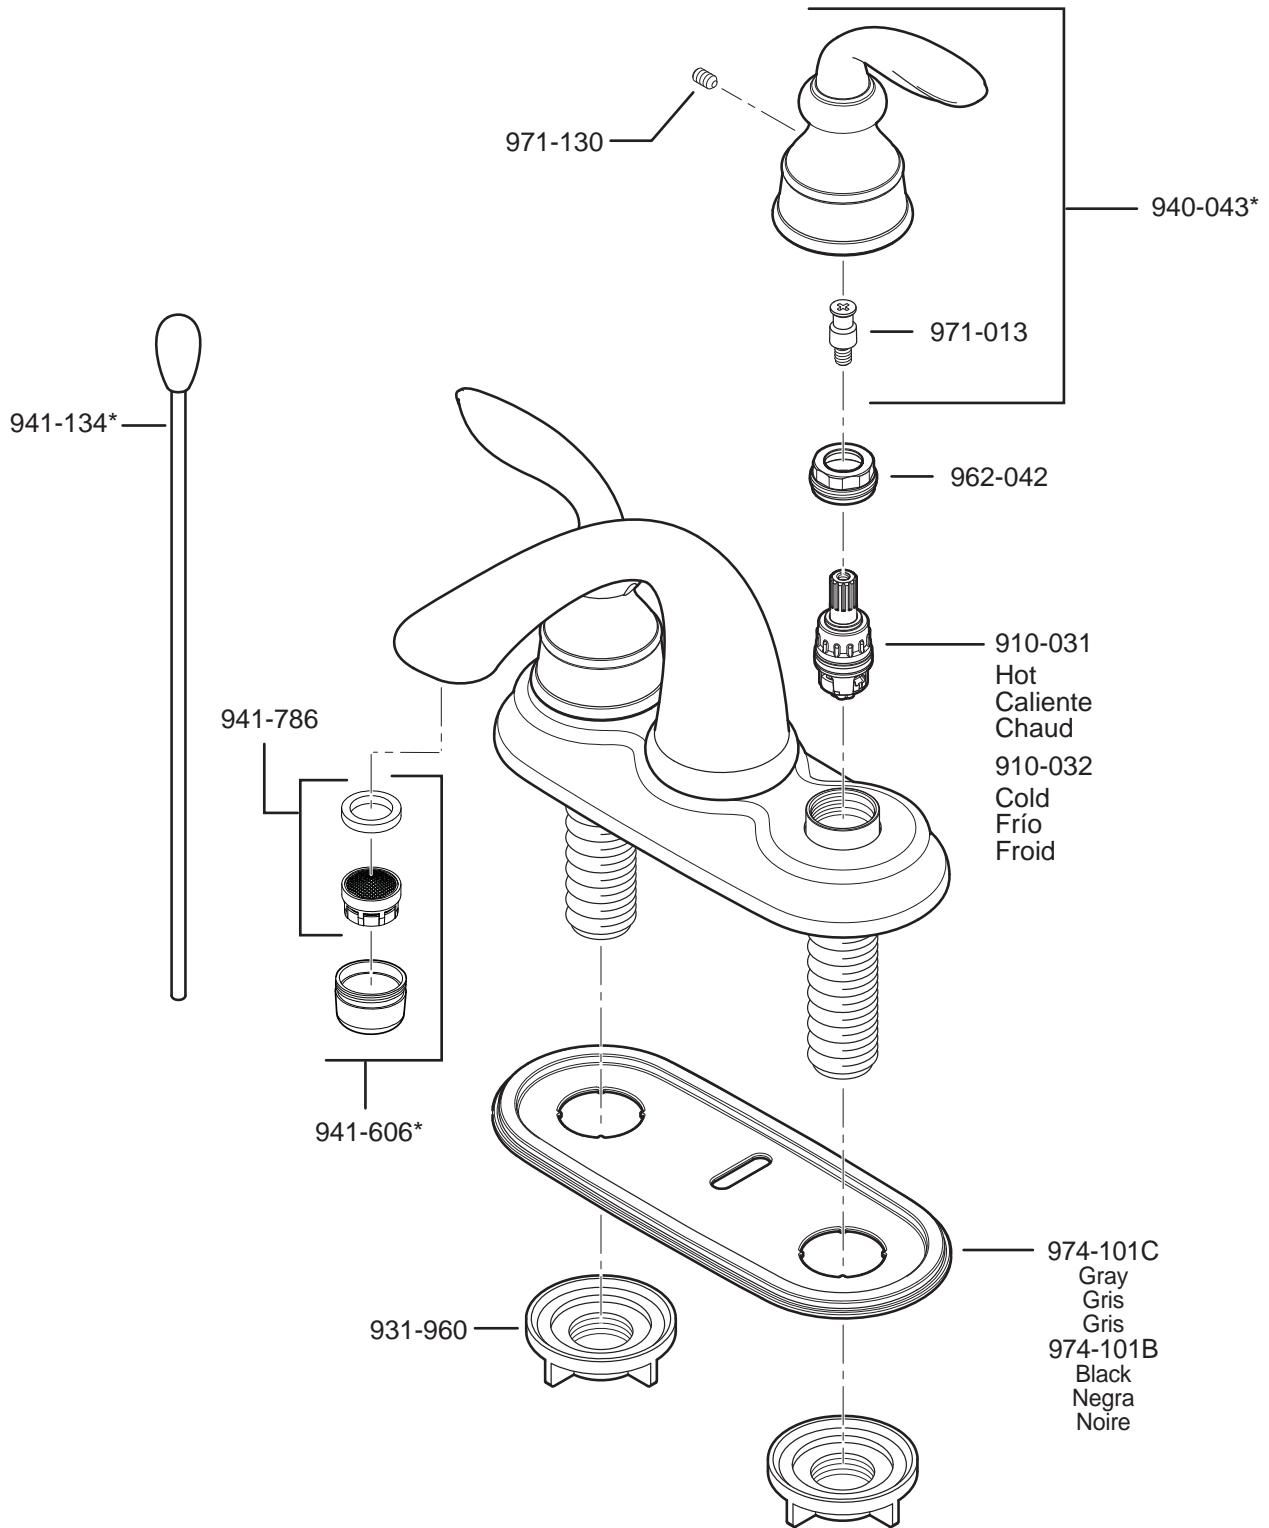

# PARTS EXPLOSION

## 48 Series Avalon™ Collection 4" Centerset Lavatory Faucet