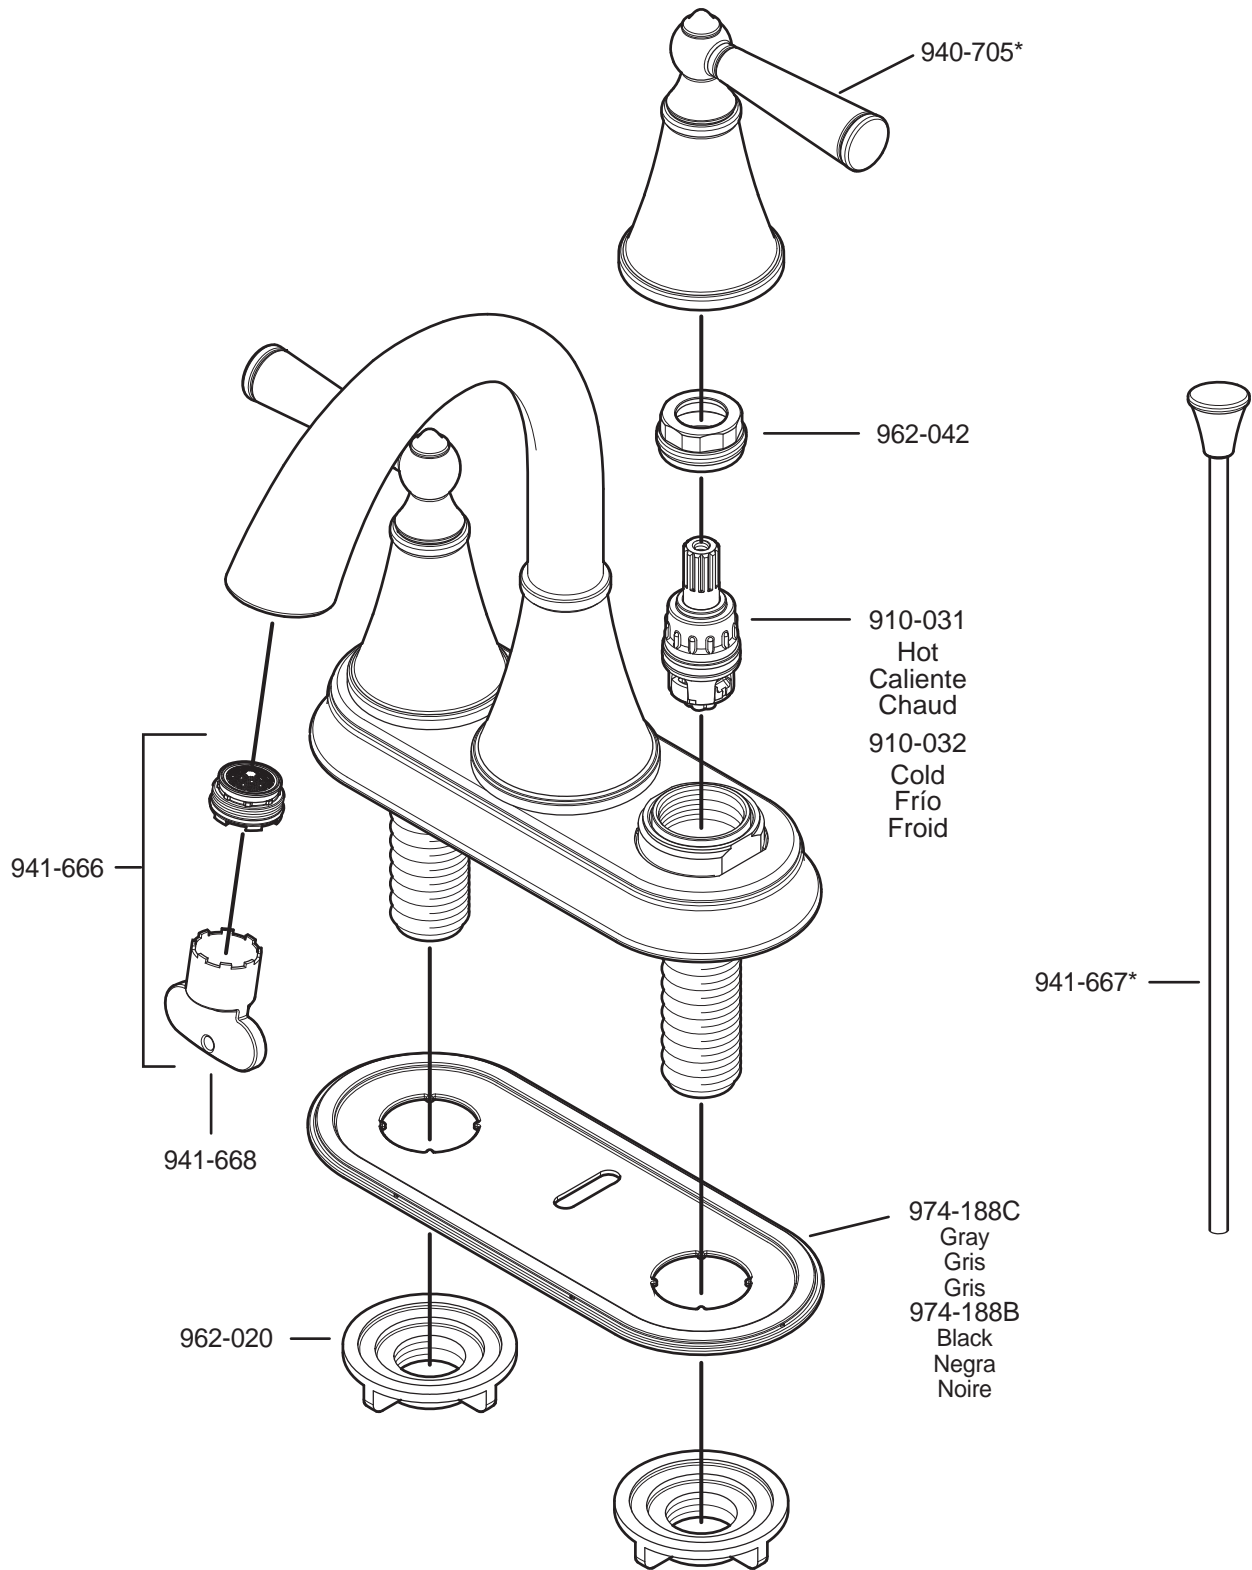

PARTS EXPLOSION

48 Series Saxton™ Collection 4" Centerset Lavatory Faucet

FINISHES * Indicates Finish

| | | |
|-----------------------|-------------------|----------------------|
| A Polished Chrome | L Satin Stainless | T Biscuit |
| B Black | M Almond | U Rustic Bronze |
| D PVD Polished Nickel | N Antique Bronze | V PVD Polished Brass |
| E Rustic Pewter | P Polished Brass | W White |
| J PVD Brushed Nickel | Q Satin Brass | Y Tuscan Bronze |
| G Velvet Aged Bronze | R Copper | Z Oil-Rubbed Bronze |
| K Satin Nickel | S Stainless Steel | |