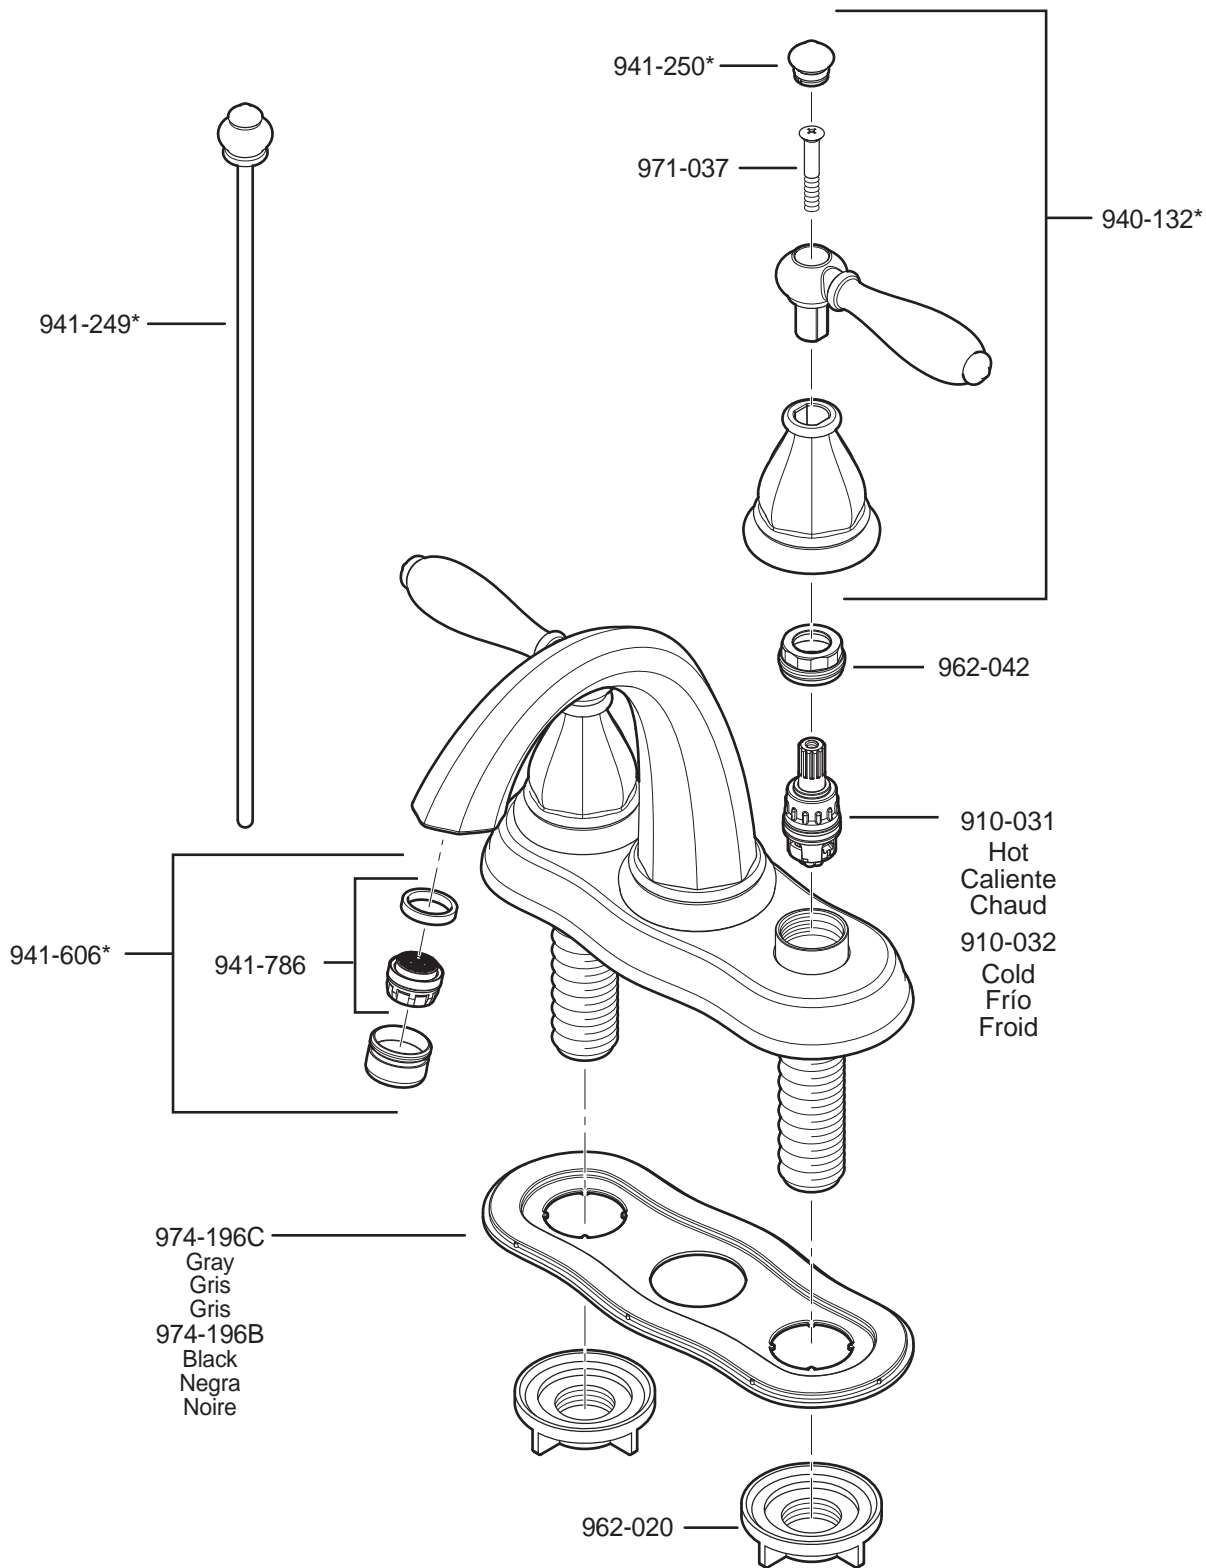

PARTS EXPLOSION

48 Series Portola™ Collection 4" Centerset Lavatory Faucet

FINISHES * Indicates Finish

A Polished Chrome	L Satin Stainless	T Biscuit
B Black	M Almond	U Rustic Bronze
D PVD Polished Nickel	N Antique Bronze	V PVD Polished Brass
E Rustic Pewter	P Polished Brass	W White
J PVD Brushed Nickel	Q Satin Brass	Y Tuscan Bronze
G Velvet Aged Bronze	R Copper	Z Oil-Rubbed Bronze
K Satin Nickel	S Stainless Steel	