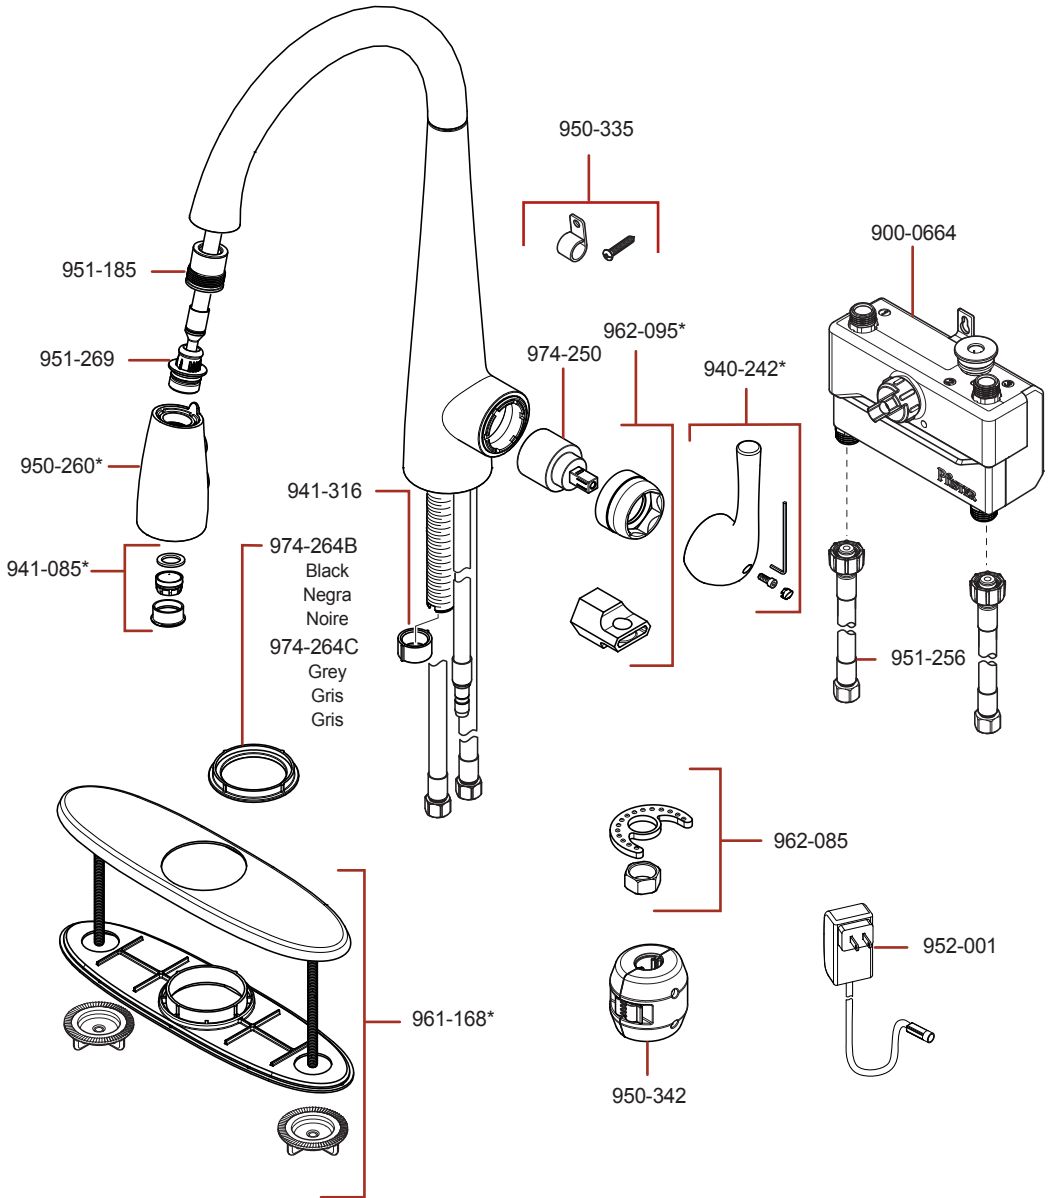

# Parts Detail

Alea™

GT-529-EAC

**Polished Chrome Finish**

GT-529-EAS

**Stainless Steel Finish**

*	Replace * with Finish Letter
C	Polished Chrome
S	Stainless Steel

1-800-PFAUCET (732-8238)