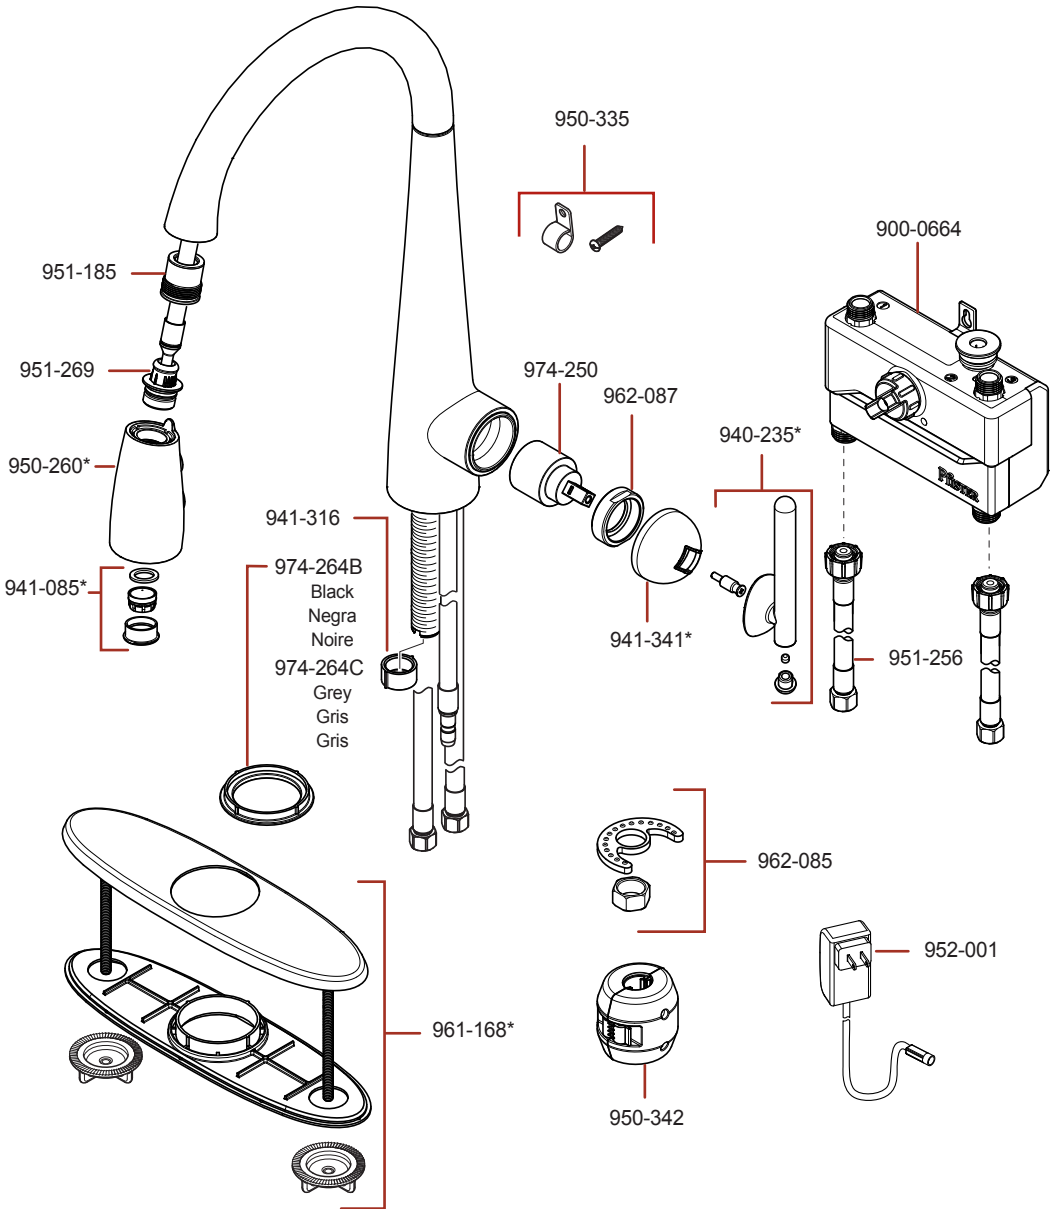

Parts Detail

Lita™

GT-529-ELC

Polished Chrome Finish

GT-529-ELS

Stainless Steel Finish

*	Replace * with Finish Letter
C	Polished Chrome
S	Stainless Steel

1-800-PFAUCET (732-8238)