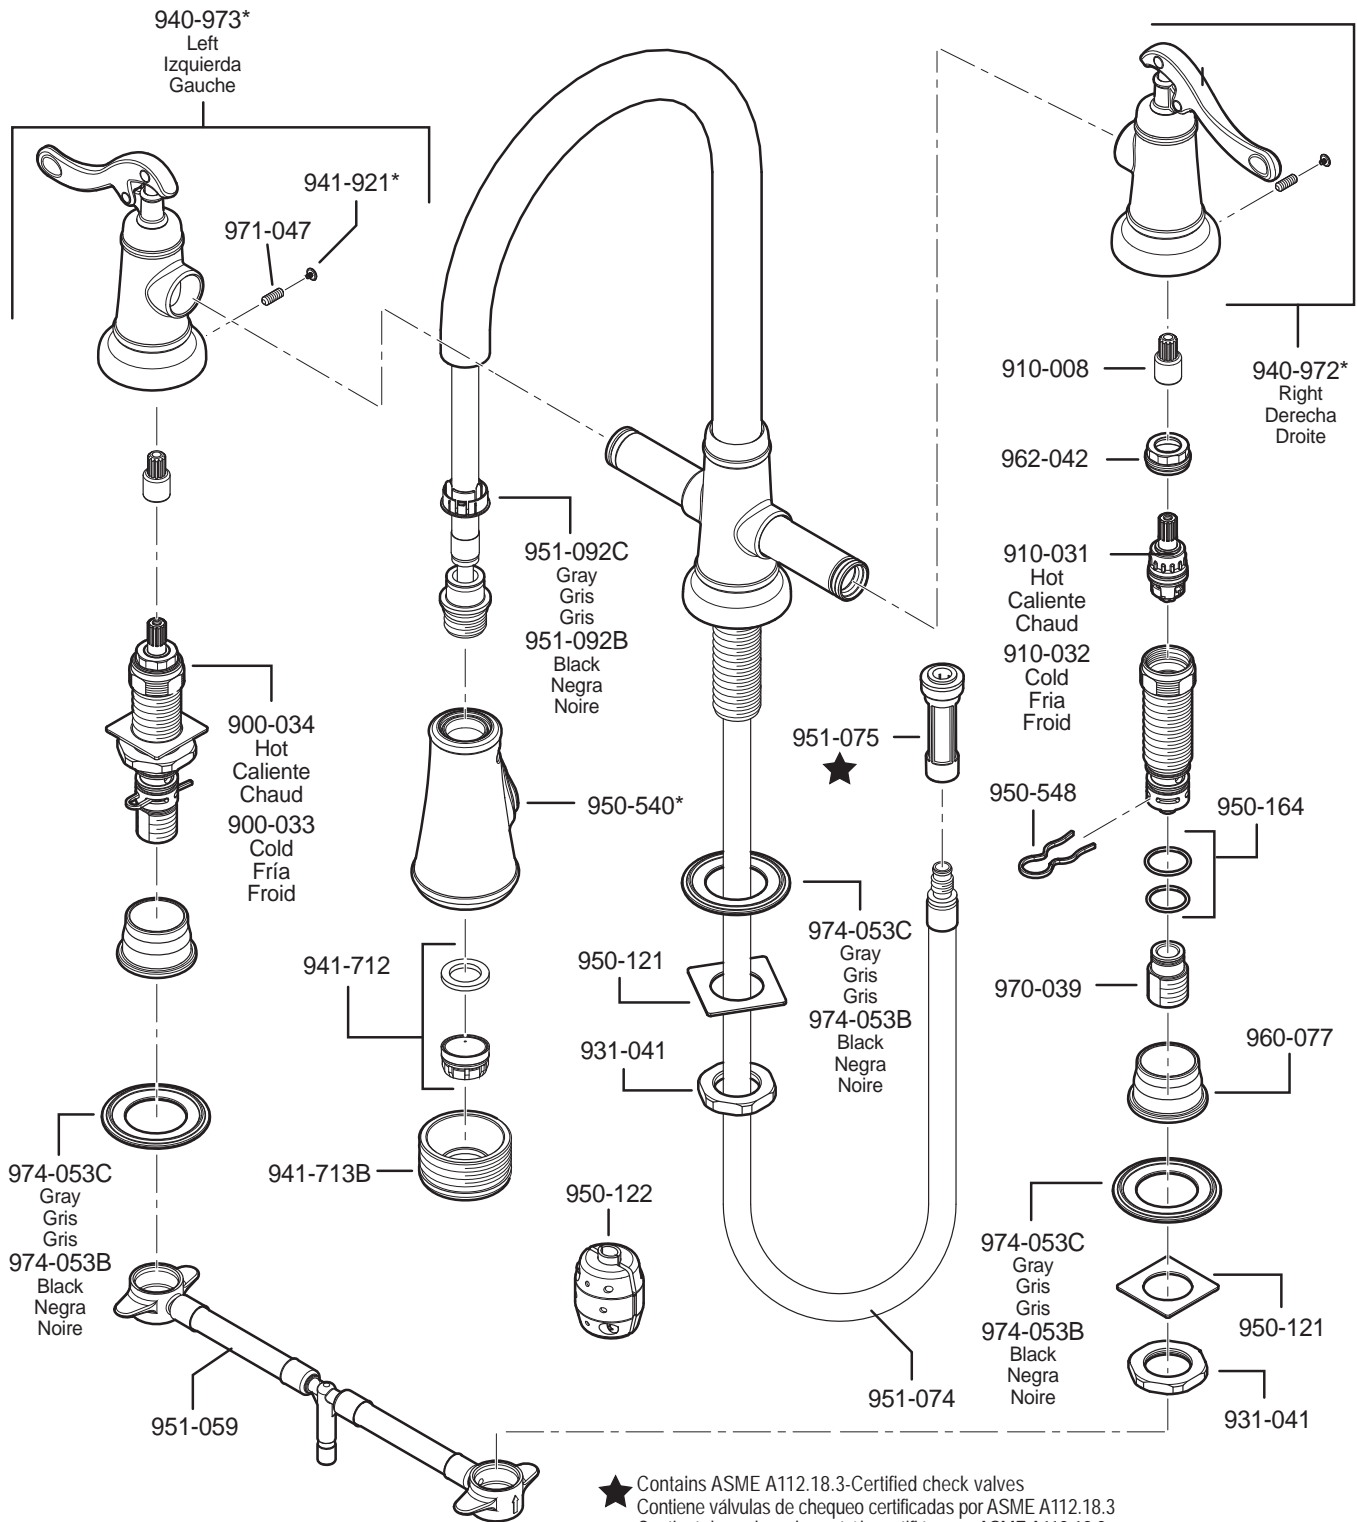

# PARTS EXPLOSION

## 531 Series Ashfield™ 2 Handle Pull-Out Bridge Kitchen Faucet