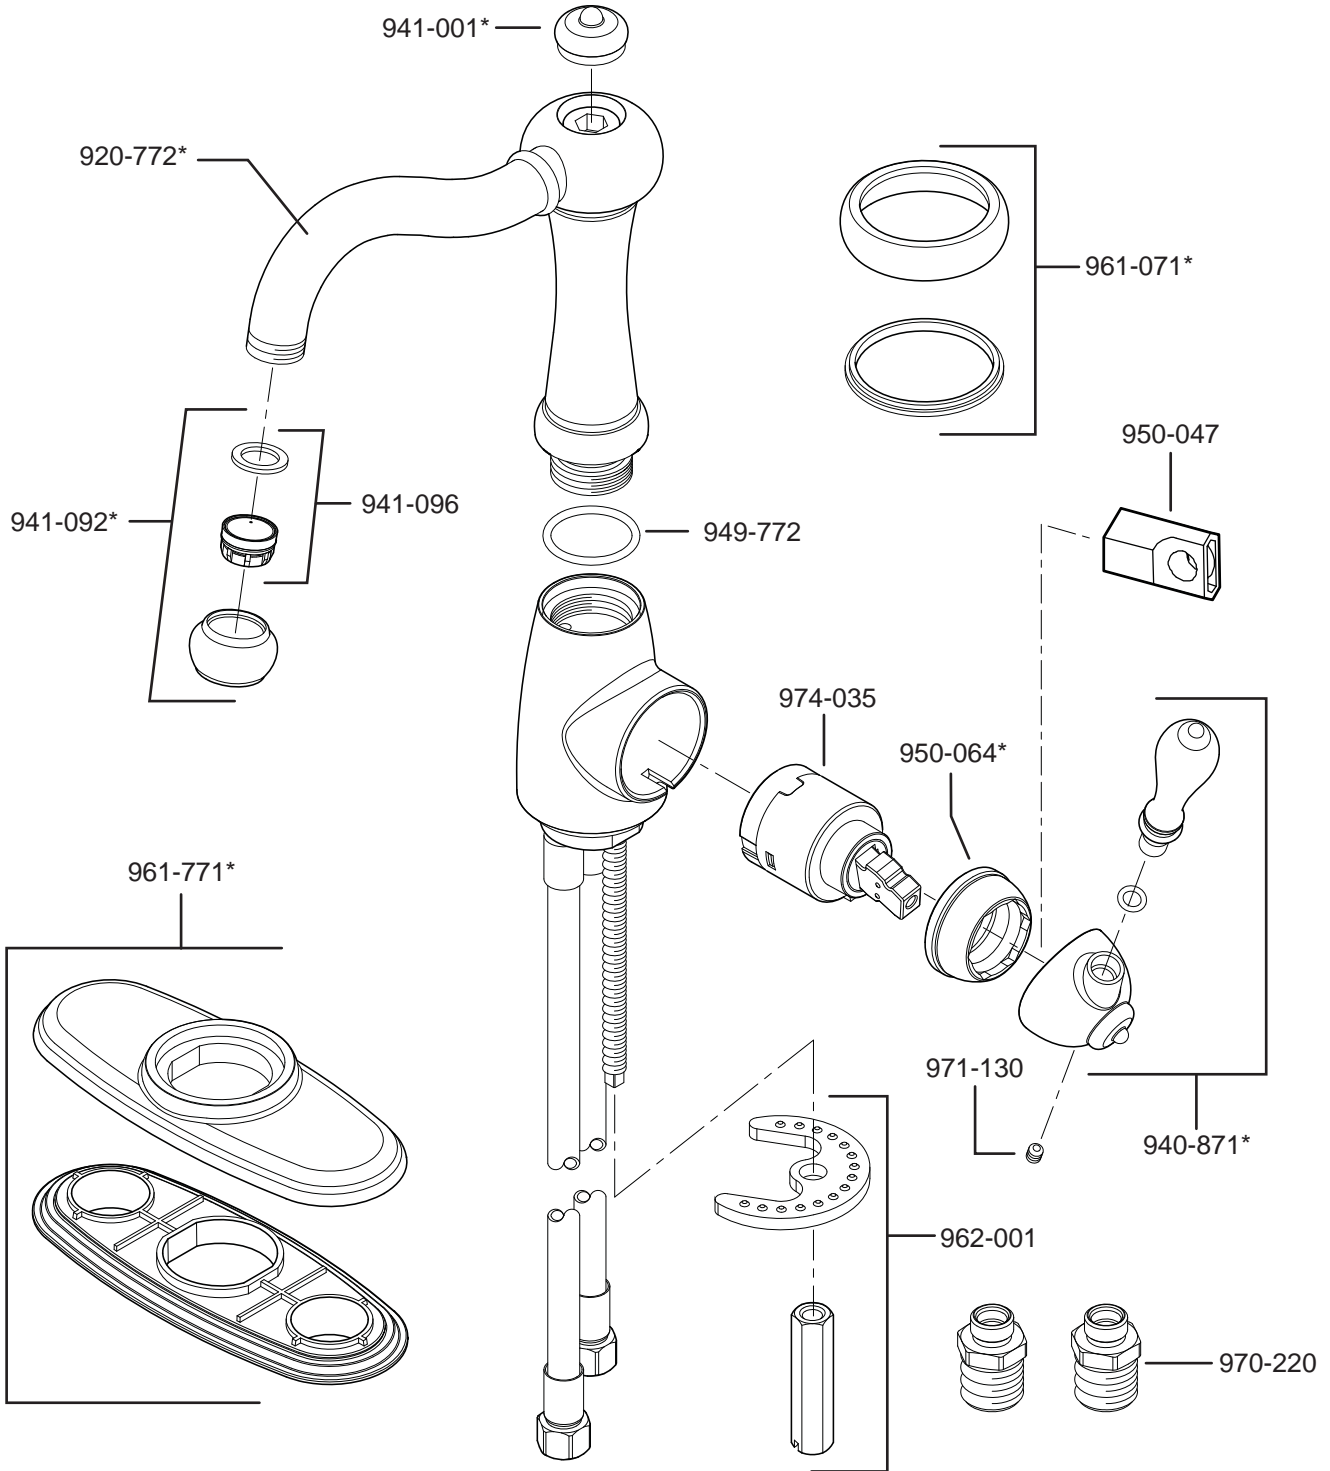

# PARTS EXPLOSION

## 72 Series Marielle® Bar/Kitchen Island Faucet

**FINISHES \*** Indicates Finish

A Polished Chrome	L Satin Stainless	T Biscuit
B Black	M Almond	U Rustic Bronze
D PVD Polished Nickel	N Antique Bronze	V PVD Polished Brass
E Rustic Pewter	P Polished Brass	W White
J PVD Brushed Nickel	Q Satin Brass	Y Tuscan Bronze
G Velvet Aged Bronze	R Copper	Z Oil-Rubbed Bronze
K Satin Nickel	S Stainless Steel	