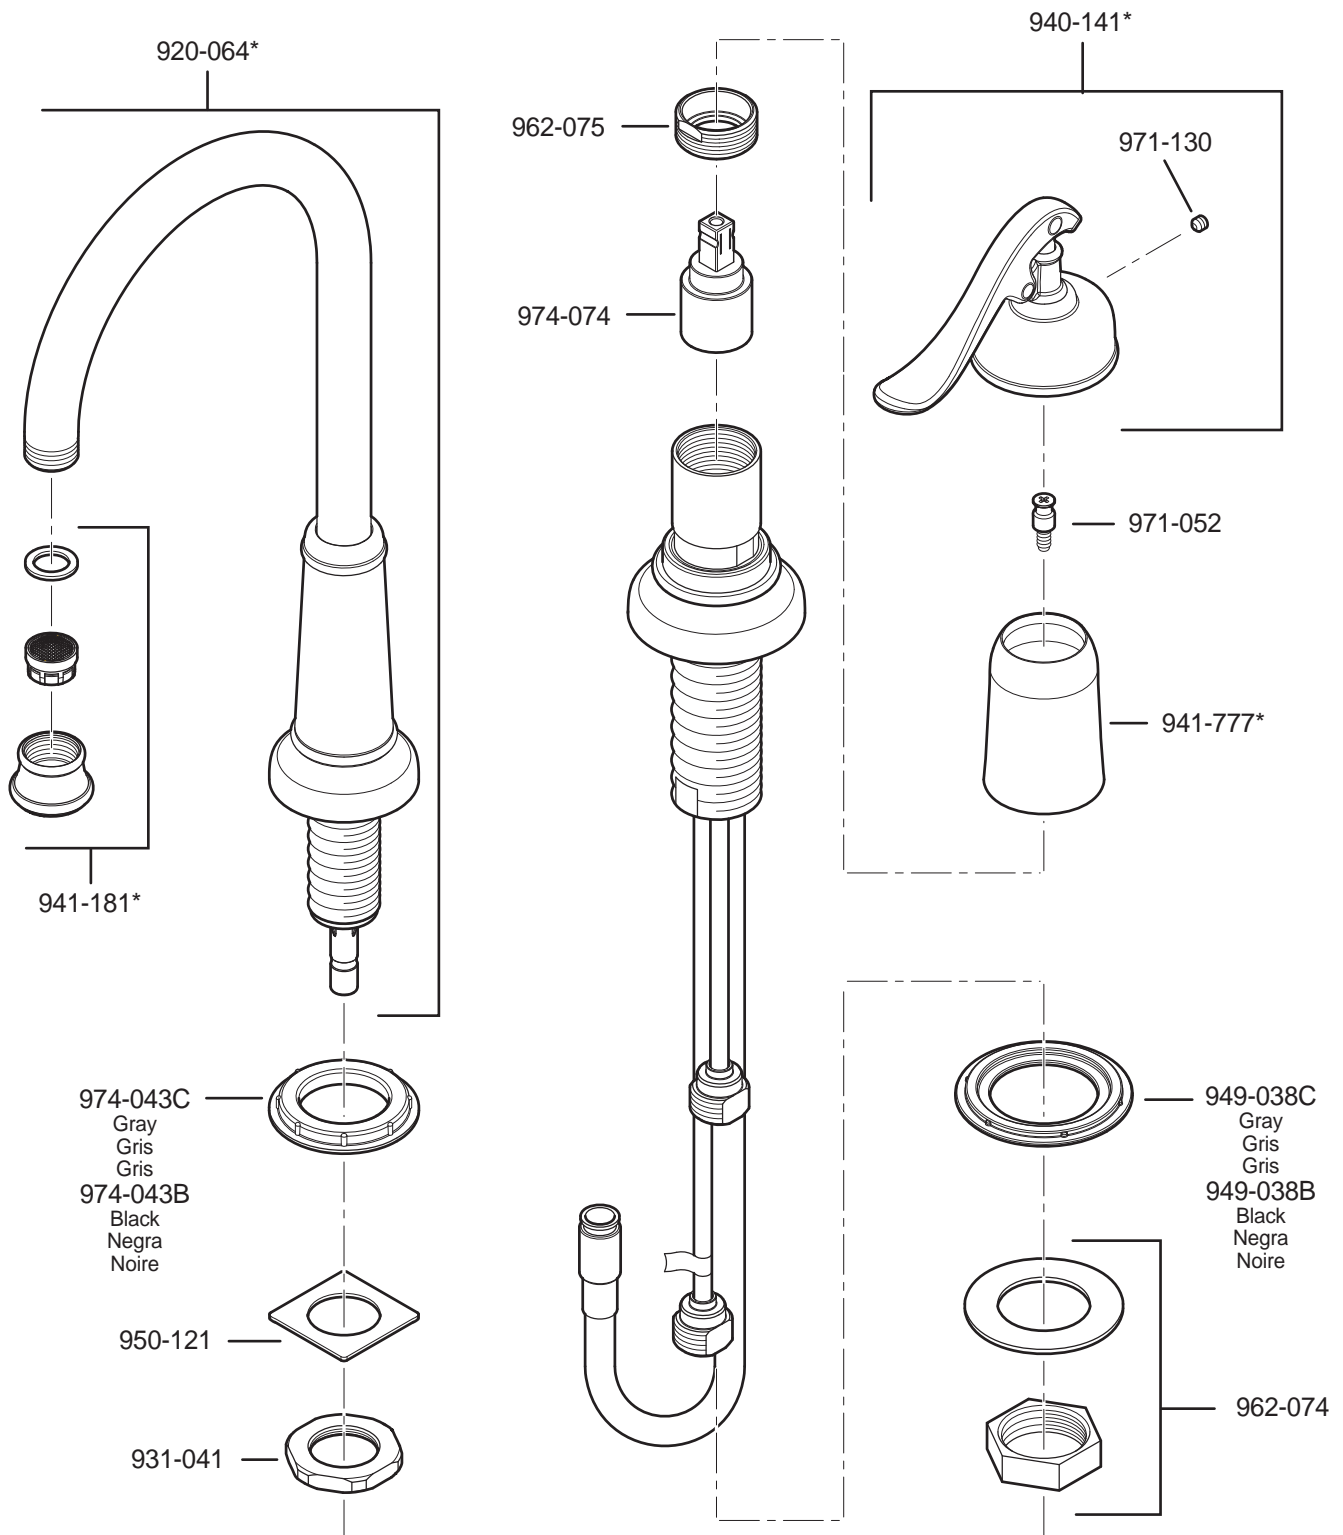

PARTS EXPLOSION

72 Series Ashfield® Bar/Kitchen Island Faucet

FINISHES * Indicates Finish

A Polished Chrome	L Satin Stainless	T Biscuit
B Black	M Almond	U Rustic Bronze
D PVD Polished Nickel	N Antique Bronze	V PVD Polished Brass
E Rustic Pewter	P Polished Brass	W White
J PVD Brushed Nickel	Q Satin Brass	Y Tuscan Bronze
G Velvet Aged Bronze	R Copper	Z Oil-Rubbed Bronze
K Satin Nickel	S Stainless Steel	