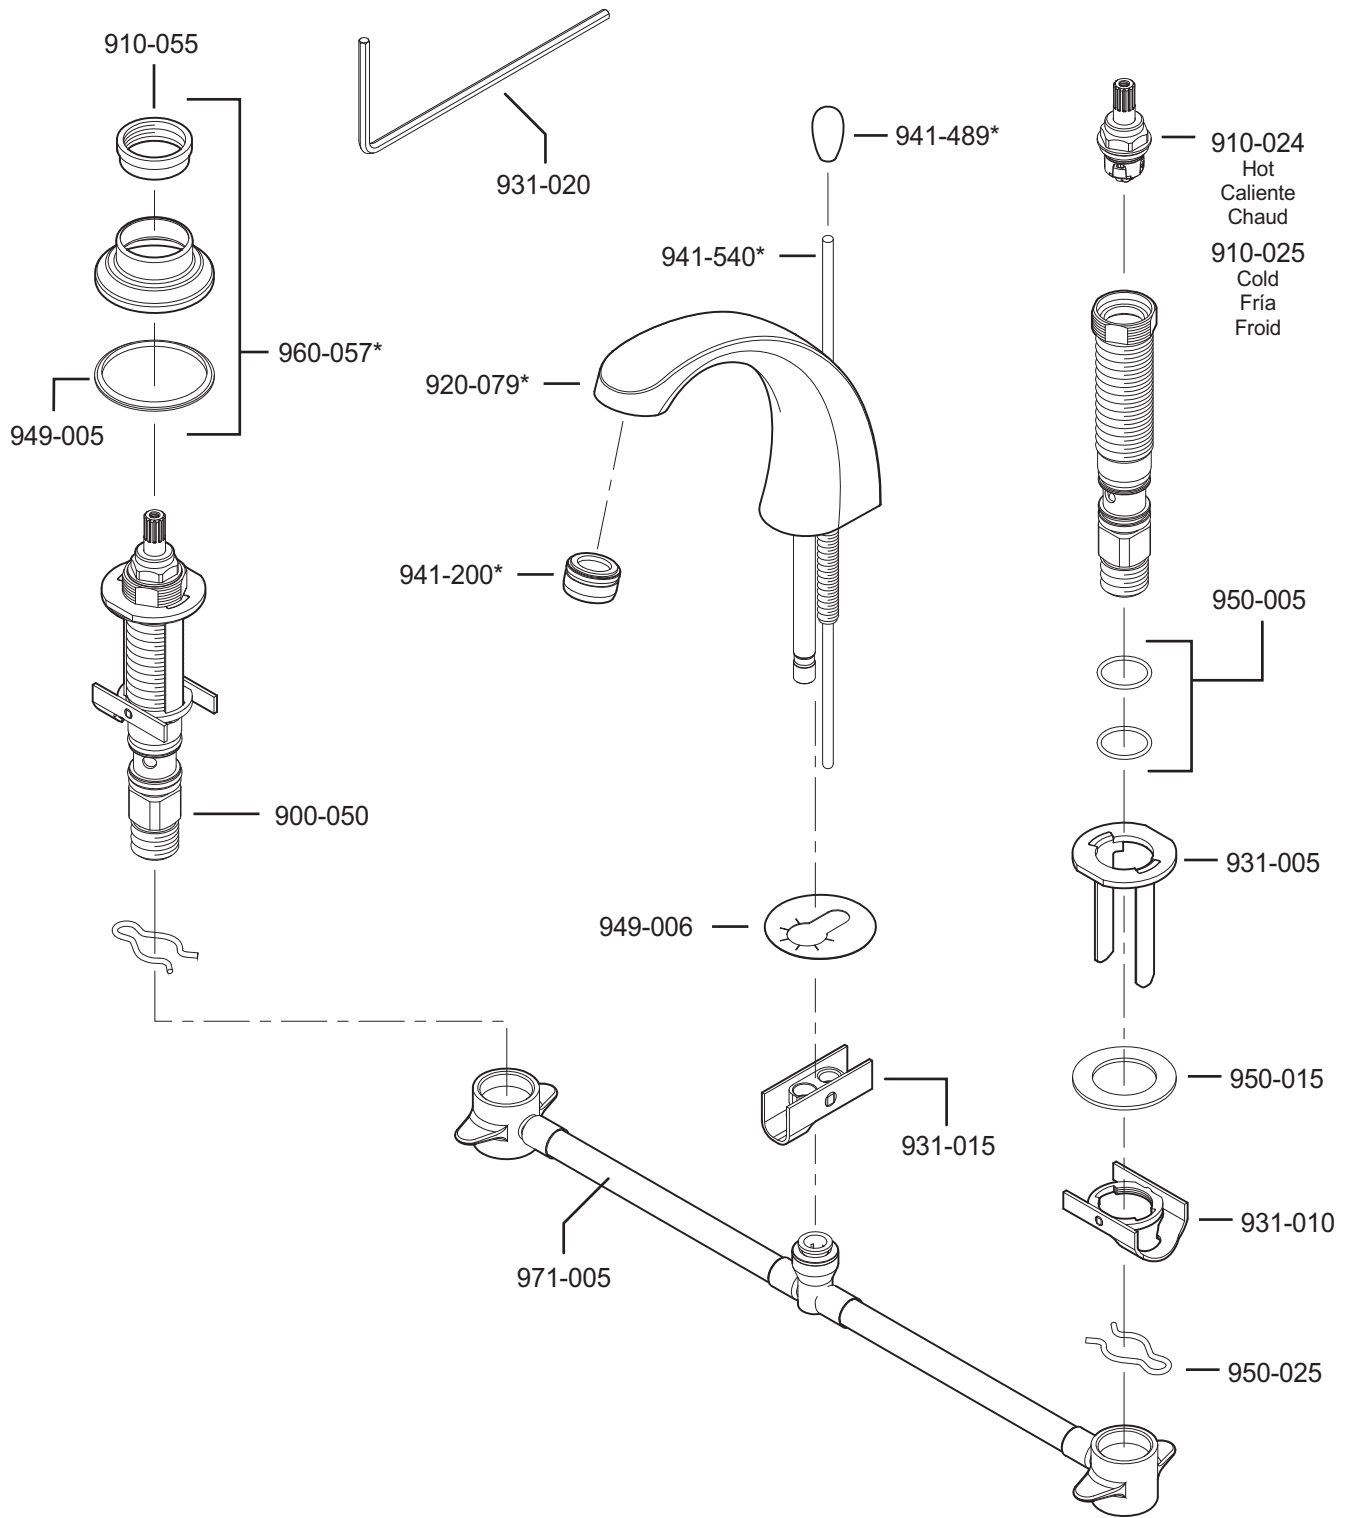

PARTS EXPLOSION

49 Series Parisa® Collection 8"-15" Widespread Lavatory Faucet

FINISHES * Indicates Finish

A Polished Chrome	M Almond	U Rustic Bronze
B Black	N Antique Bronze	V PVD Polished Brass
E Rustic Pewter	P Polished Brass	W White
D PVD Polished Nickel	Q Satin Brass	Y Tuscan Bronze
J PVD Brushed Nickel	R Copper	Z Oil-Rubbed Bronze
K Satin Nickel	S Stainless Steel	
L Satin Stainless	T Biscuit	

All finishes not available on all parts

1-800-PFAUCET www.pricepfinder.com
19701 DaVinci, Lake Forest, CA 92610

07/15/08

Price Pfister