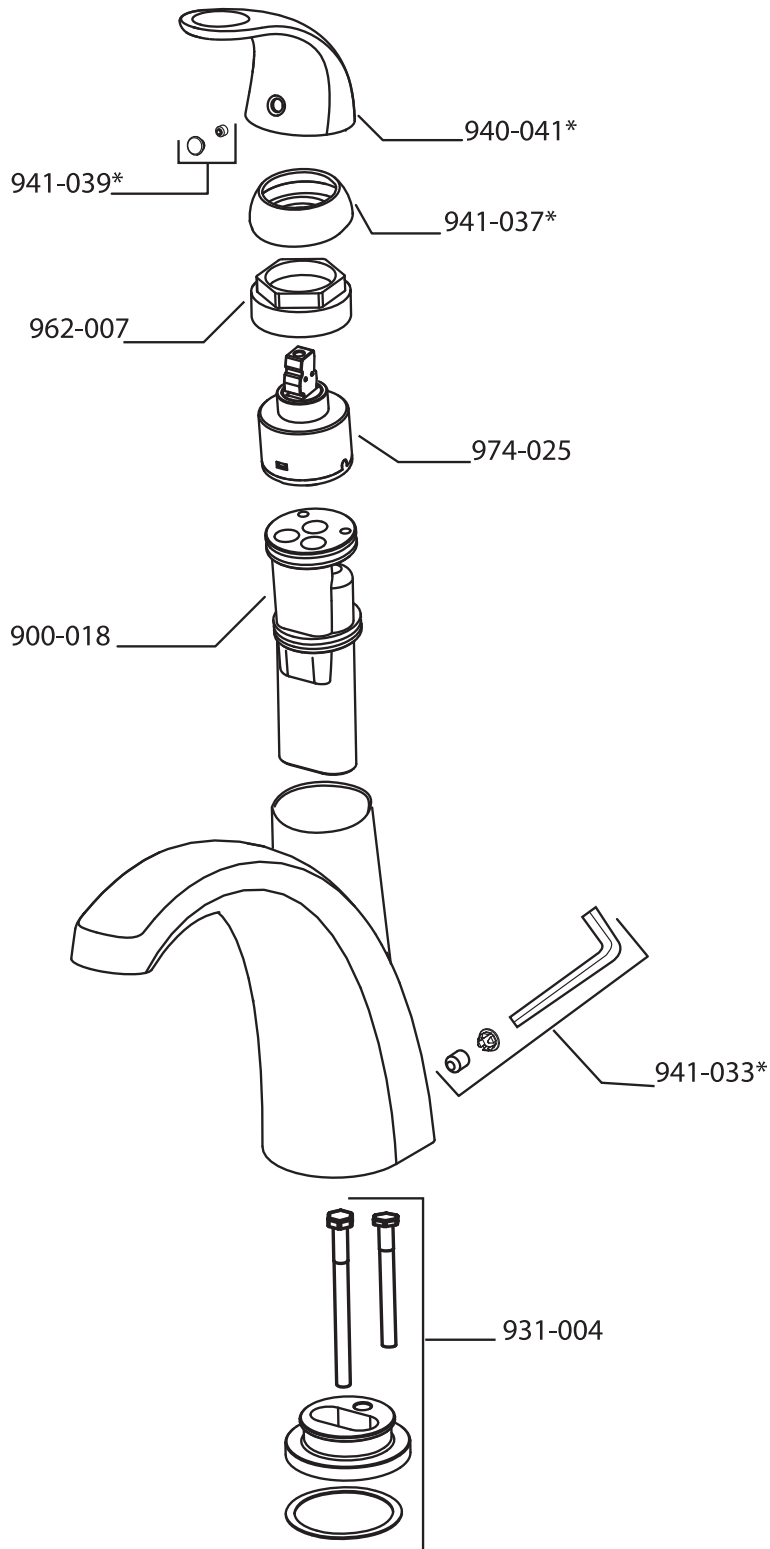

# PARTS EXPLOSION

## 06 Series Single Control Roman Tub

**FINISHES \* Indicates Finish**

A Polished Chrome	M Almond	U Rustic Bronze
B Black	N Antique Bronze	V PVD Polished Brass
E Rustic Pewter	P Polished Brass	W White
D PVD Polished Nickel	Q Satin Brass	Y Tuscan Bronze
J PVD Brushed Nickel	R Copper	Z Oil-Rubbed Bronze
K Satin Nickel	S Stainless Steel	
L Satin Stainless	T Biscuit	