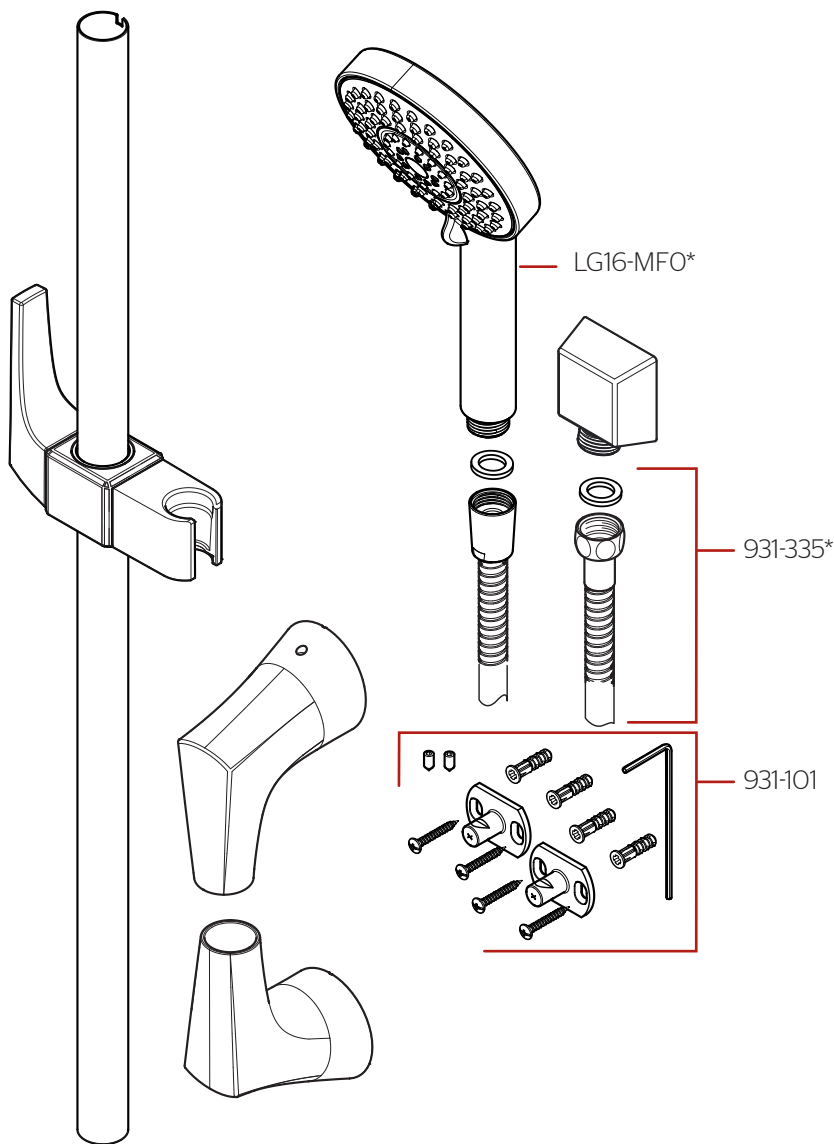

## LG16-3MF • Parts Explosion • Esquema de piezas • Vue éclatée des pièces

**Cleaning Instructions:** For all decorative finishes, use only a soft damp cloth to clean and shine. Use of polish, detergents, abrasive cleaners, organic solvents or acid may cause damage. Use of anything other than a soft damp cloth will nullify the warranty.