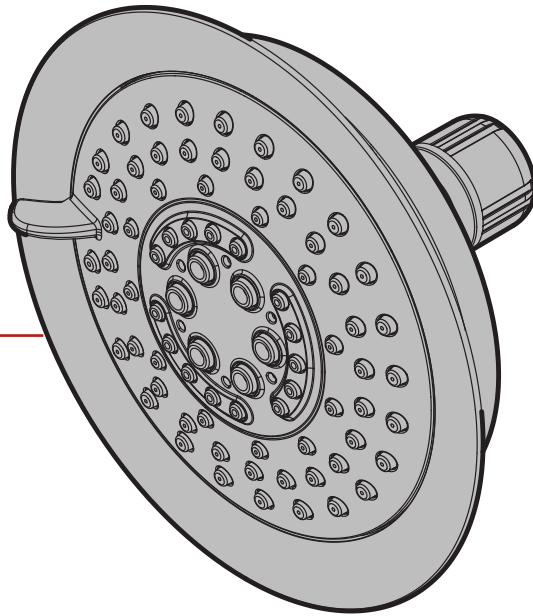

973-311\*

	English	Español	Français
A	Polished Chrome	Cromo Pulido	Chrome Poli
B	Matte Black	Negra Mate	Noir Mat
J	PVD Brushed Nickel	PVD Niquel Cepillado	PVD Nickel Brosse

**Cleaning Instructions:** For all decorative finishes, use only a soft damp cloth to clean and shine. Use of polish, detergents, abrasive cleaners, organic solvents or acid may cause damage. Use of anything other than a soft damp cloth will nullify the warranty.