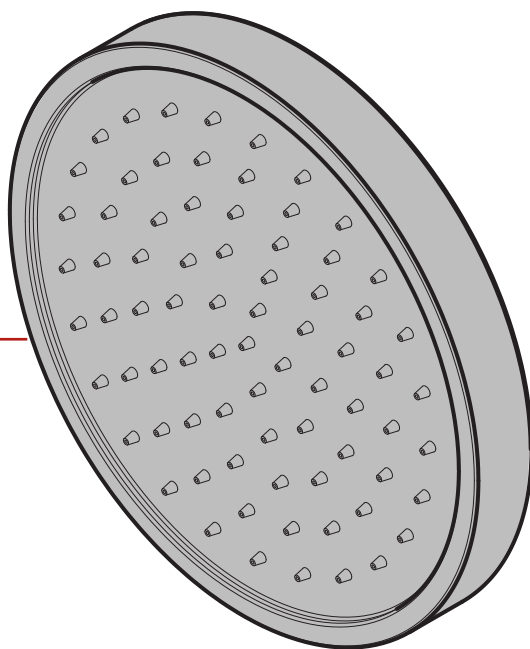

973-312*

	English	Español	Français
A	Polished Chrome	Cromo Pulido	Chrome Poli
B	Matte Black	Negra Mate	Noir Mat
J	PVD Brushed Nickel	PVD Niquel Cepillado	PVD Nickel Brosse

Cleaning Instructions: For all decorative finishes, use only a soft damp cloth to clean and shine. Use of polish, detergents, abrasive cleaners, organic solvents or acid may cause damage. Use of anything other than a soft damp cloth will nullify the warranty.