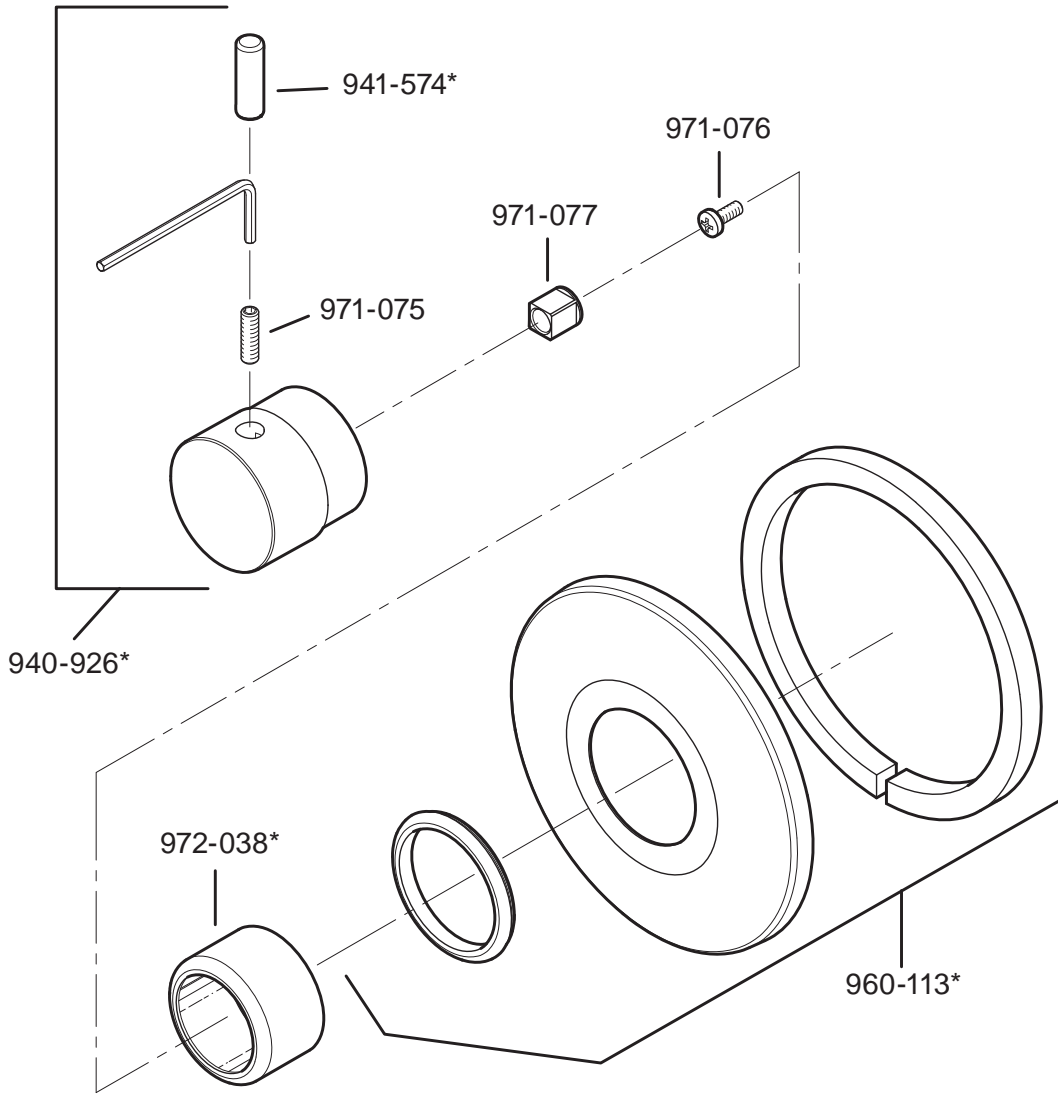

PARTS EXPLOSION

R78 Series - 3/4" Shower System - Volume Control Trim

FINISHES * Indicates Finish

A Polished Chrome	M Almond	U Rustic Bronze
B Black	N Antique Bronze	V PVD Polished Brass
E Rustic Pewter	P Polished Brass	W White
D PVD Polished Nickel	Q Satin Brass	Y Tuscan Bronze
J PVD Brushed Nickel	R Copper	Z Oil-Rubbed Bronze
K Satin Nickel	S Stainless Steel	
L Satin Stainless	T Biscuit	