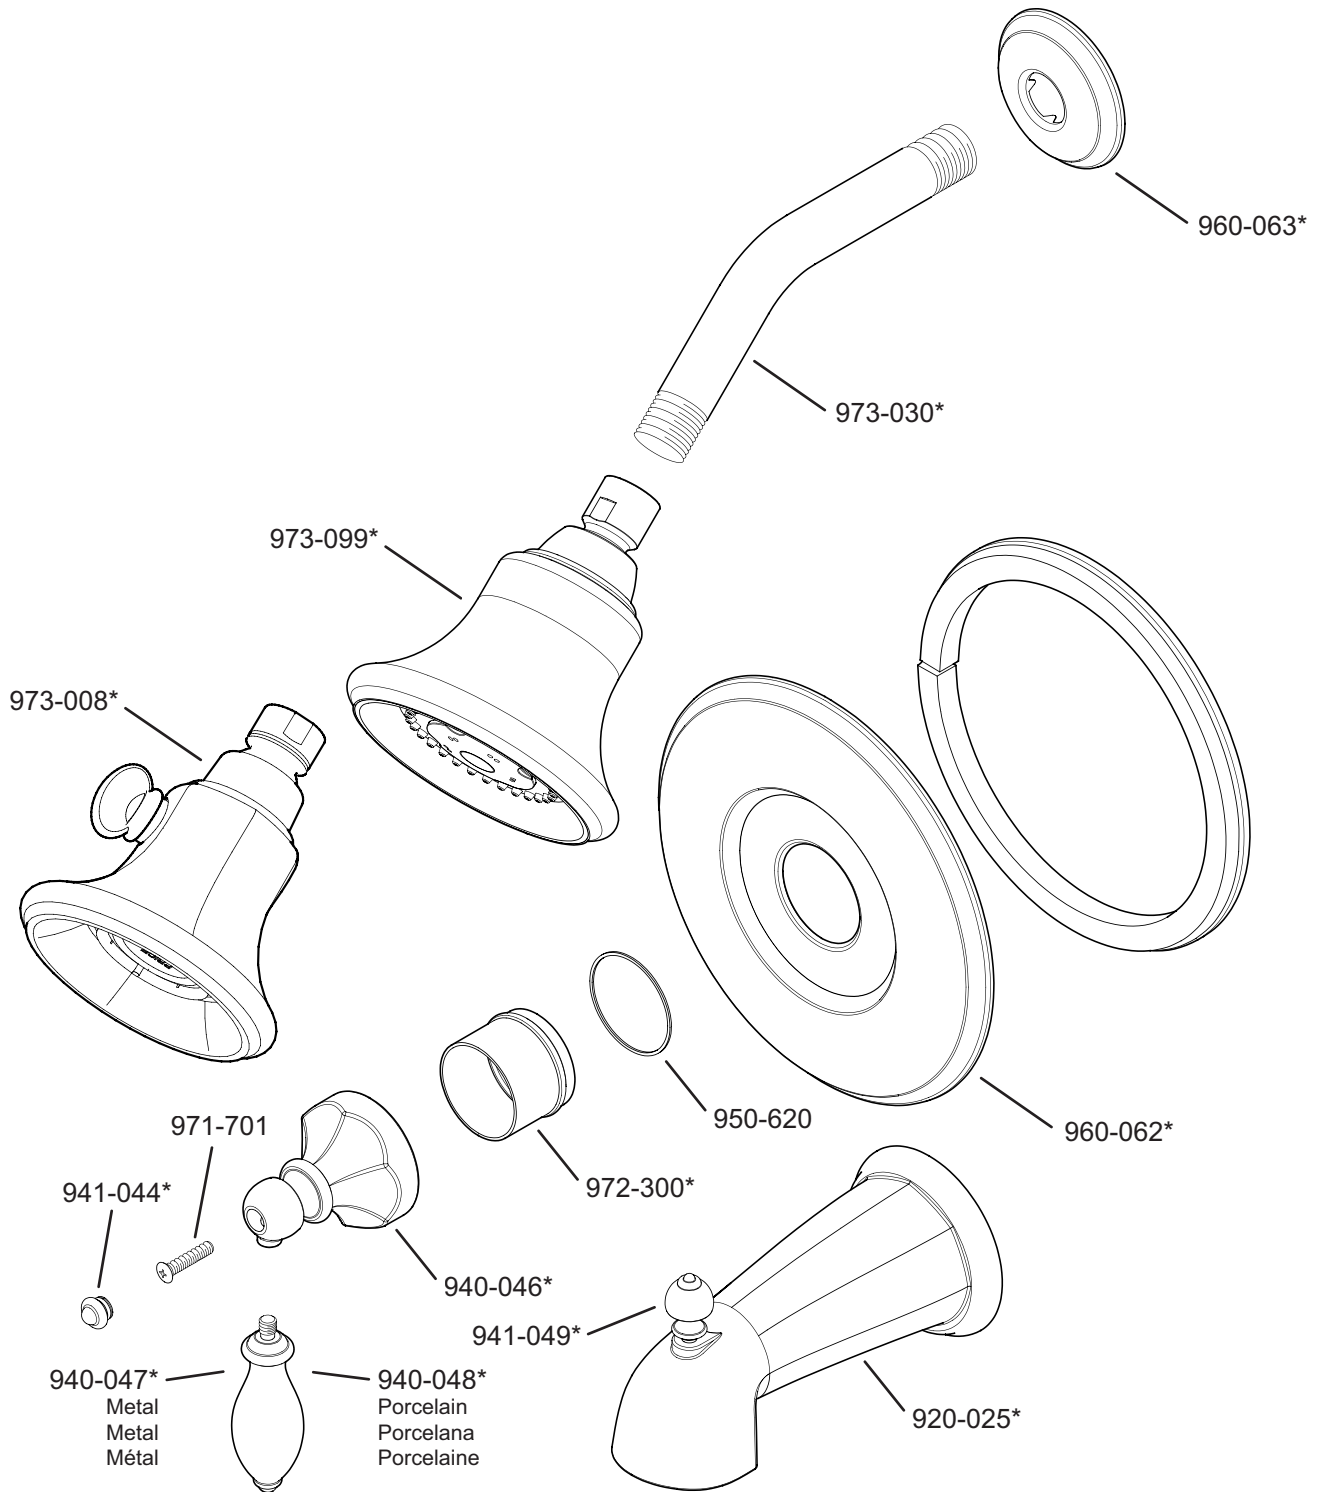

PARTS EXPLOSION

R89 Series Catalina™ Tub & Shower Trim

FINISHES * Indicates Finish

A Polished Chrome	M Almond	U Rustic Bronze
B Black	N Antique Bronze	V PVD Polished Brass
E Rustic Pewter	P Polished Brass	W White
D PVD Polished Nickel	Q Satin Brass	Y Tuscan Bronze
J PVD Brushed Nickel	R Copper	Z Oil-Rubbed Bronze
K Satin Nickel	S Stainless Steel	
L Satin Stainless	T Biscuit	