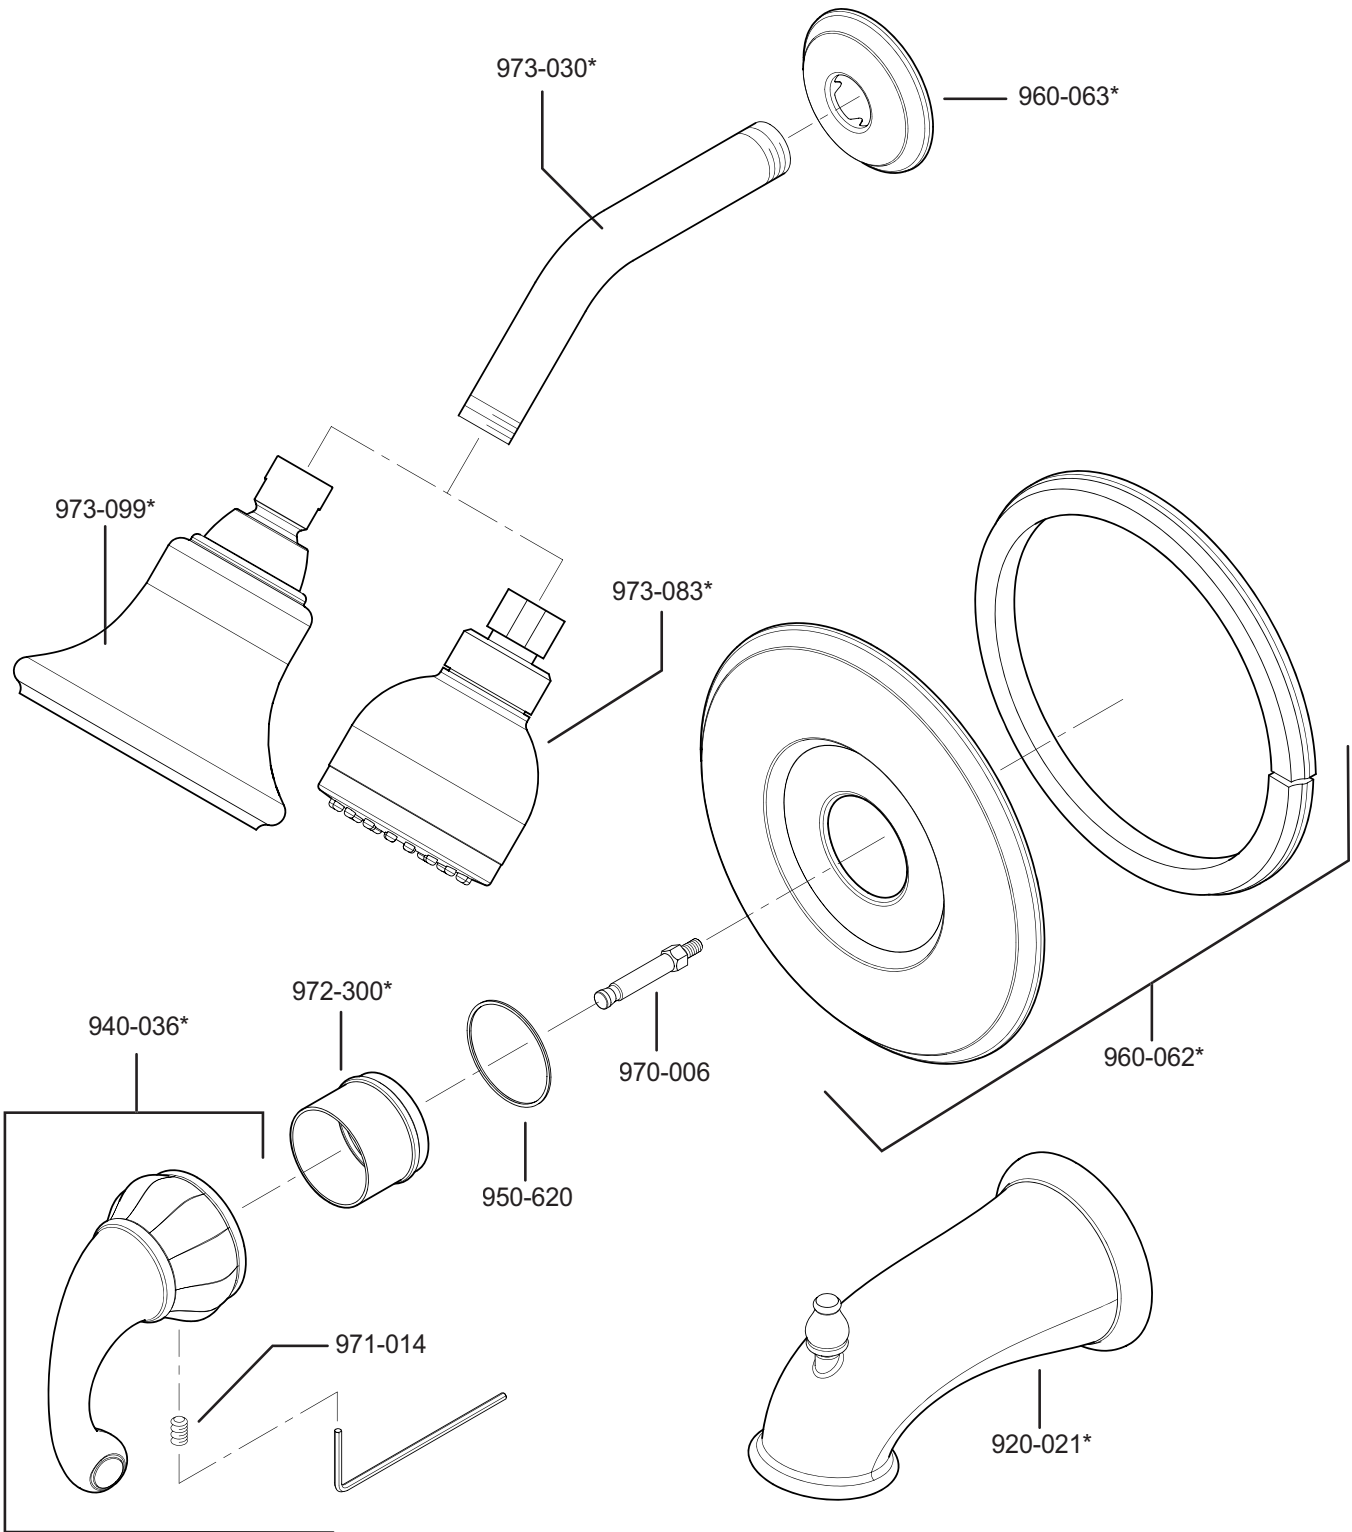

PARTS EXPLOSION

R89 Series Treviso™ Tub & Shower Trim

FINISHES * Indicates Finish

| | | |
|-----------------------|-------------------|----------------------|
| A Polished Chrome | M Almond | U Rustic Bronze |
| B Black | N Antique Bronze | V PVD Polished Brass |
| E Rustic Pewter | P Polished Brass | W White |
| D PVD Polished Nickel | Q Satin Brass | Y Tuscan Bronze |
| J PVD Brushed Nickel | R Copper | Z Oil-Rubbed Bronze |
| K Satin Nickel | S Stainless Steel | |
| L Satin Stainless | T Biscuit | |