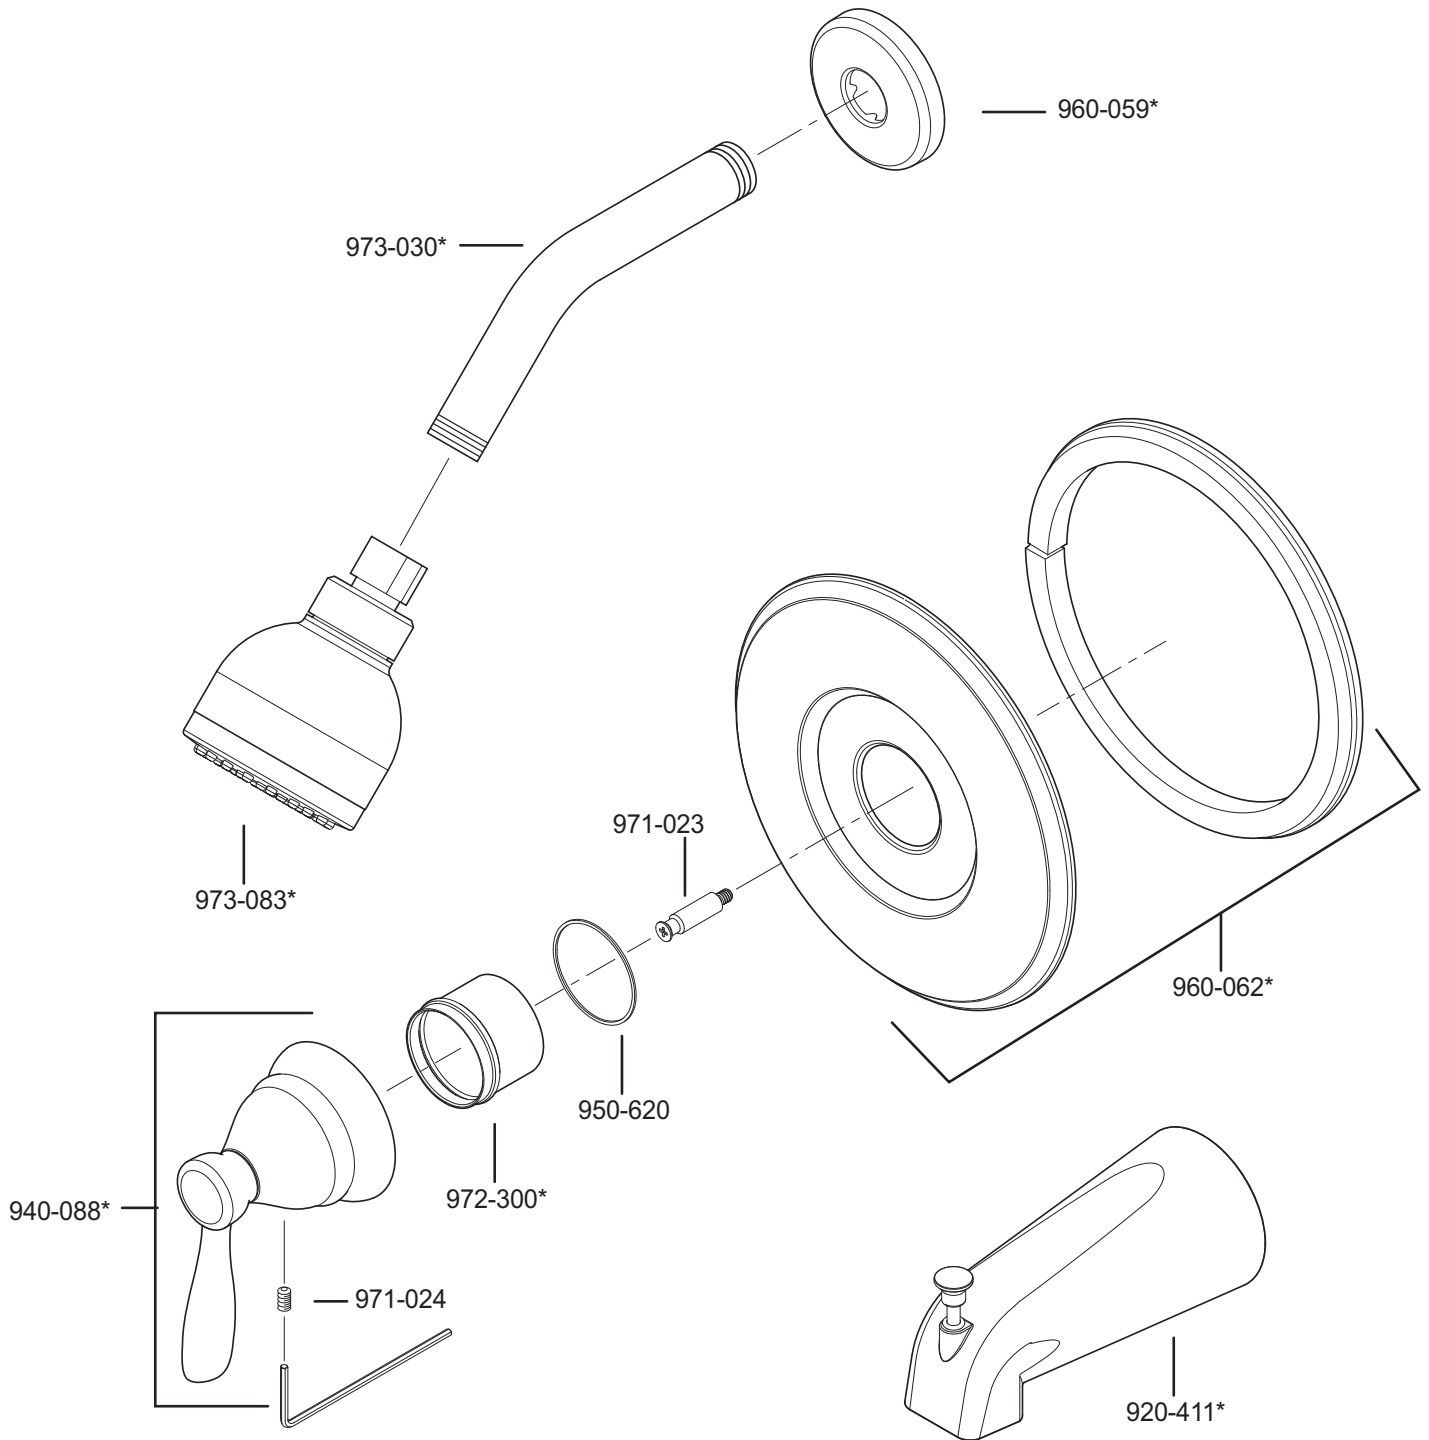

PARTS EXPLOSION

R89 Series Portland™ Tub & Shower Trim

FINISHES * Indicates Finish

A Polished Chrome	M Almond	U Rustic Bronze
B Black	N Antique Bronze	V PVD Polished Brass
E Rustic Pewter	P Polished Brass	W White
D PVD Polished Nickel	Q Satin Brass	Y Tuscan Bronze
J PVD Brushed Nickel	R Copper	Z Oil-Rubbed Bronze
K Satin Nickel	S Stainless Steel	
L Satin Stainless	T Biscuit	