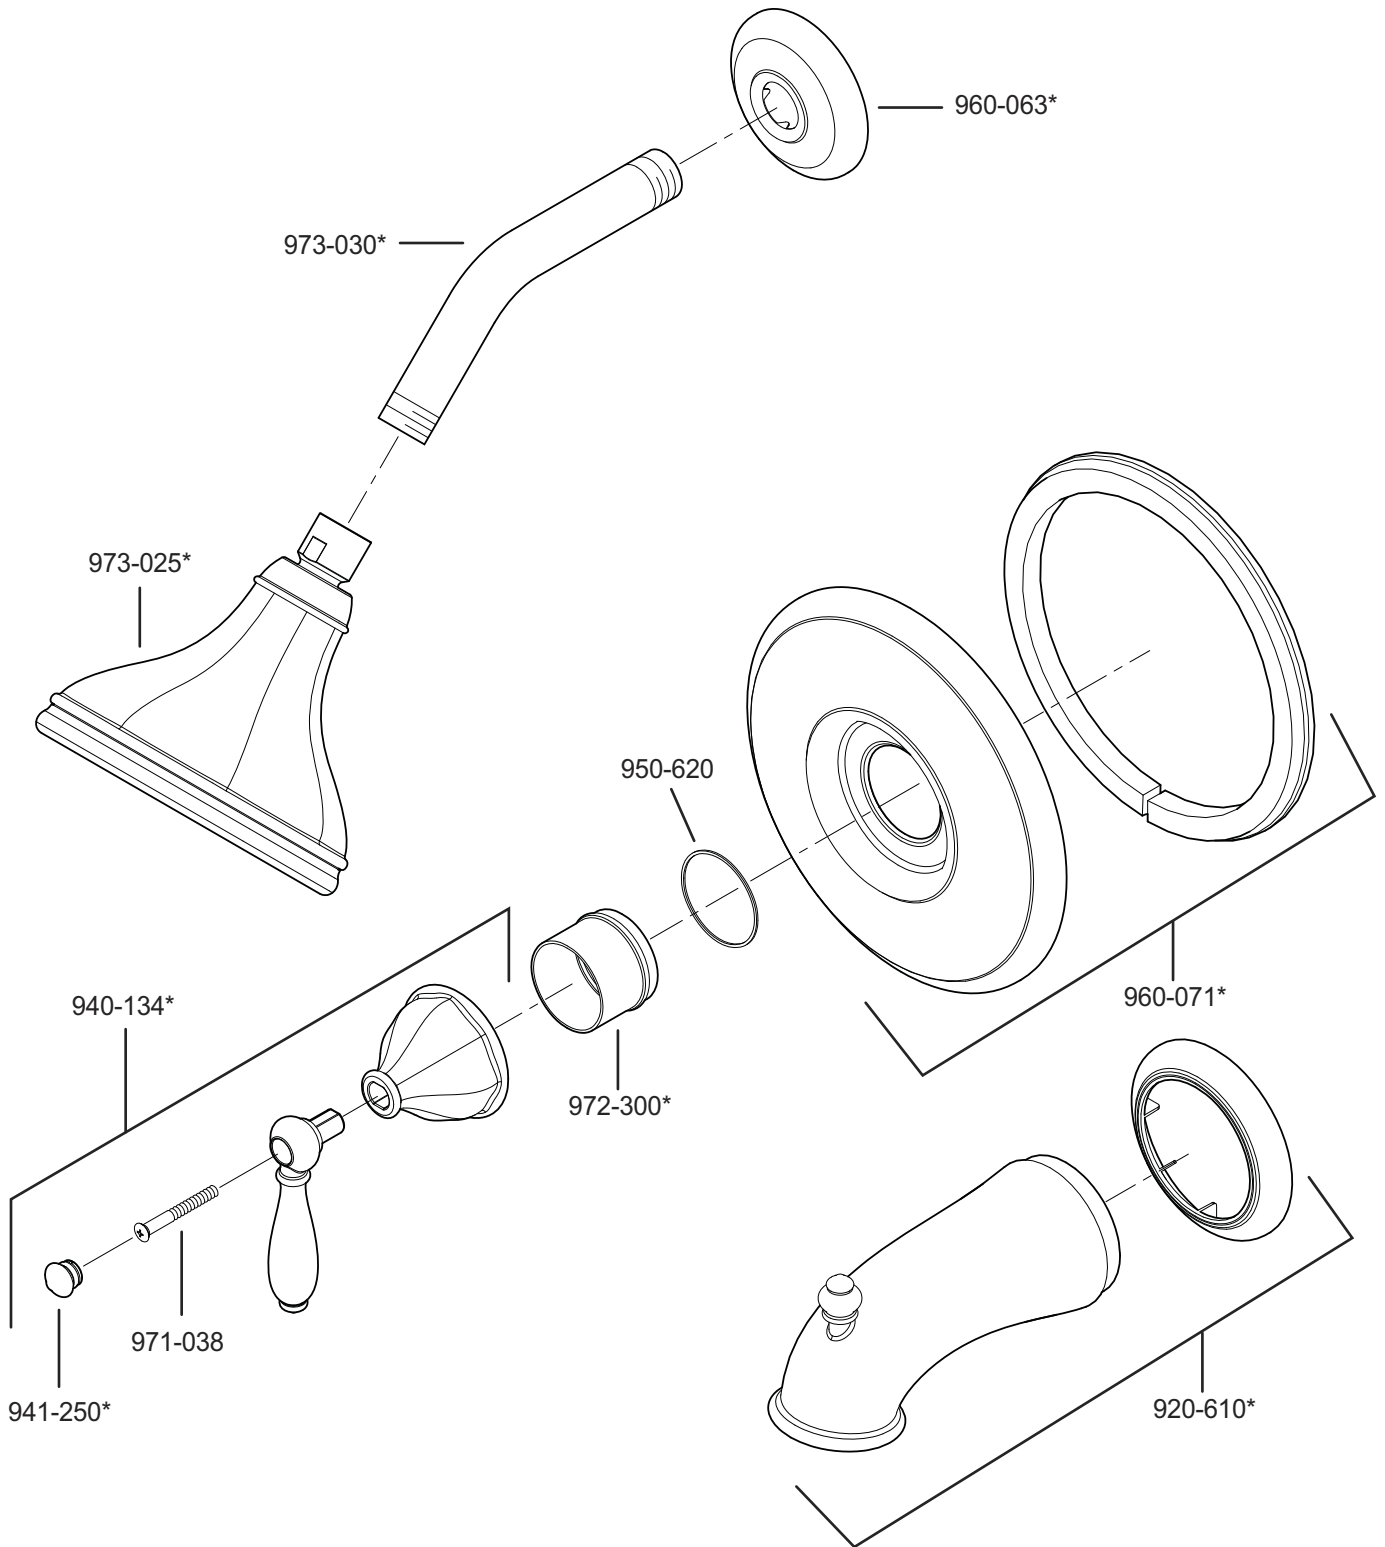

PARTS EXPLOSION

R89 Series Portola™ Tub & Shower Trim

FINISHES * Indicates Finish

A Polished Chrome	M Almond	U Rustic Bronze
B Black	N Antique Bronze	V PVD Polished Brass
E Rustic Pewter	P Polished Brass	W White
D PVD Polished Nickel	Q Satin Brass	Y Tuscan Bronze
J PVD Brushed Nickel	R Copper	Z Oil-Rubbed Bronze
K Satin Nickel	S Stainless Steel	
L Satin Stainless	T Biscuit	