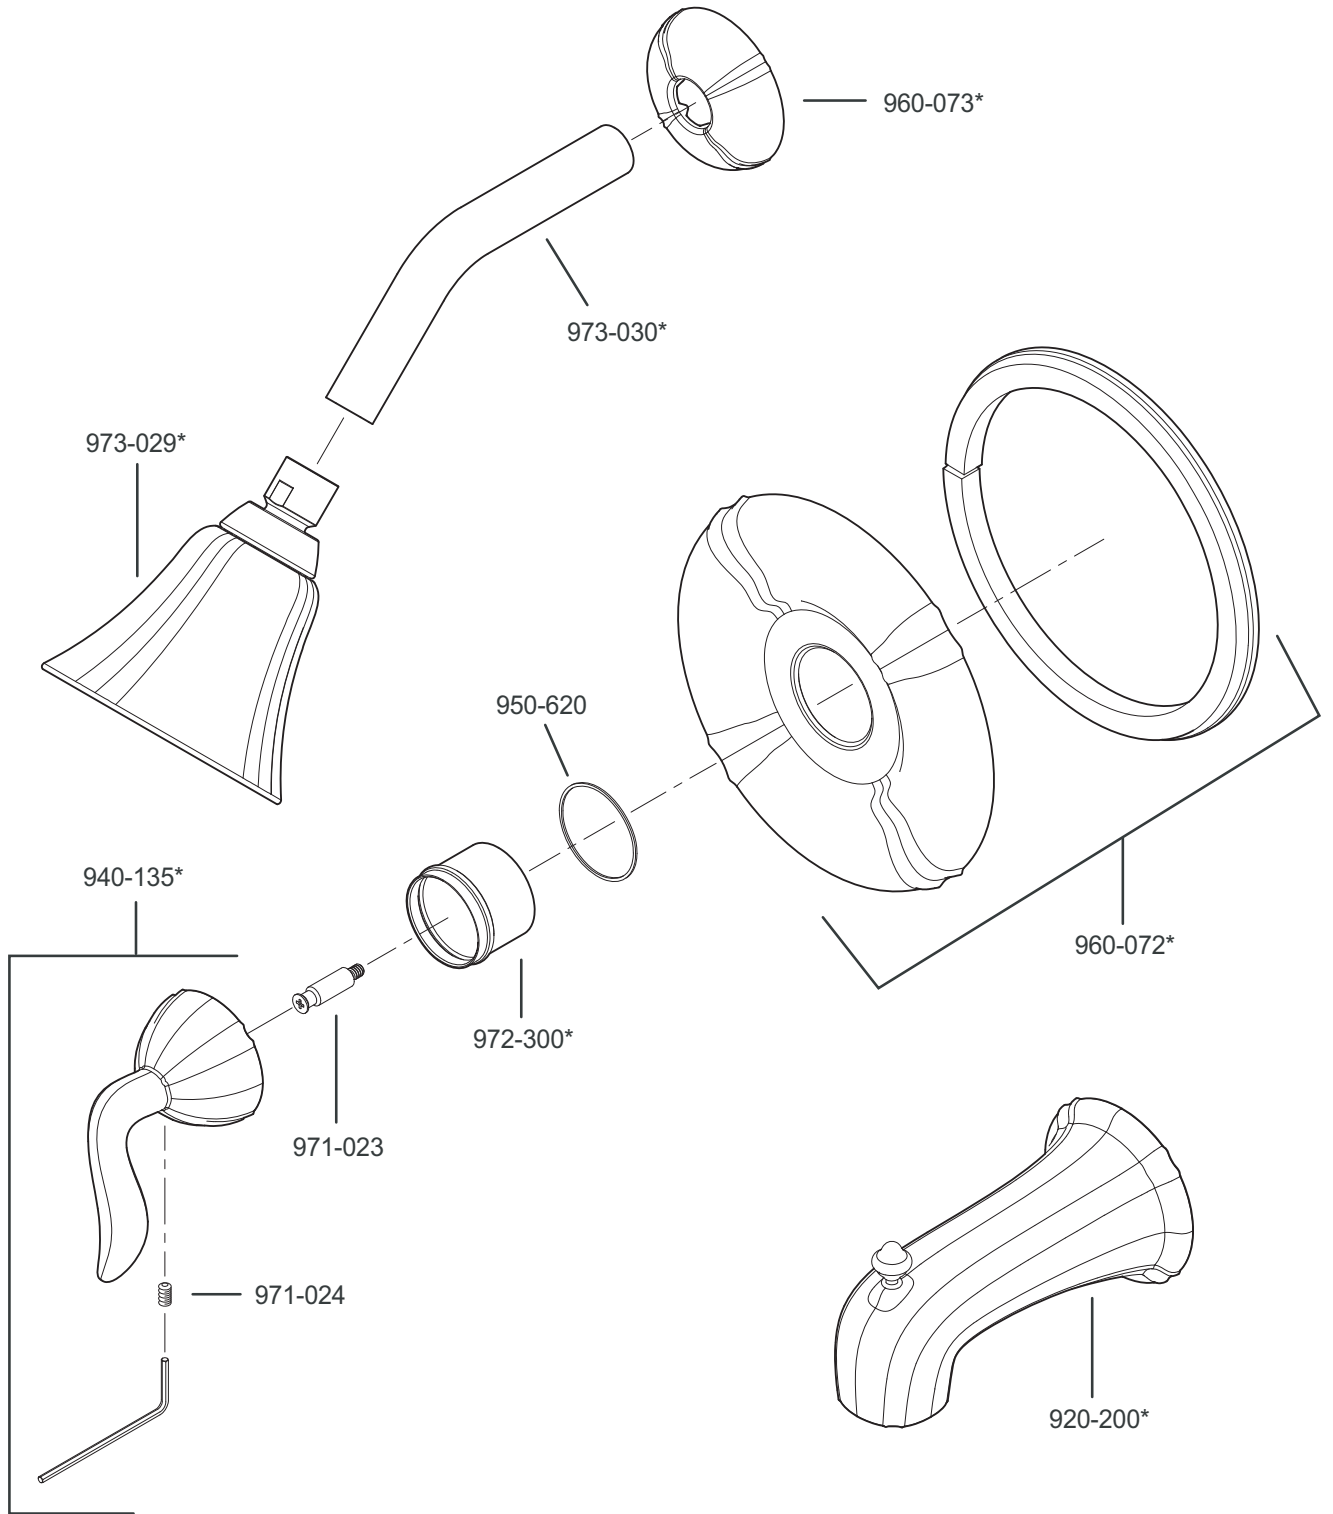

# PARTS EXPLOSION

## R89 Series Santiago™ Tub & Shower Trim

**FINISHES \*** Indicates Finish

A Polished Chrome	M Almond	U Rustic Bronze
B Black	N Antique Bronze	V PVD Polished Brass
E Rustic Pewter	P Polished Brass	W White
D PVD Polished Nickel	Q Satin Brass	Y Tuscan Bronze
J PVD Brushed Nickel	R Copper	Z Oil-Rubbed Bronze
K Satin Nickel	S Stainless Steel	
L Satin Stainless	T Biscuit	