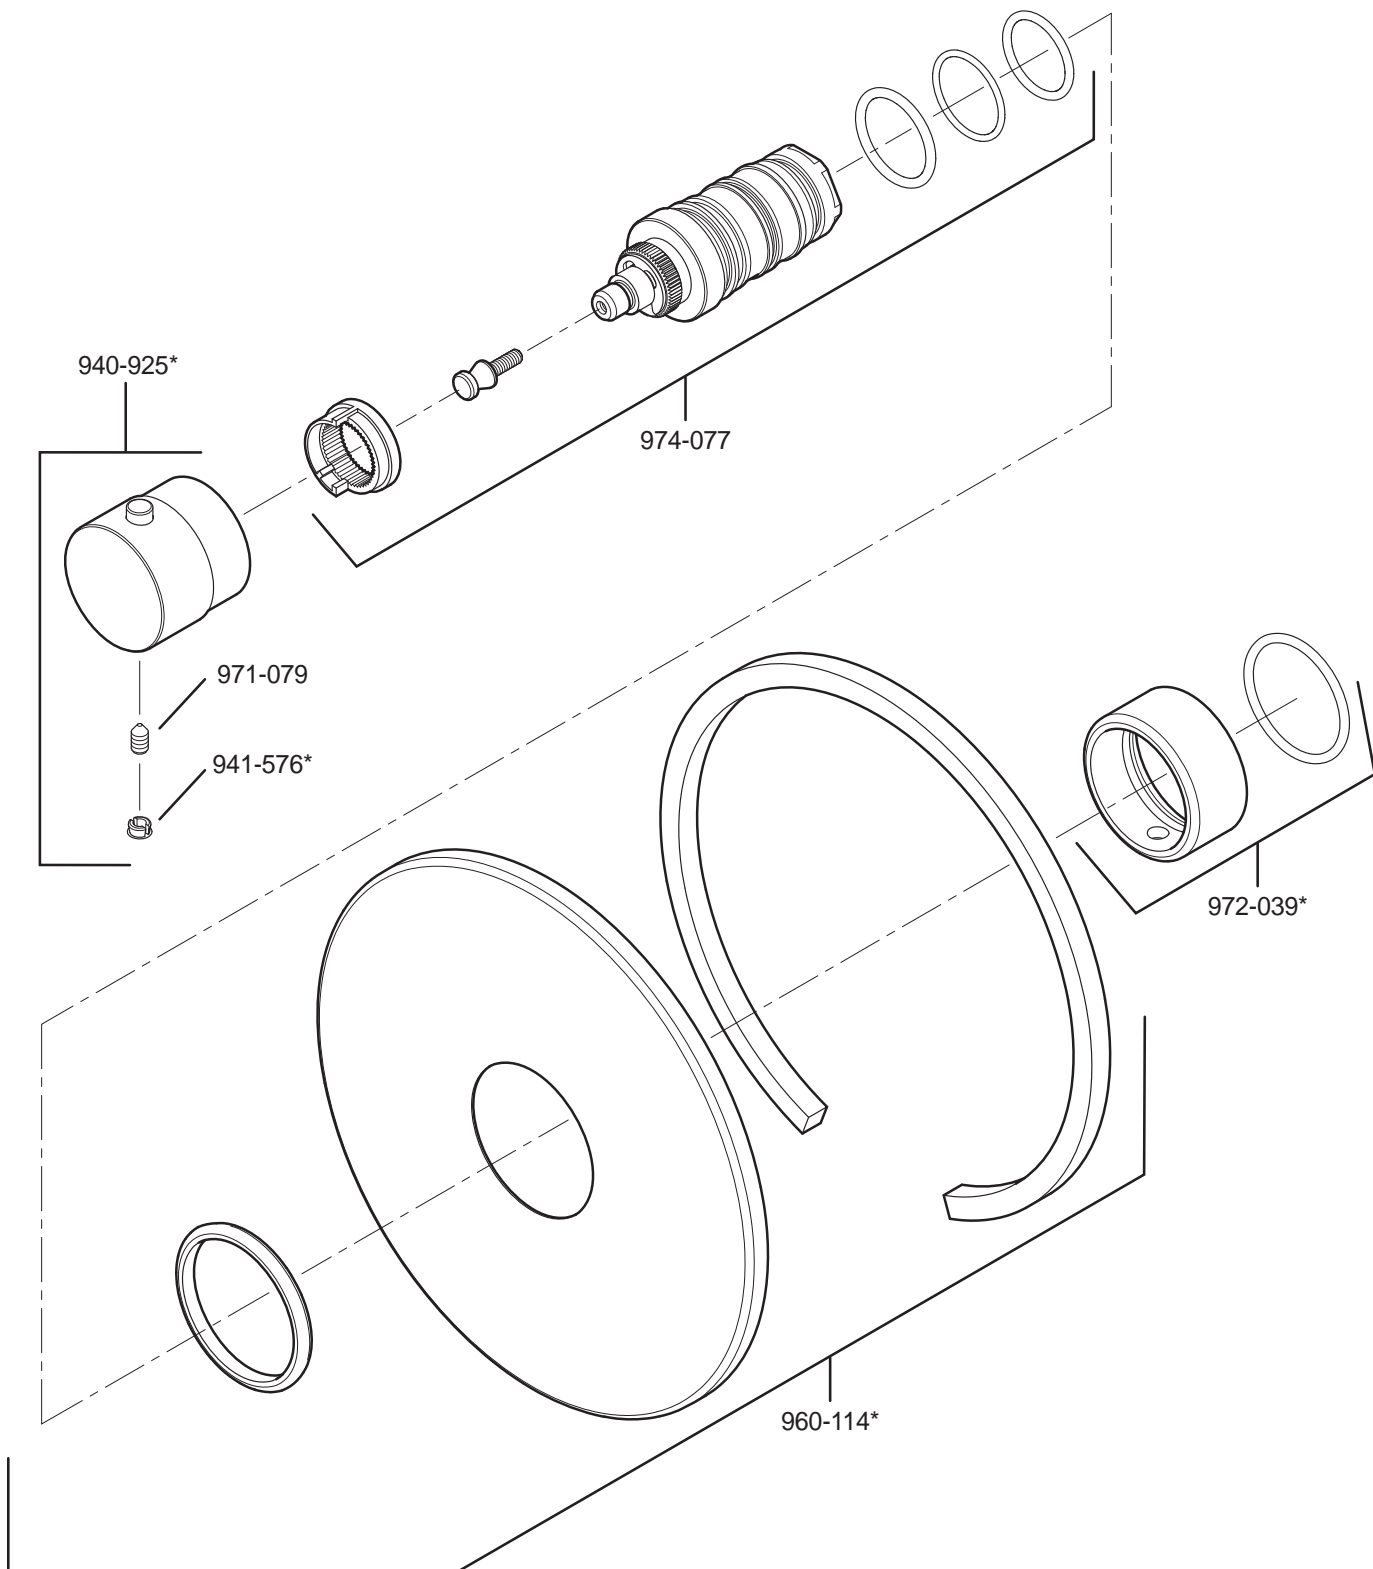

PARTS EXPLOSION

R89 Series - 3/4" Shower System - Thermostatic Valve Trim

FINISHES * Indicates Finish

- | | | |
|-----------------------|-------------------|----------------------|
| A Polished Chrome | M Almond | U Rustic Bronze |
| B Black | N Antique Bronze | V PVD Polished Brass |
| E Rustic Pewter | P Polished Brass | W White |
| D PVD Polished Nickel | Q Satin Brass | Y Tuscan Bronze |
| J PVD Brushed Nickel | R Copper | Z Oil-Rubbed Bronze |
| K Satin Nickel | S Stainless Steel | |
| L Satin Stainless | T Biscuit | |