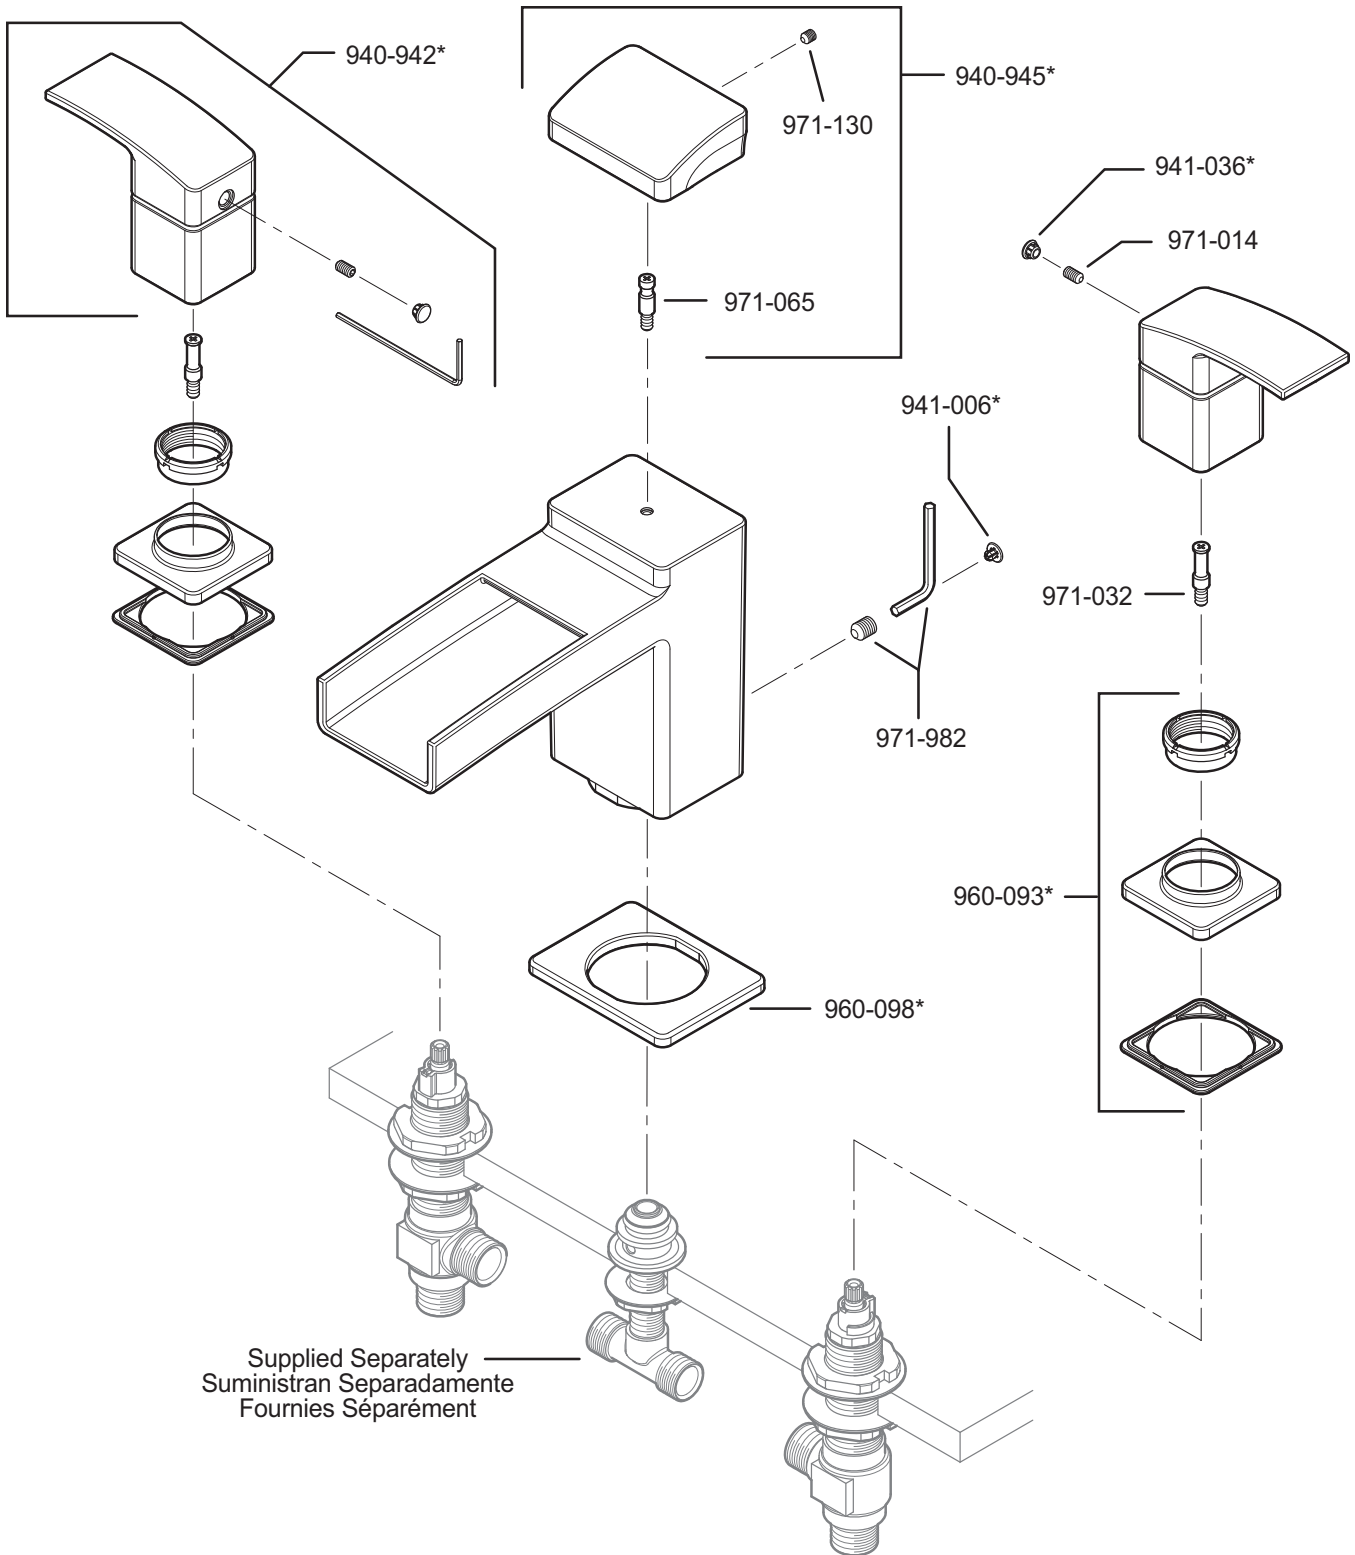

PARTS EXPLOSION

RT6 Series Kenzo™ Trim

Supplied Separately
Suministran Separadamente
Fournies Séparément

FINISHES * Indicates Finish

- | | | |
|-----------------------|-------------------|----------------------|
| A Polished Chrome | M Almond | U Rustic Bronze |
| B Black | N Antique Bronze | V PVD Polished Brass |
| E Rustic Pewter | P Polished Brass | W White |
| D PVD Polished Nickel | Q Satin Brass | Y Tuscan Bronze |
| J PVD Brushed Nickel | R Copper | Z Oil-Rubbed Bronze |
| K Satin Nickel | S Stainless Steel | |
| L Satin Stainless | T Biscuit | |