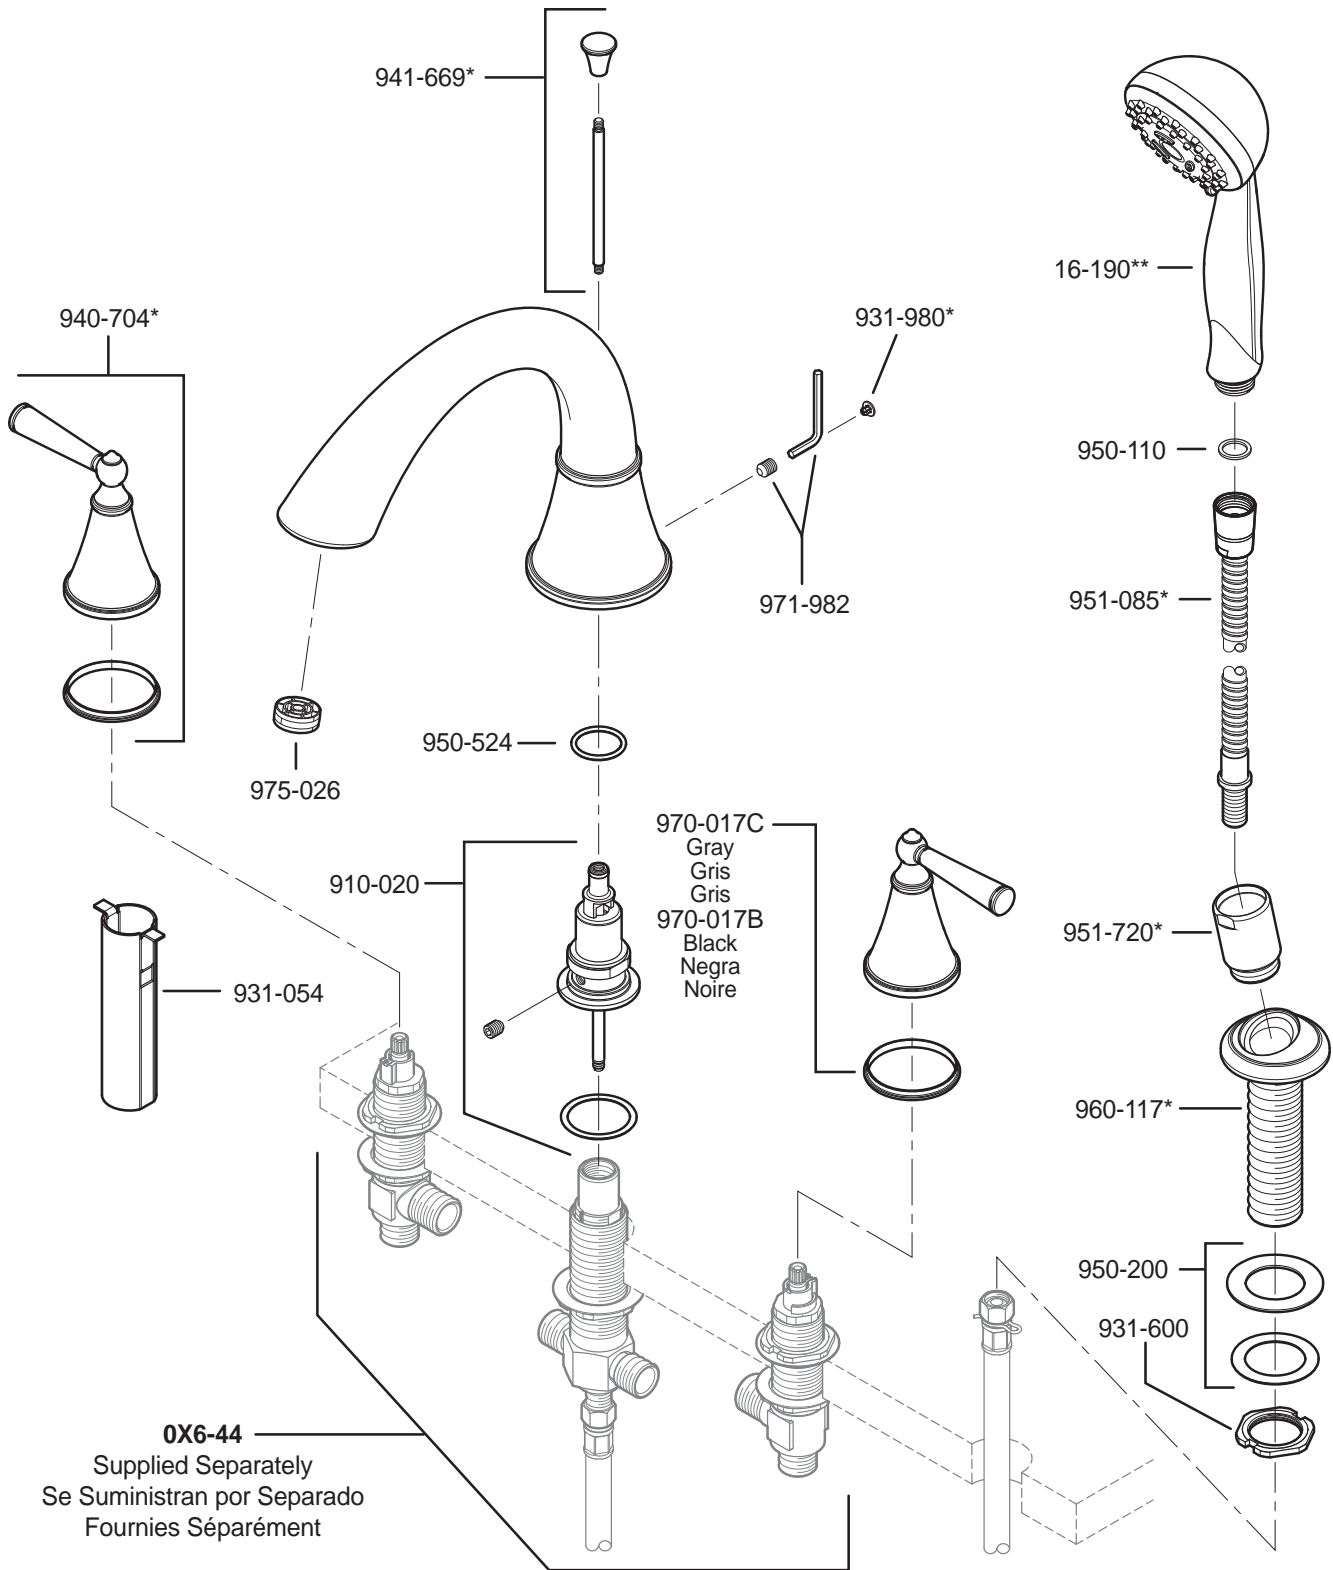

# PARTS EXPLOSION

## RT6 Series Saxton™ 4 Hole Roman Tub Trim