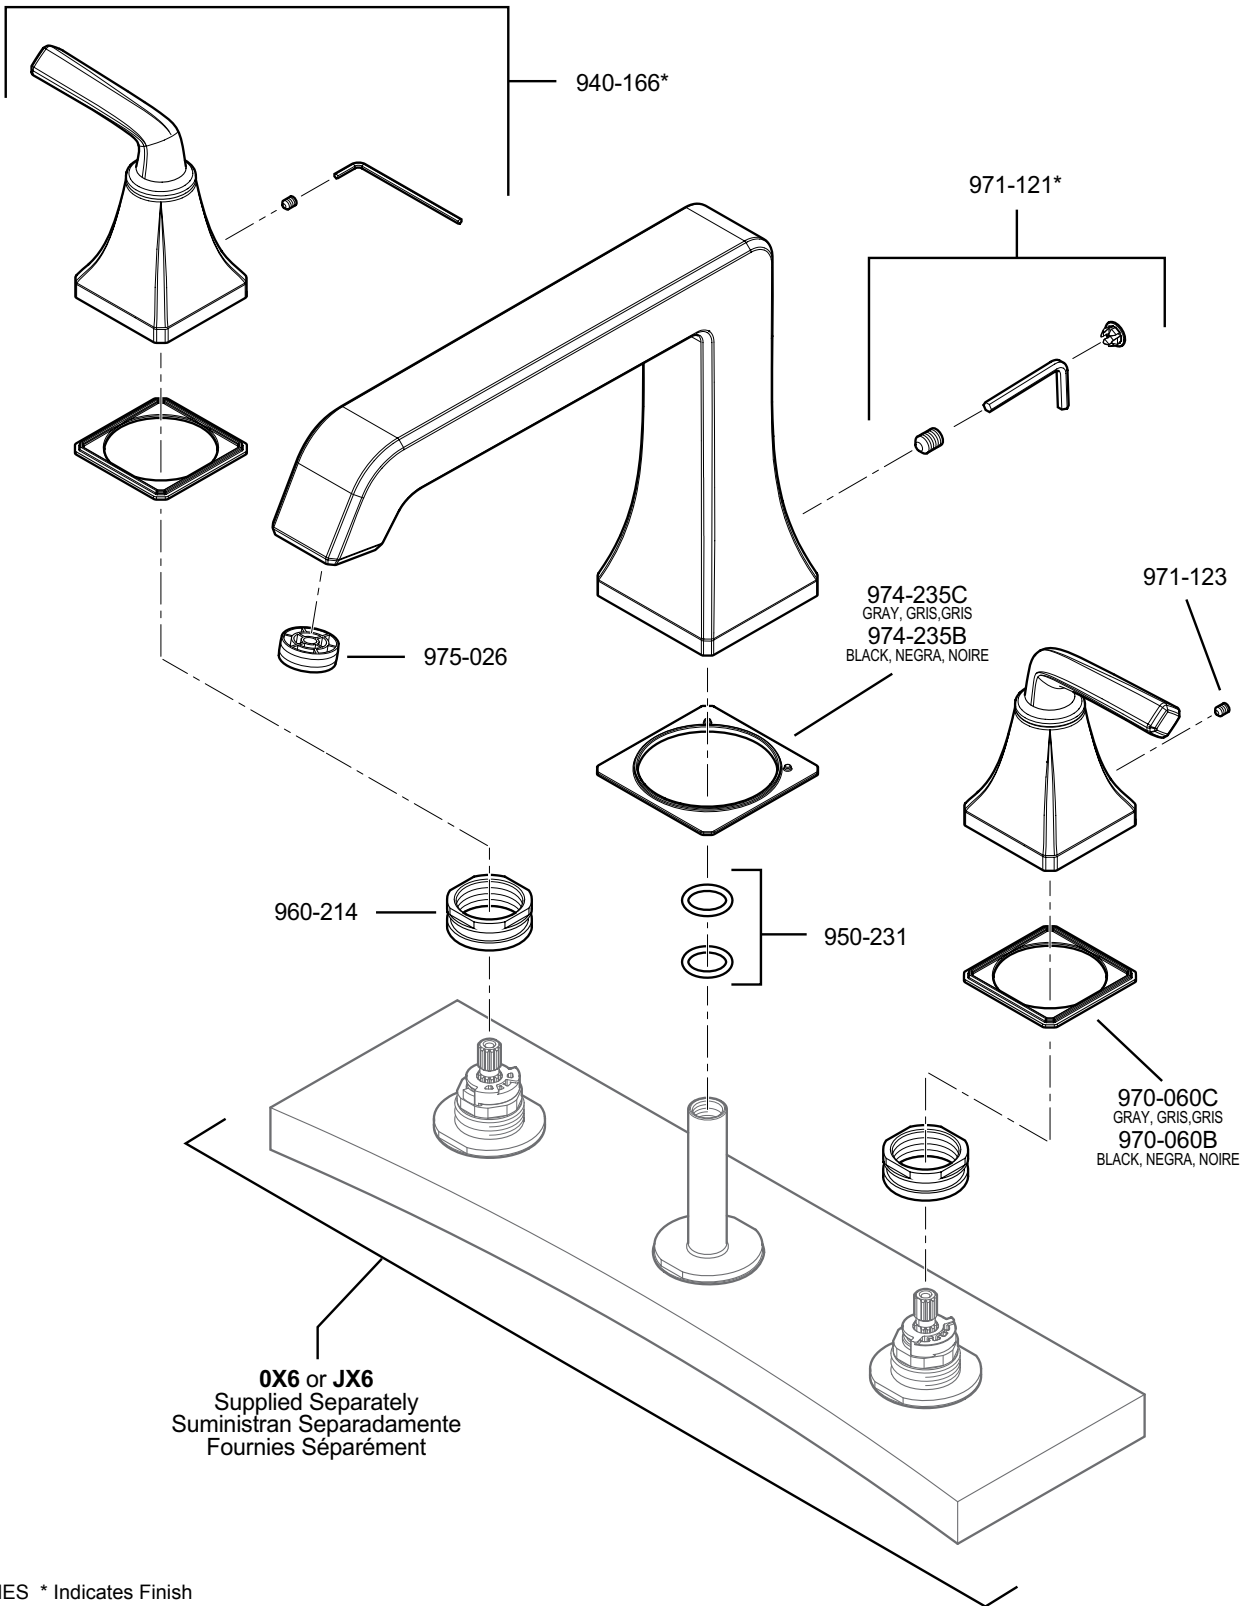

PARTS EXPLOSION

RT6 Series Park Avenue™ Roman Tub Trim

OX6 or JX6
Supplied Separately
Suministran Separadamente
Fournies Séparément

FINISHES * Indicates Finish

- | | | |
|-----------------------|-------------------------|----------------------|
| A Polished Chrome | K Satin Nickel | U Rustic Bronze |
| B Black | L Satin Stainless Steel | V PVD Polished Brass |
| C Light Gray | P Polished Brass | W White |
| D PVD Polished Nickel | Q Fired Copper | Y Tuscan Bronze |
| E Rustic Pewter | R Antique Copper | AB Aged Brass |
| G Velvet Aged Bronze | S Stainless Steel | MC Midnight Chrome |
| J PVD Brushed Nickel | T Biscuit | |

All finishes not available on all parts

1-800-PFAUCET pfisterfaucets.com
19701 DaVinci, Lake Forest, CA 92610

01/31/11

Pfister™