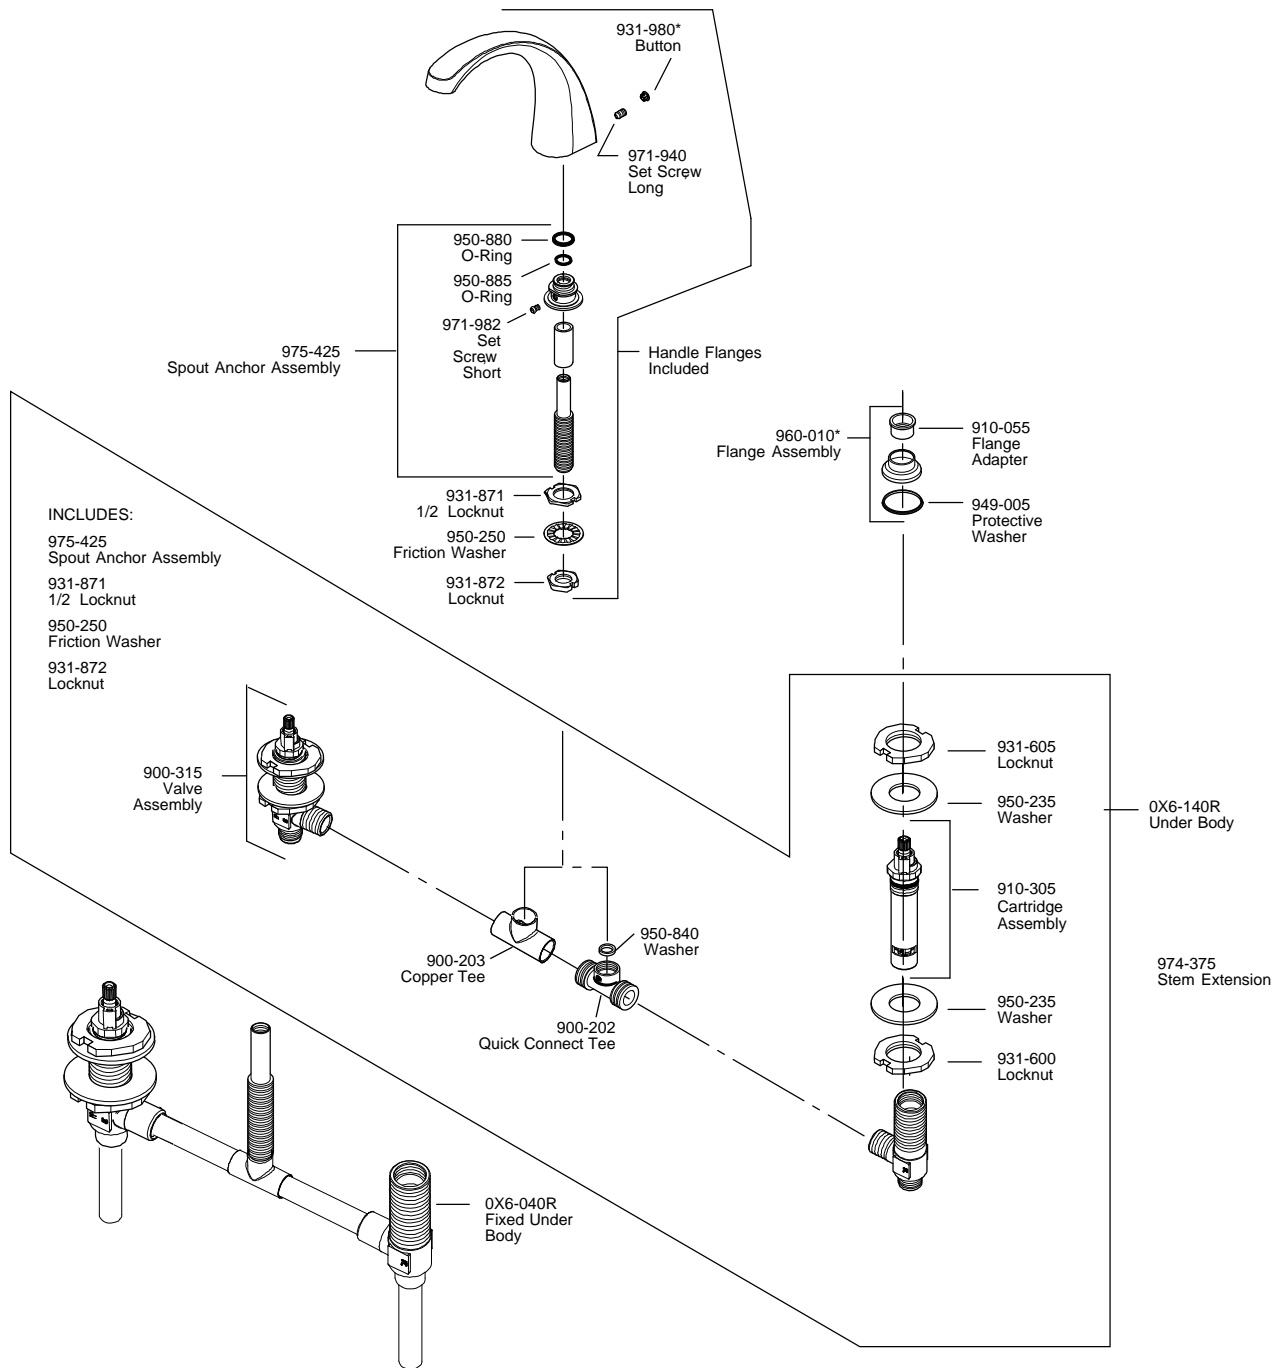

PARTS EXPLOSION

RT6 Series Parisa® Spout

BODIES AND HHL HUB AND HANDLE TRIM KITS SUPPLIED SEPARATELY

FINISHES * Indicates Finish

A Polished Chrome	M Almond	U Rustic Bronze
B Black	N Antique Bronze	V PVD Polished Brass
E Rustic Pewter	P Polished Brass	W White
D PVD Polished Nickel	Q Satin Brass	Y Tuscan Bronze
J PVD Brushed Nickel	R Copper	Z Oil-Rubbed Bronze
K Satin Nickel	S Stainless Steel	
L Satin Stainless	T Biscuit	