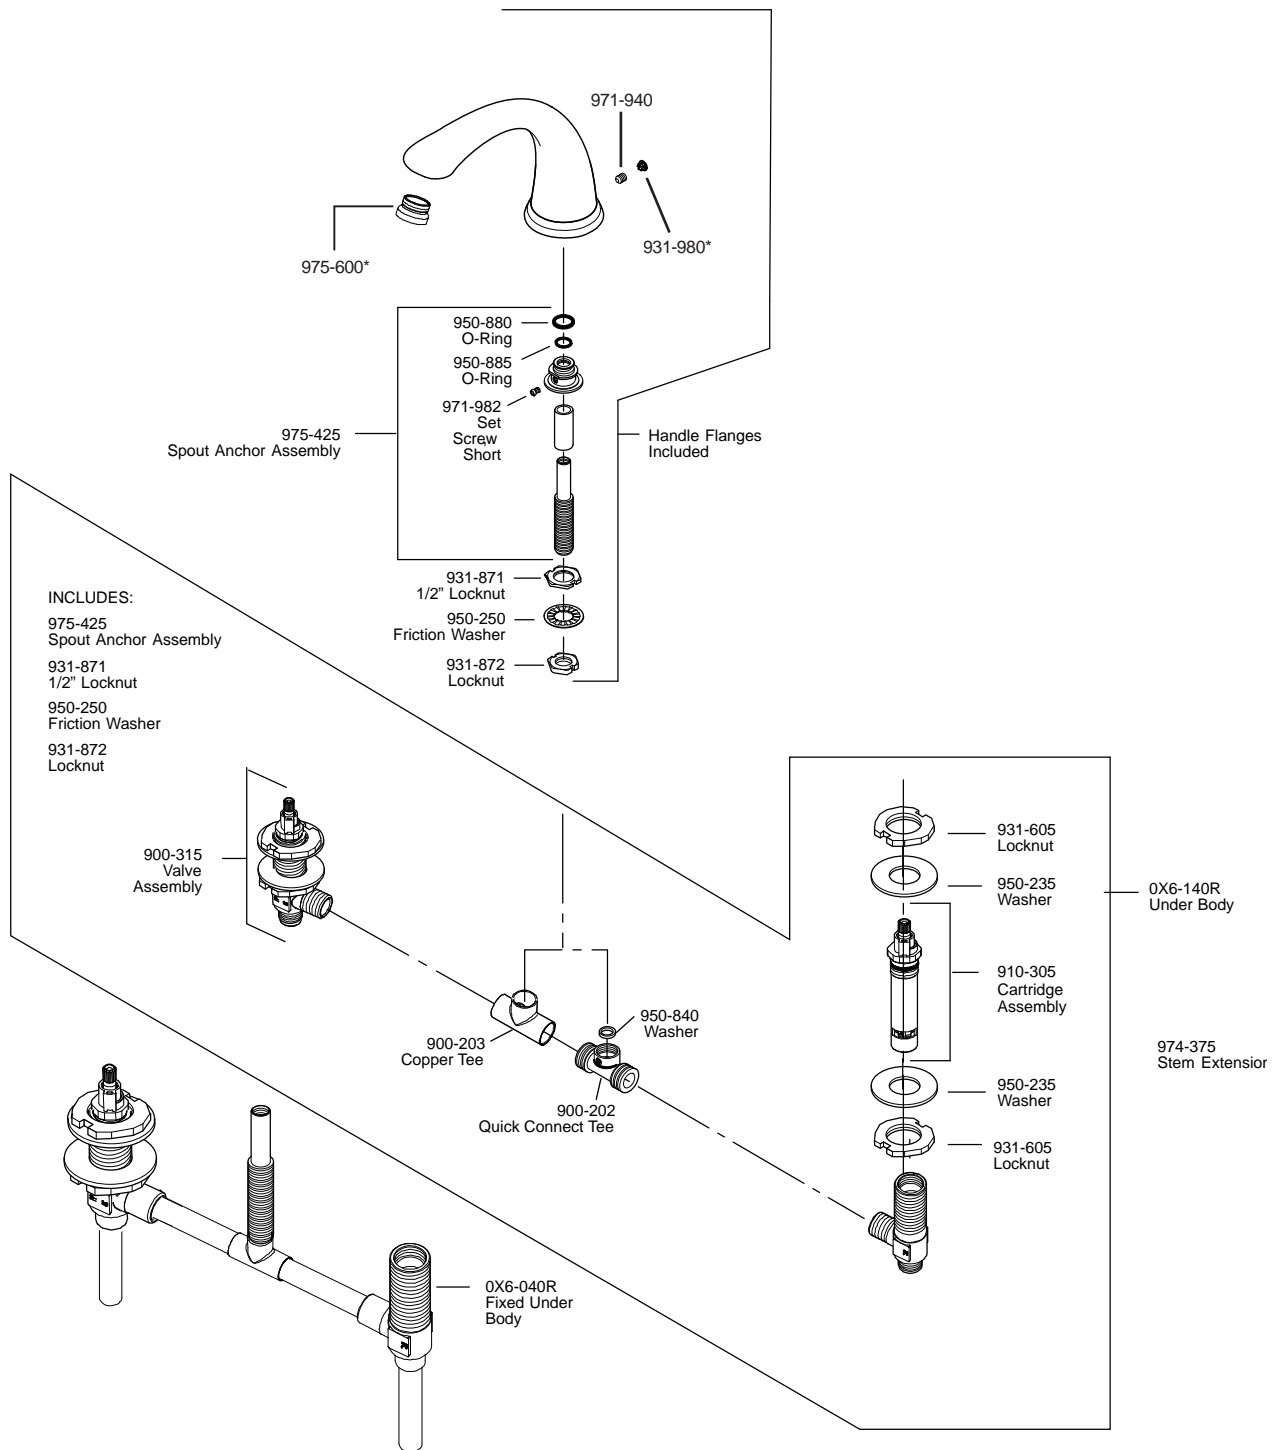

PARTS EXPLOSION

RT6 Series Avalon™ Spout

INCLUDES:
 975-425 Spout Anchor Assembly
 931-871 1/2" Locknut
 950-250 Friction Washer
 931-872 Locknut

BODIES AND HHL HUB AND HANDLE TRIM KITS SUPPLIED SEPARATELY