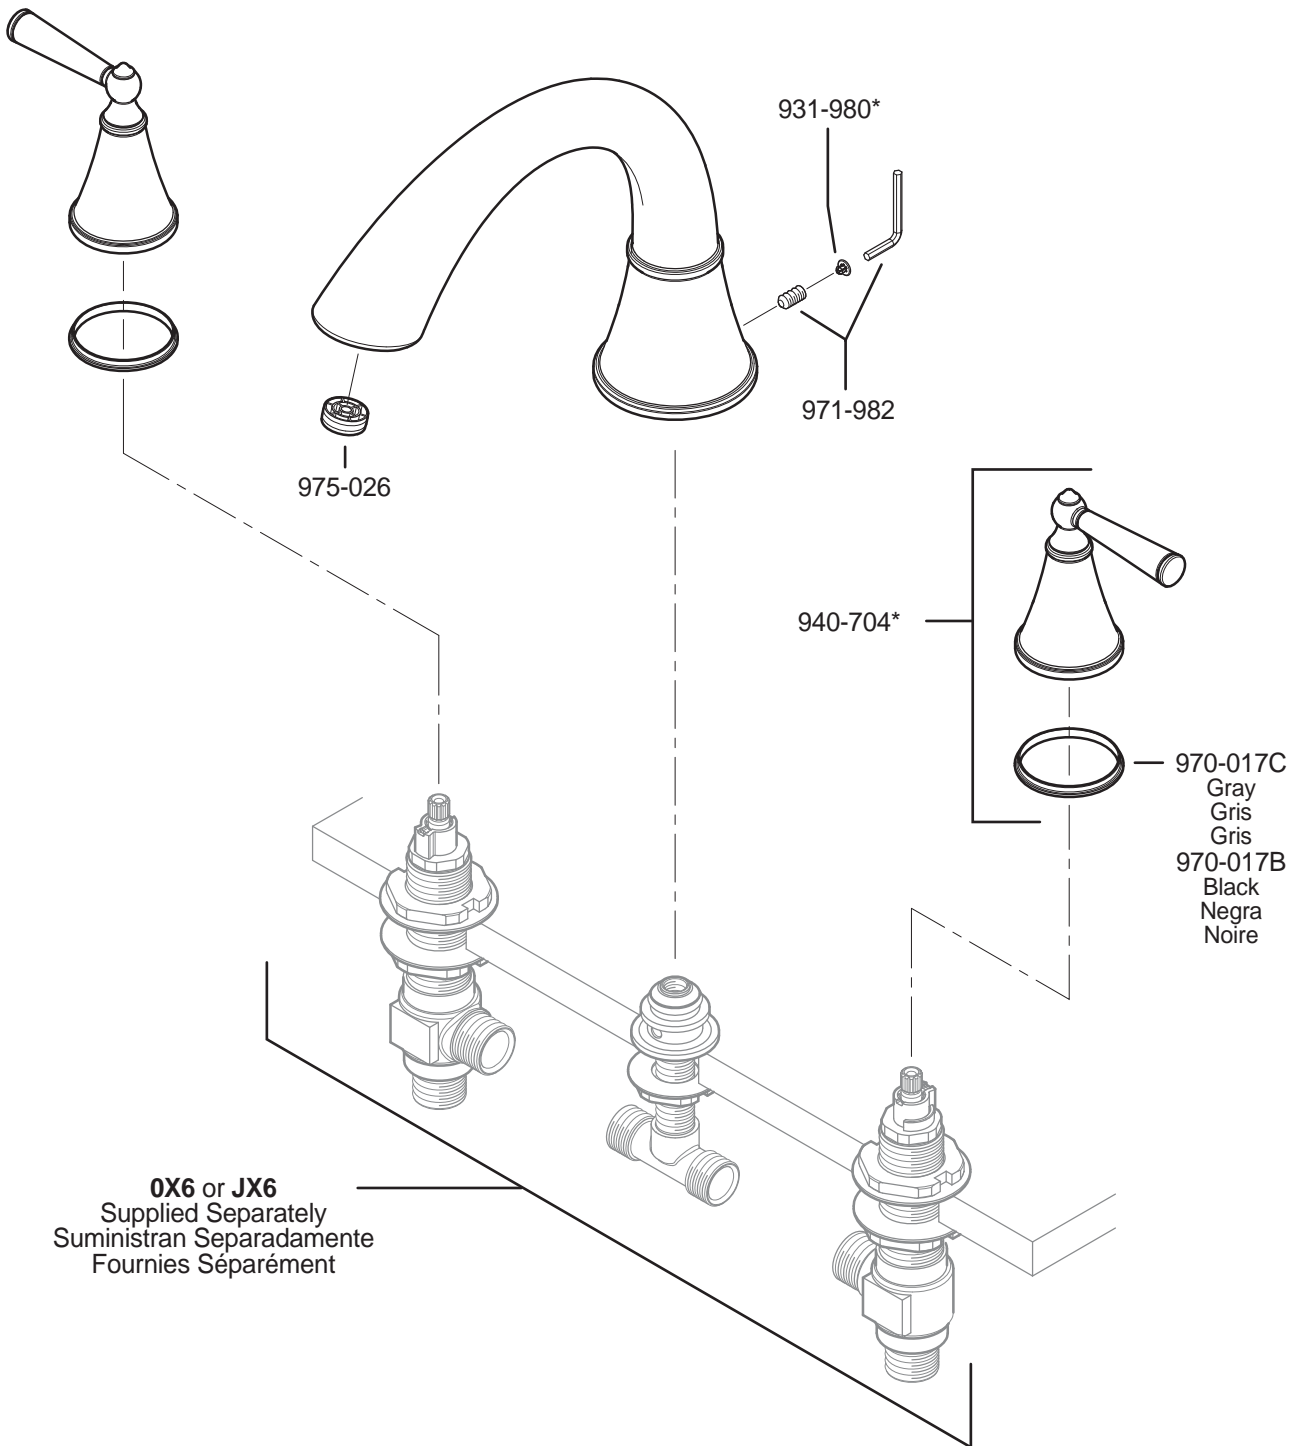

PARTS EXPLOSION

RT6 Series Saxton™ Roman Tub Trim

OX6 or JX6
 Supplied Separately
 Suministran Separadamente
 Fournies Séparément

970-017C
 Gray
 Gris
 Gris
 970-017B
 Black
 Negra
 Noire

FINISHES * Indicates Finish