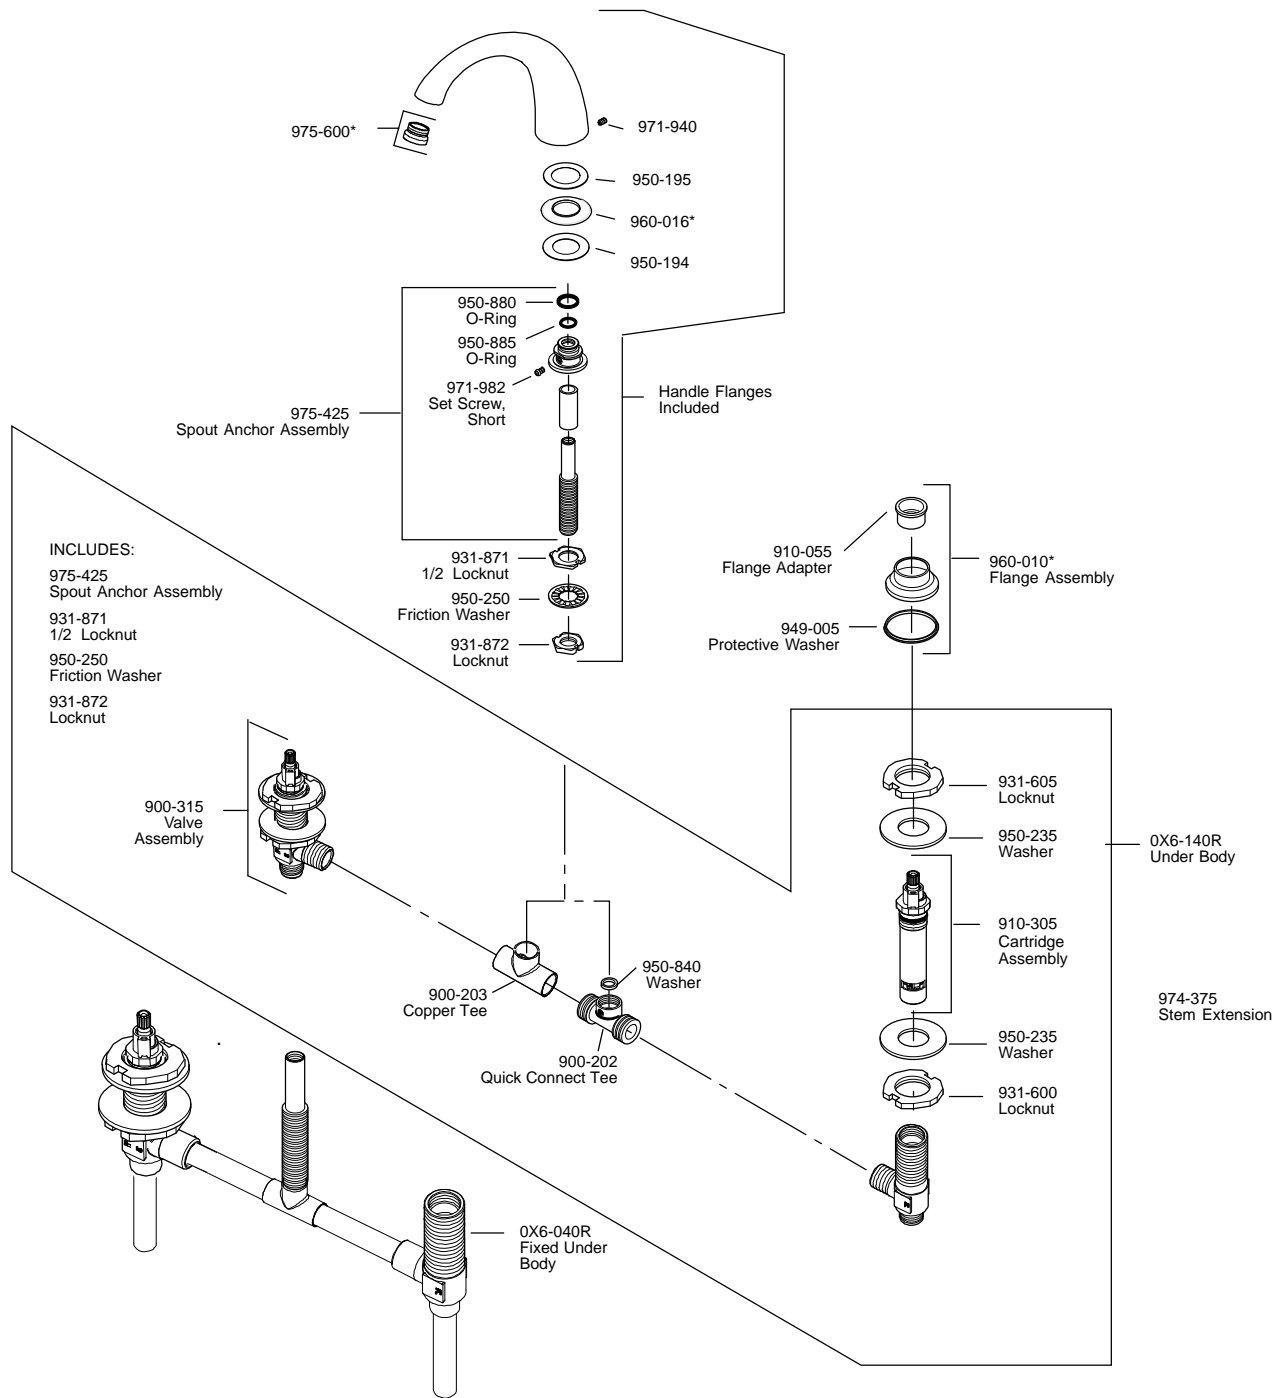

# PARTS EXPLOSION

## RT6 Series Carmel® Spout

BODIES AND HHL HUB AND HANDLE TRIM KITS SUPPLIED SEPARATELY

**FINISHES \*** Indicates Finish

|                       |                   |                      |
|-----------------------|-------------------|----------------------|
| A Polished Chrome     | M Almond          | U Rustic Bronze      |
| B Black               | N Antique Bronze  | V PVD Polished Brass |
| E Rustic Pewter       | P Polished Brass  | W White              |
| D PVD Polished Nickel | Q Satin Brass     | Y Tuscan Bronze      |
| J PVD Brushed Nickel  | R Copper          | Z Oil-Rubbed Bronze  |
| K Satin Nickel        | S Stainless Steel |                      |
| L Satin Stainless     | T Biscuit         |                      |