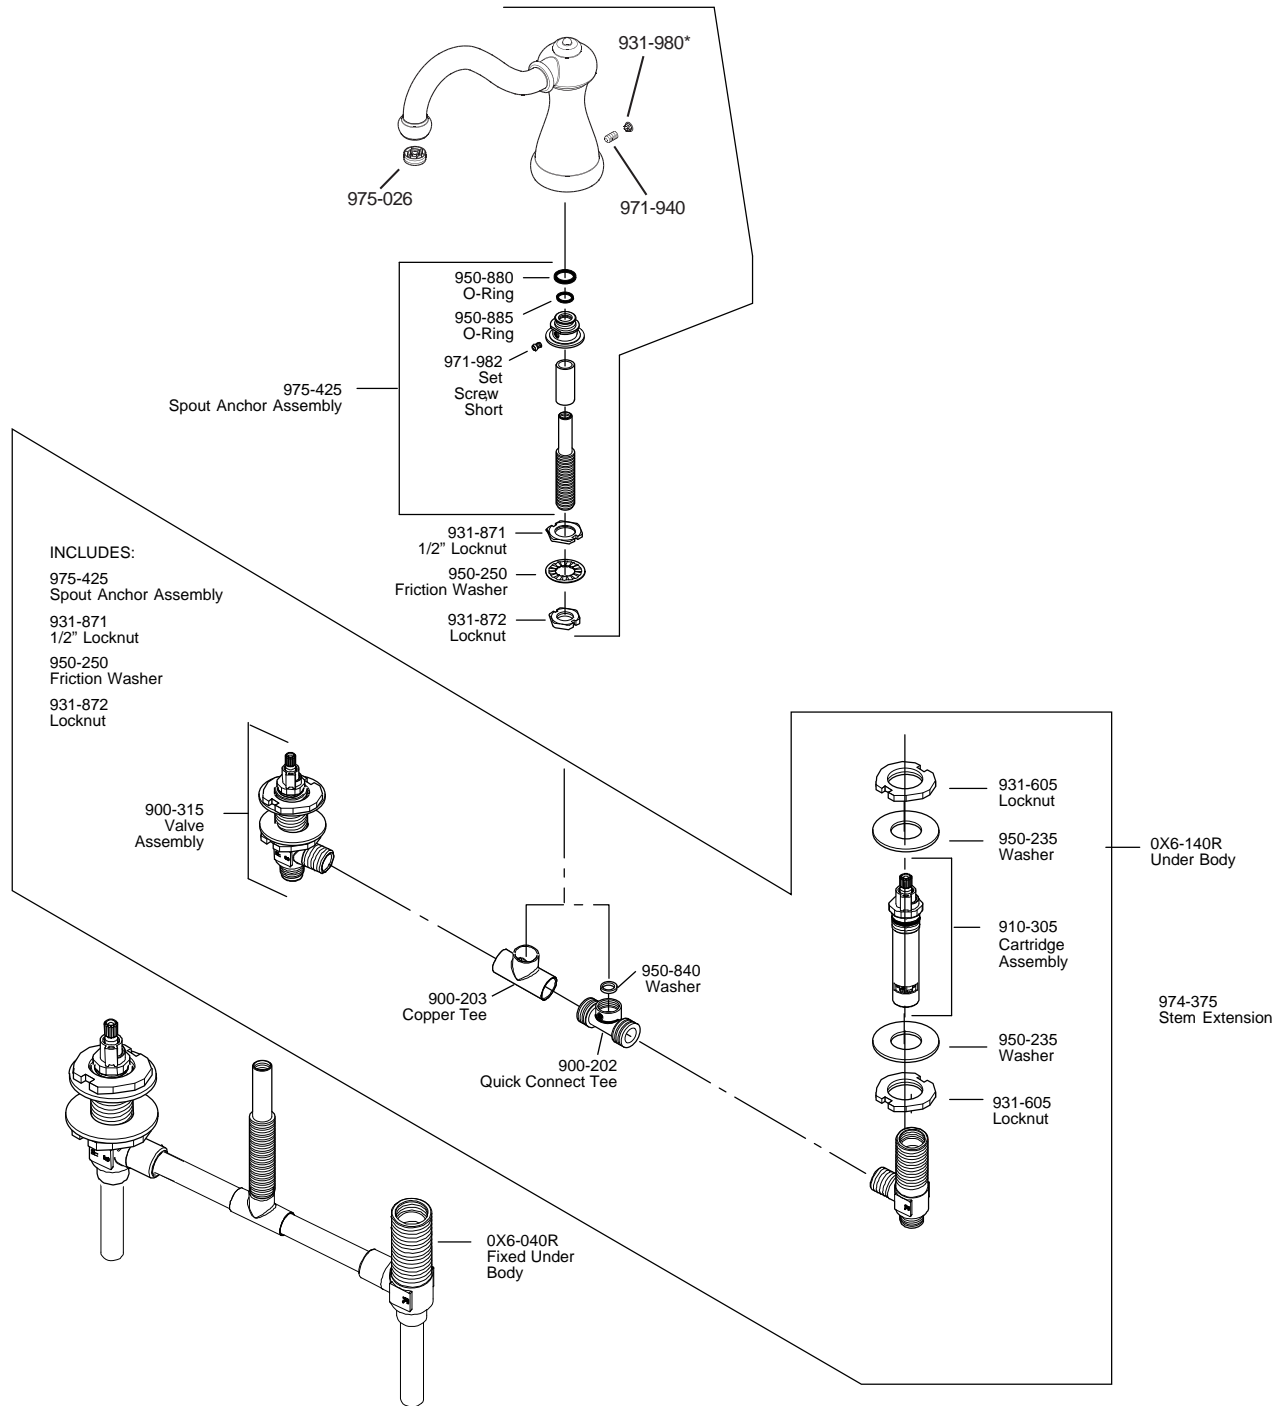

# PARTS EXPLOSION

## RT6 Series Marielle™ Spout

**INCLUDES:**  
 975-425 Spout Anchor Assembly  
 931-871 1/2" Locknut  
 950-250 Friction Washer  
 931-872 Locknut

BODIES AND HHL HUB AND HANDLE TRIM KITS SUPPLIED SEPARATELY