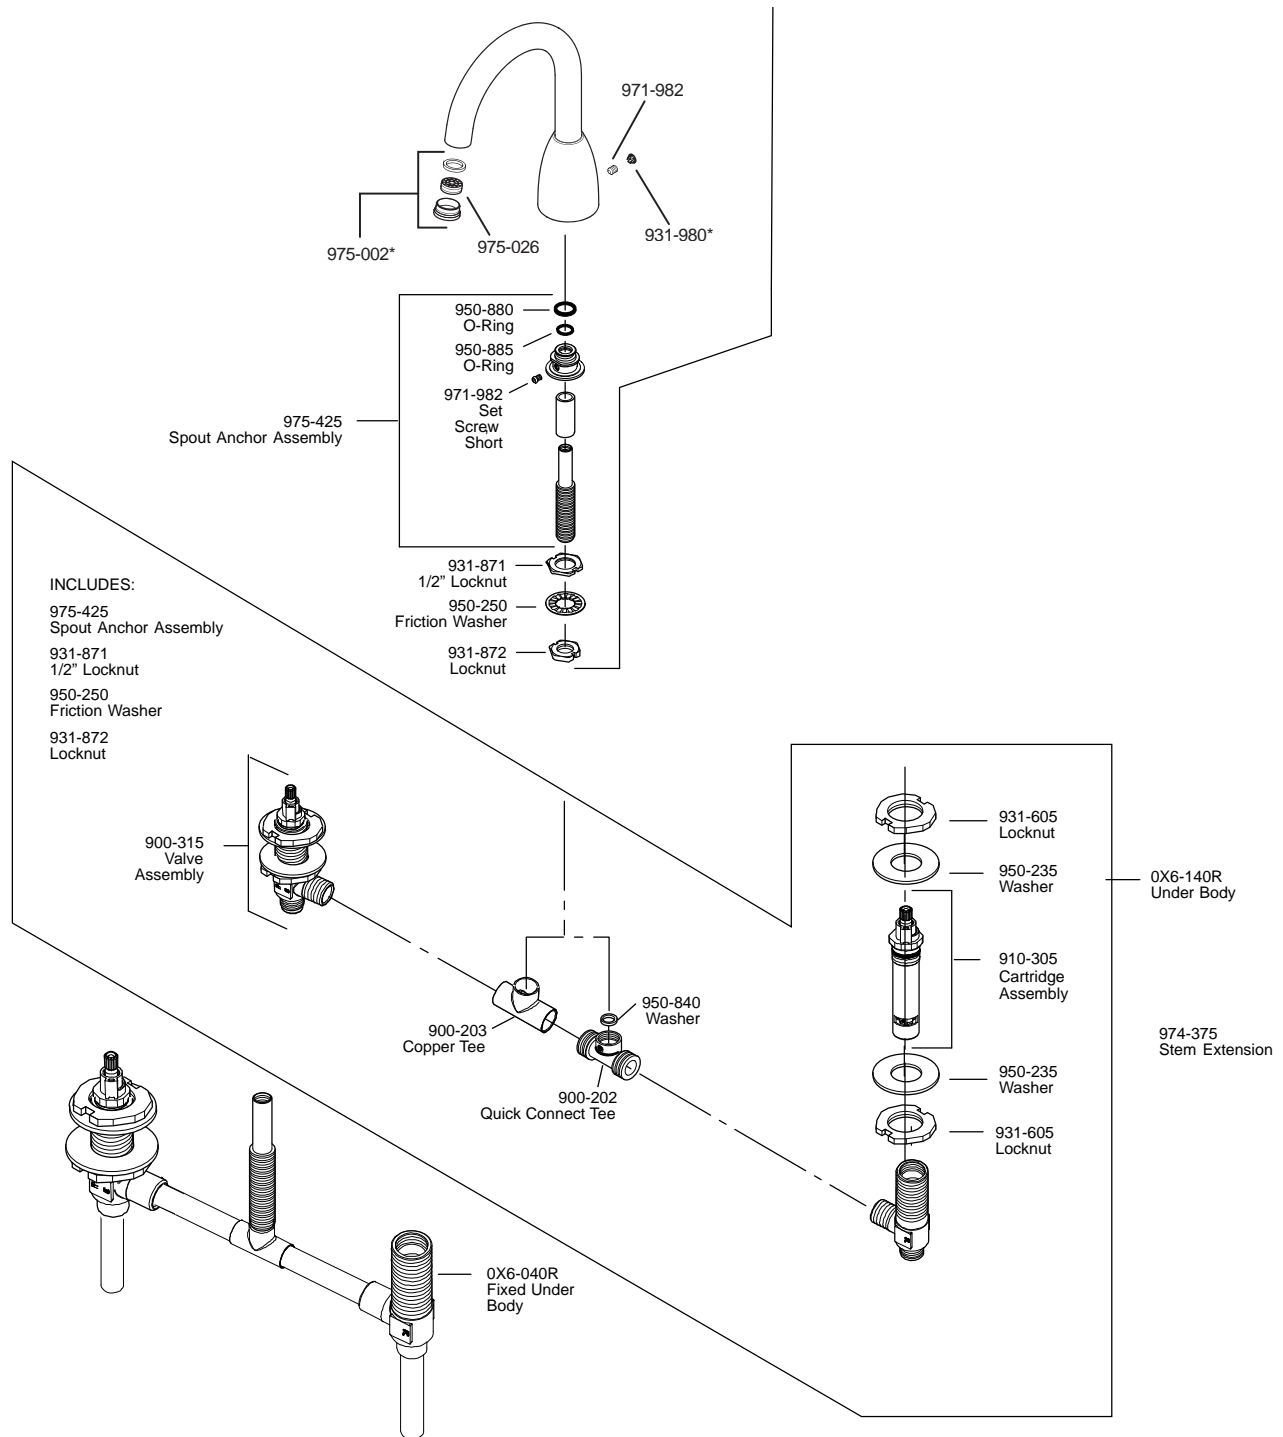

PARTS EXPLOSION

RT6 Series Contempra™ Spout

BODIES AND HHL HUB AND HANDLE TRIM KITS SUPPLIED SEPARATELY

FINISHES * Indicates Finish

A Polished Chrome	M Almond	U Rustic Bronze
B Black	N Antique Bronze	V PVD Polished Brass
E Rustic Pewter	P Polished Brass	W White
D PVD Polished Nickel	Q Satin Brass	Y Tuscan Bronze
J PVD Brushed Nickel	R Copper	Z Oil-Rubbed Bronze
K Satin Nickel	S Stainless Steel	
L Satin Stainless	T Biscuit	