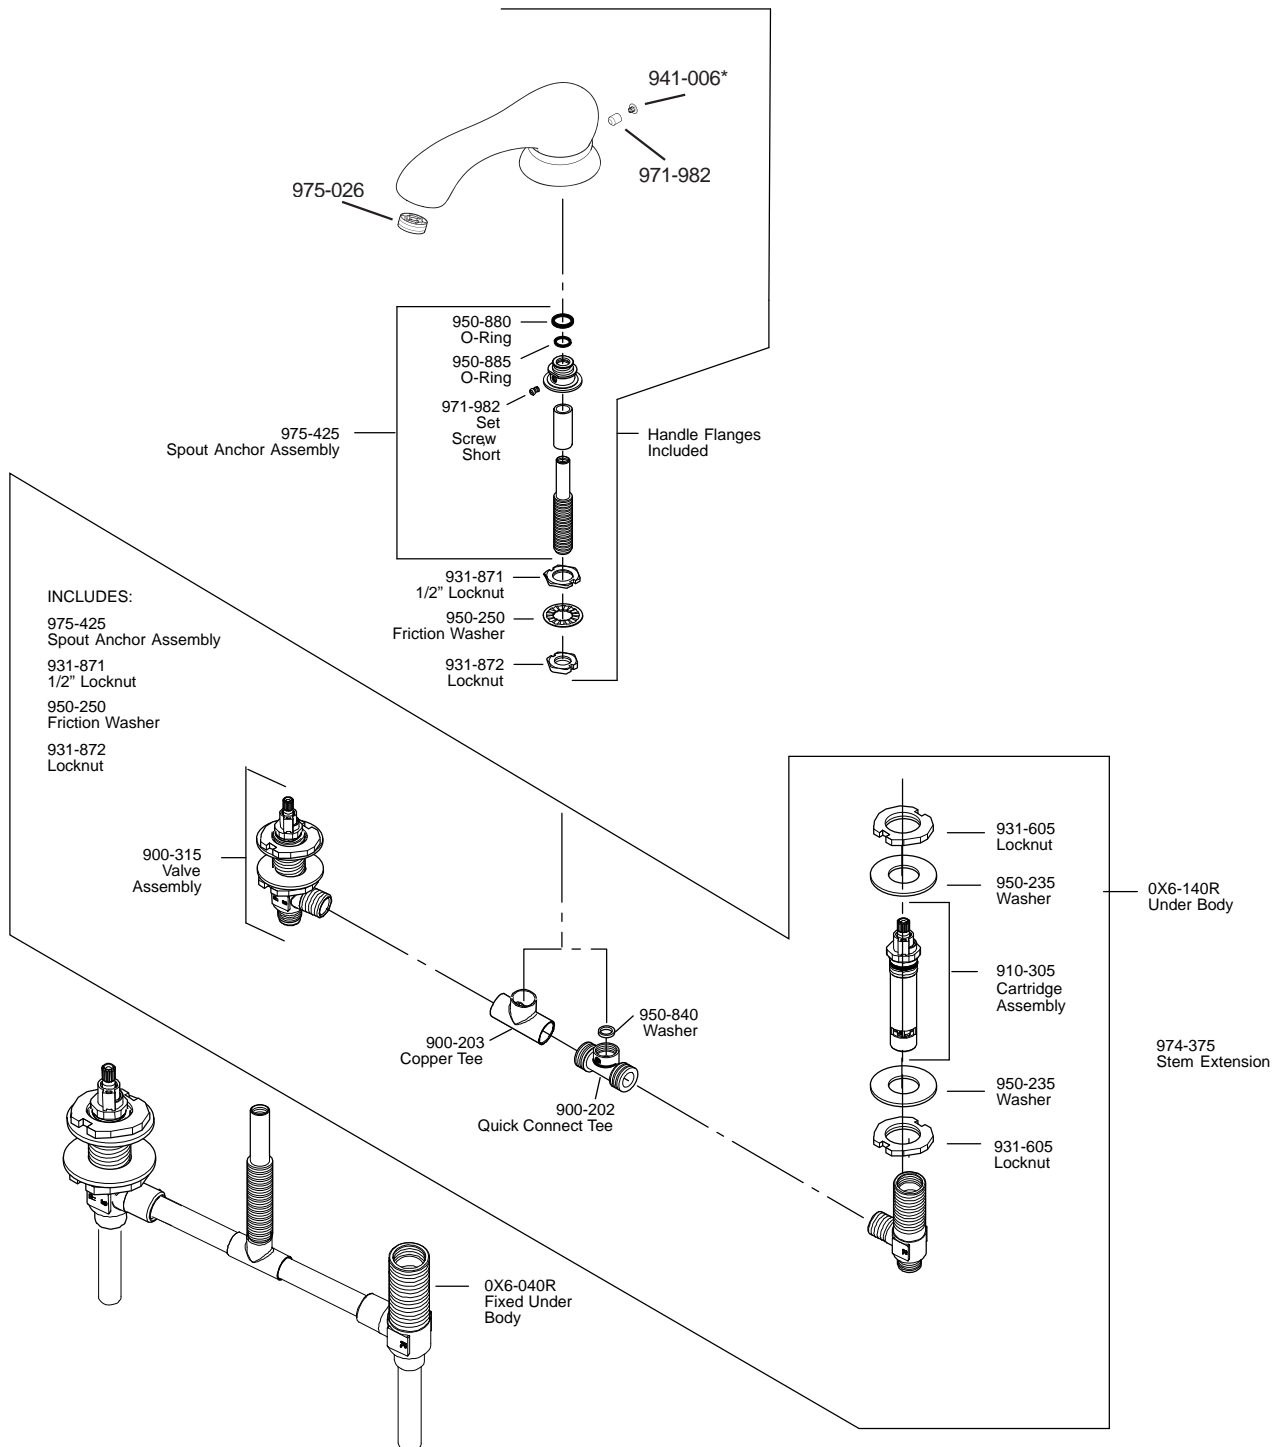

# PARTS EXPLOSION

## RT6 Series Portland™ Spout

BODIES AND HHL HUB AND HANDLE TRIM KITS SUPPLIED SEPARATELY

**FINISHES** \* Indicates Finish

A Polished Chrome	M Almond	U Rustic Bronze
B Black	N Antique Bronze	V PVD Polished Brass
E Rustic Pewter	P Polished Brass	W White
D PVD Polished Nickel	Q Satin Brass	Y Tuscan Bronze
J PVD Brushed Nickel	R Copper	Z Oil-Rubbed Bronze
K Satin Nickel	S Stainless Steel	
L Satin Stainless	T Biscuit	