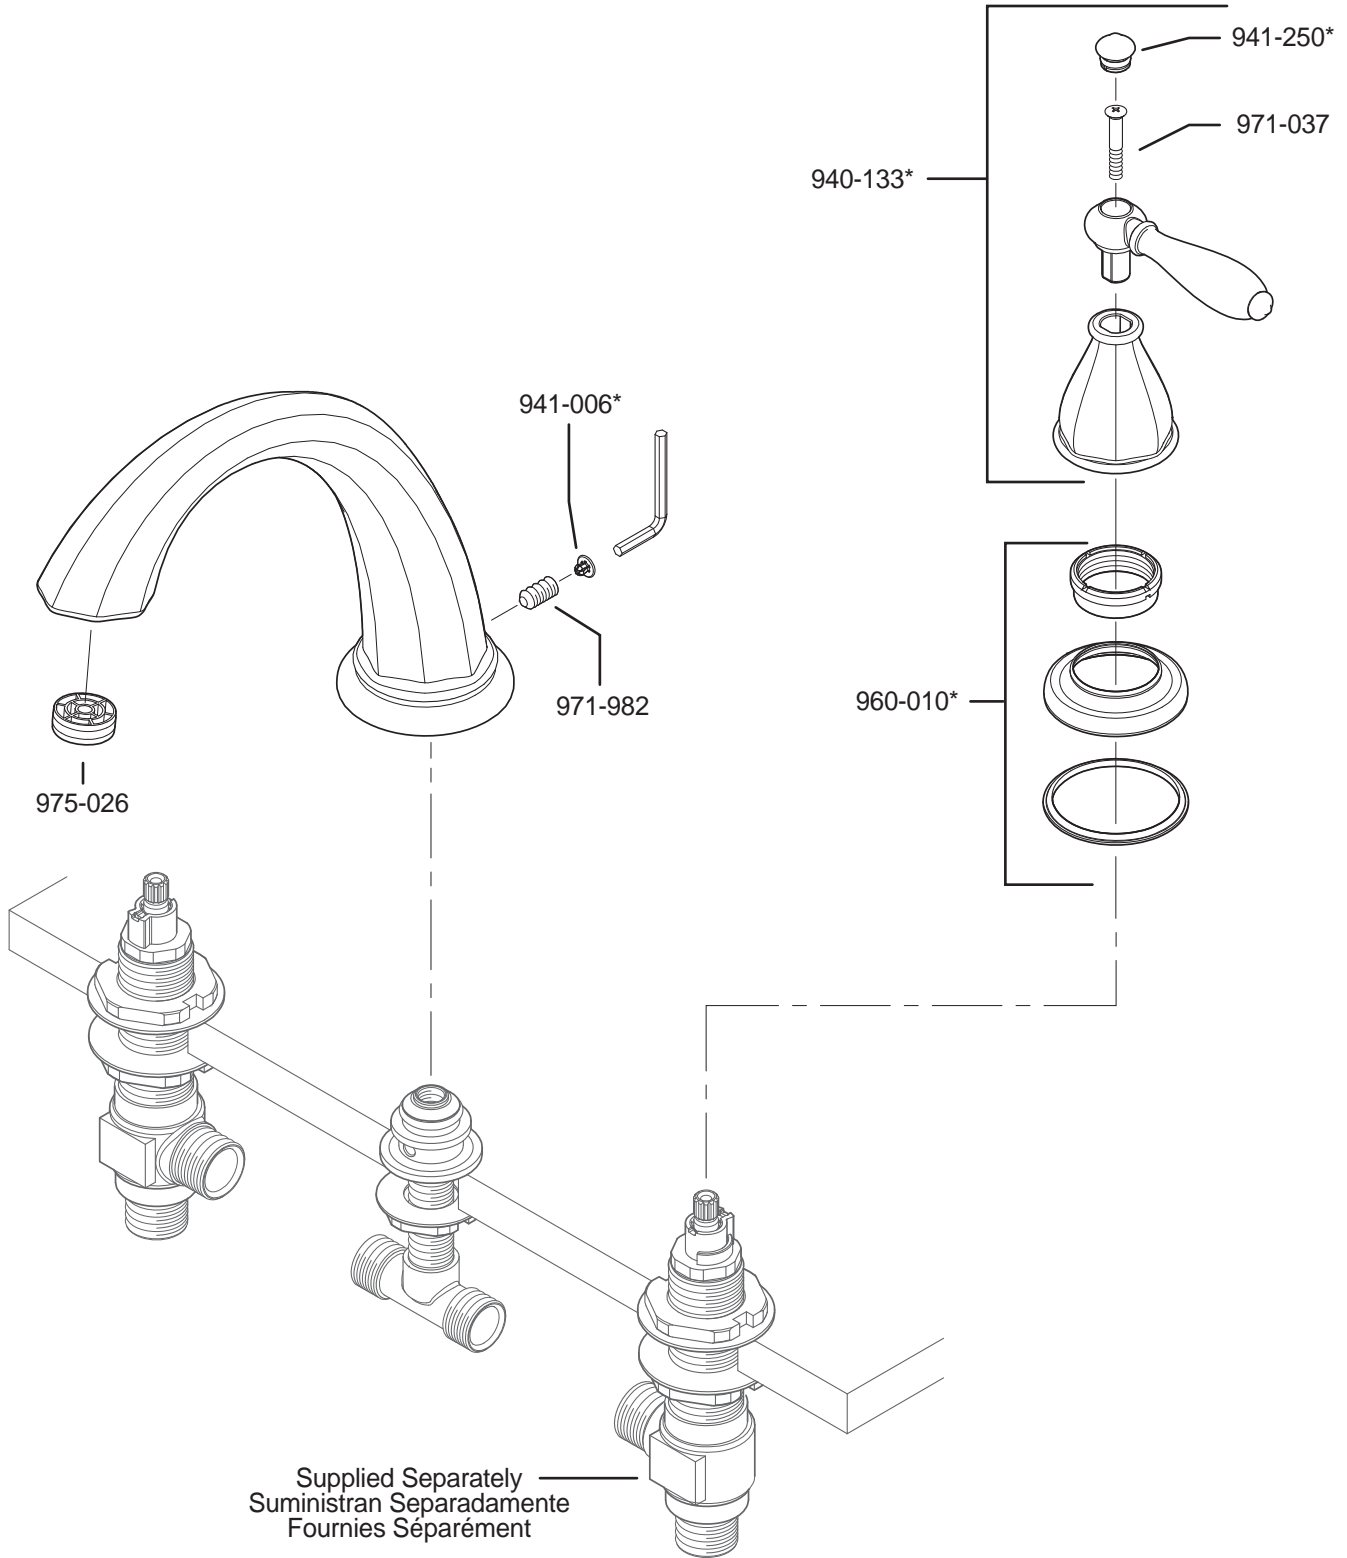

PARTS EXPLOSION

RT6 Series Portola™ Roman Tub Trim

FINISHES * Indicates Finish

A Polished Chrome	M Almond	U Rustic Bronze
B Black	N Antique Bronze	V PVD Polished Brass
E Rustic Pewter	P Polished Brass	W White
D PVD Polished Nickel	Q Satin Brass	Y Tuscan Bronze
J PVD Brushed Nickel	R Copper	Z Oil-Rubbed Bronze
K Satin Nickel	S Stainless Steel	
L Satin Stainless	T Biscuit	