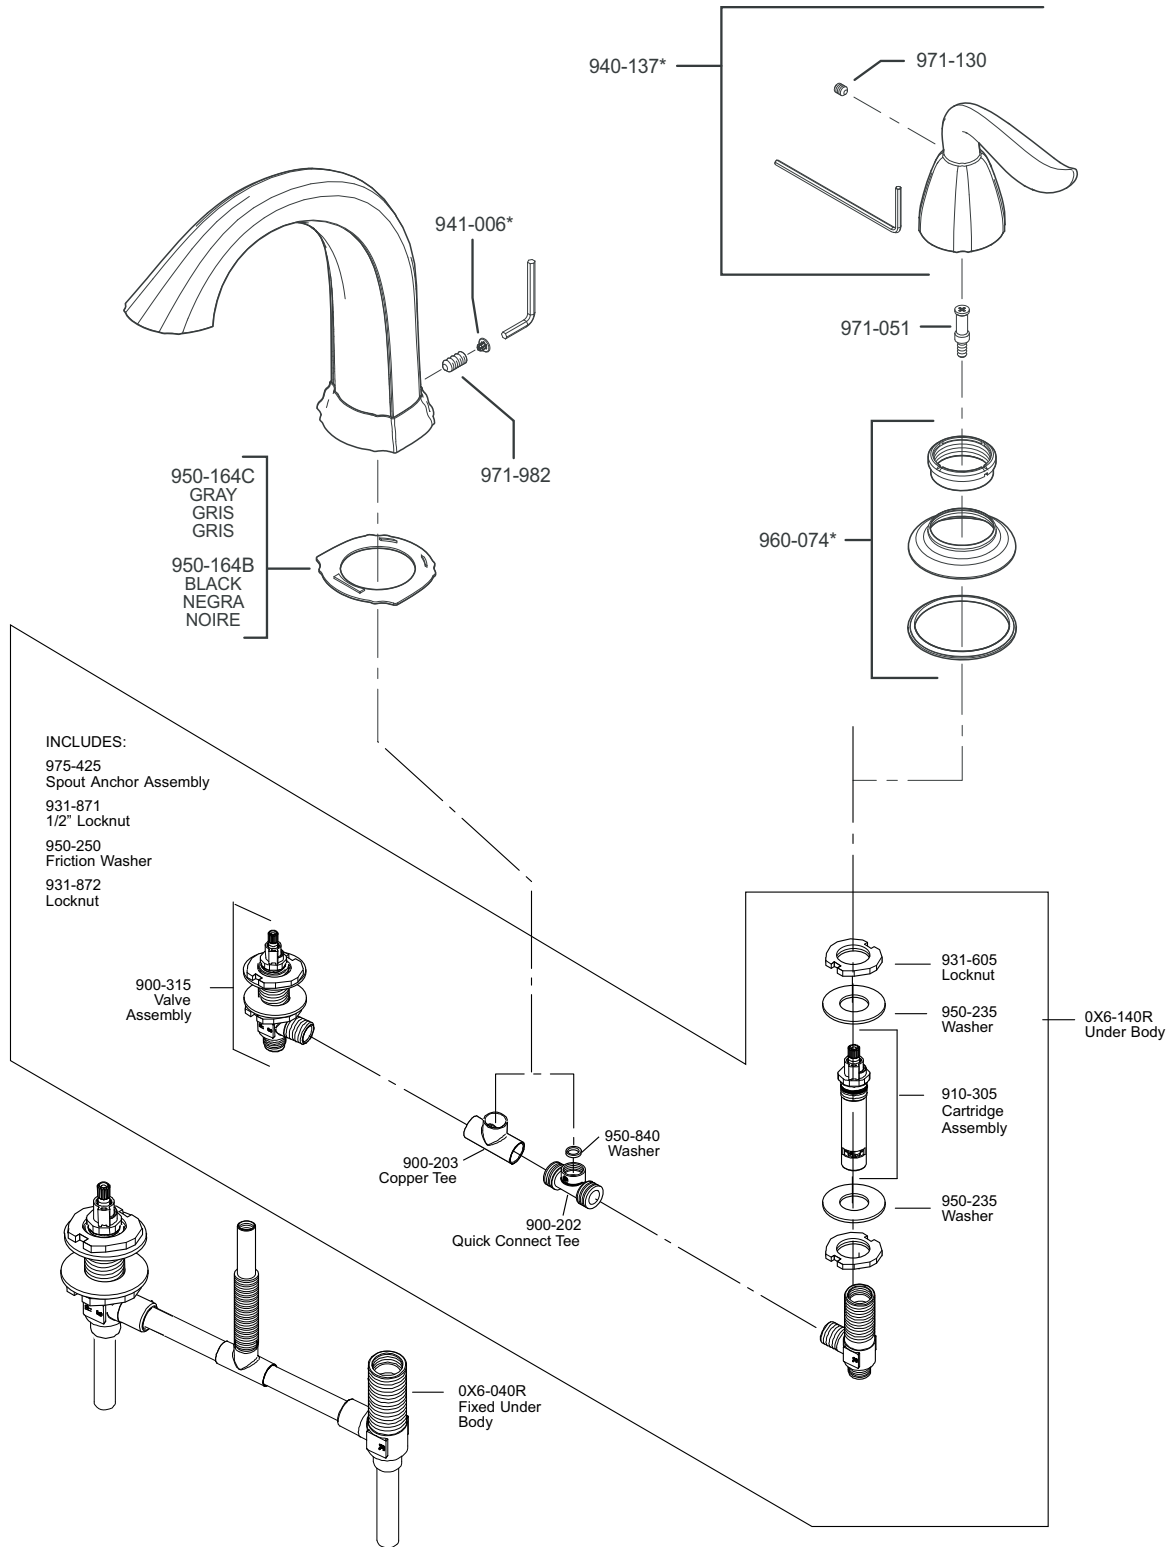

PARTS EXPLOSION

RT6 Series Santiago™ Roman Tub Trim

FINISHES * Indicates Finish

- | | | |
|-----------------------|-------------------|----------------------|
| A Polished Chrome | M Almond | U Rustic Bronze |
| B Black | N Antique Bronze | V PVD Polished Brass |
| E Rustic Pewter | P Polished Brass | W White |
| D PVD Polished Nickel | Q Satin Brass | Y Tuscan Bronze |
| J PVD Brushed Nickel | R Copper | Z Oil-Rubbed Bronze |
| K Satin Nickel | S Stainless Steel | |
| L Satin Stainless | T Biscuit | |

All finishes not available on all parts

1-800-PFAUCET www.pricepfister.com
19701 DaVinci, Lake Forest, CA 92610

07/15/08

Price Pfister