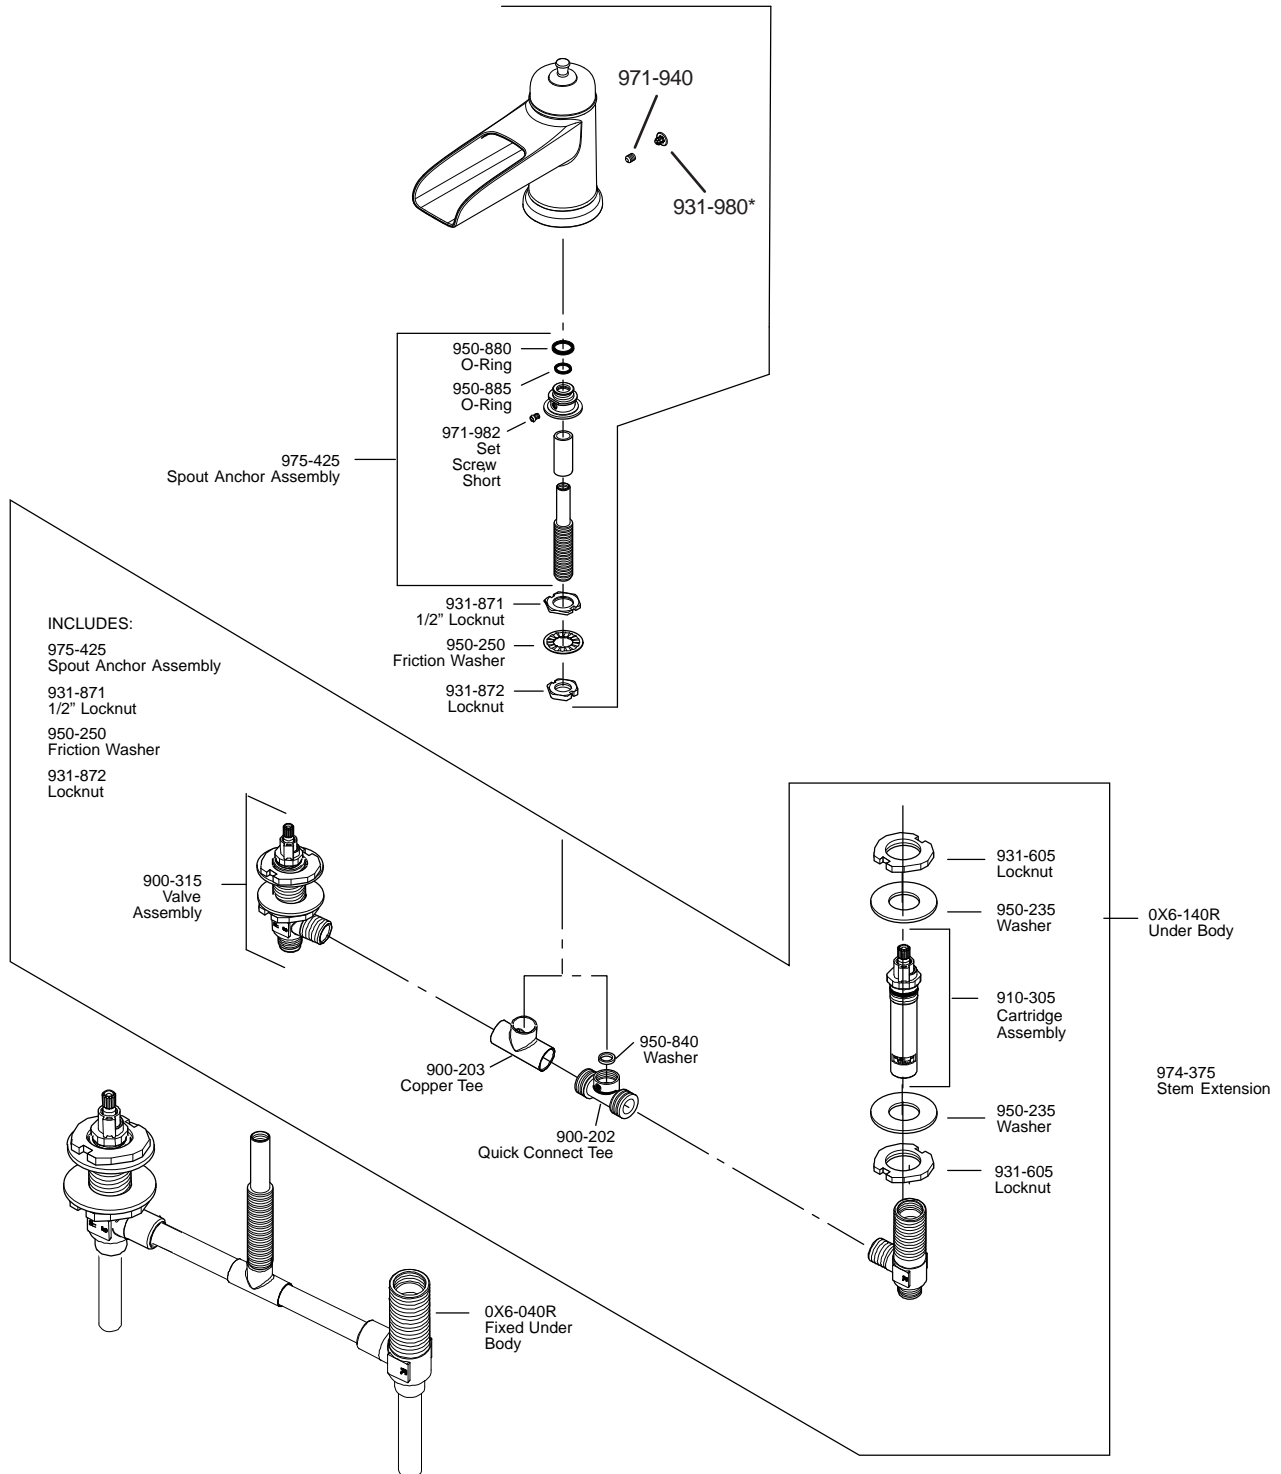

PARTS EXPLOSION

RT6 Series Ashfield™ Spout

BODIES AND HHL HUB AND HANDLE TRIM KITS SUPPLIED SEPARATELY

FINISHES * Indicates Finish

A Polished Chrome	M Almond	U Rustic Bronze
B Black	N Antique Bronze	V PVD Polished Brass
E Rustic Pewter	P Polished Brass	W White
D PVD Polished Nickel	Q Satin Brass	Y Tuscan Bronze
J PVD Brushed Nickel	R Copper	Z Oil-Rubbed Bronze
K Satin Nickel	S Stainless Steel	
L Satin Stainless	T Biscuit	