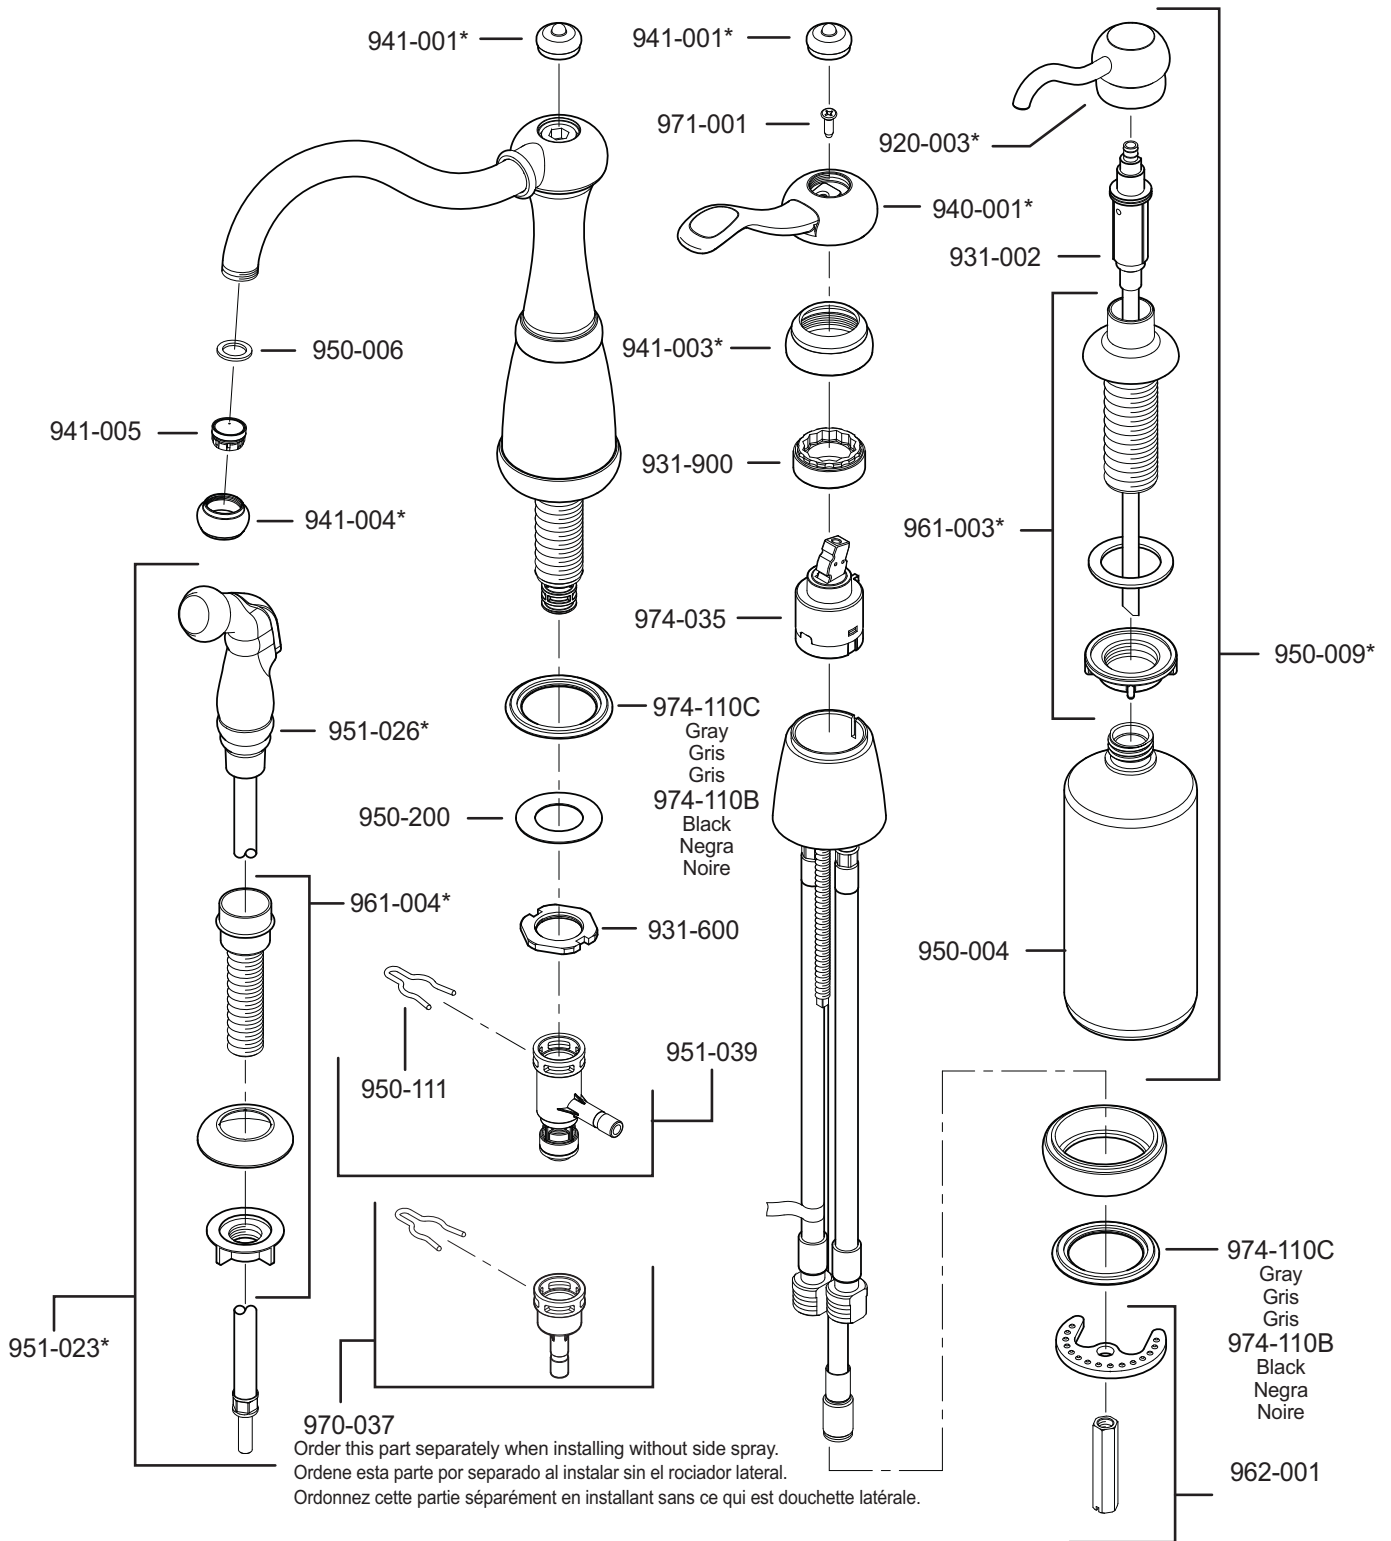

# PARTS EXPLOSION

## 26 Series Marielle™ Kitchen Faucet

970-037  
 Order this part separately when installing without side spray.  
 Ordene esta parte por separado al instalar sin el rociador lateral.  
 Ordonnez cette partie séparément en installant sans ce qui est douchette latérale.

### FINISHES \* Indicates Finish

A Polished Chrome	M Almond	U Rustic Bronze
B Black	N Antique Bronze	V PVD Polished Brass
E Rustic Pewter	P Polished Brass	W White
D PVD Polished Nickel	Q Satin Brass	Y Tuscan Bronze
J PVD Brushed Nickel	R Copper	Z Oil-Rubbed Bronze
K Satin Nickel	S Stainless Steel	
L Satin Stainless	T Biscuit	

All finishes not available on all parts

1-800-PFAUCET www.pricepfinder.com  
 19701 DaVinci, Lake Forest, CA 92610

07/15/08

Price Pfister