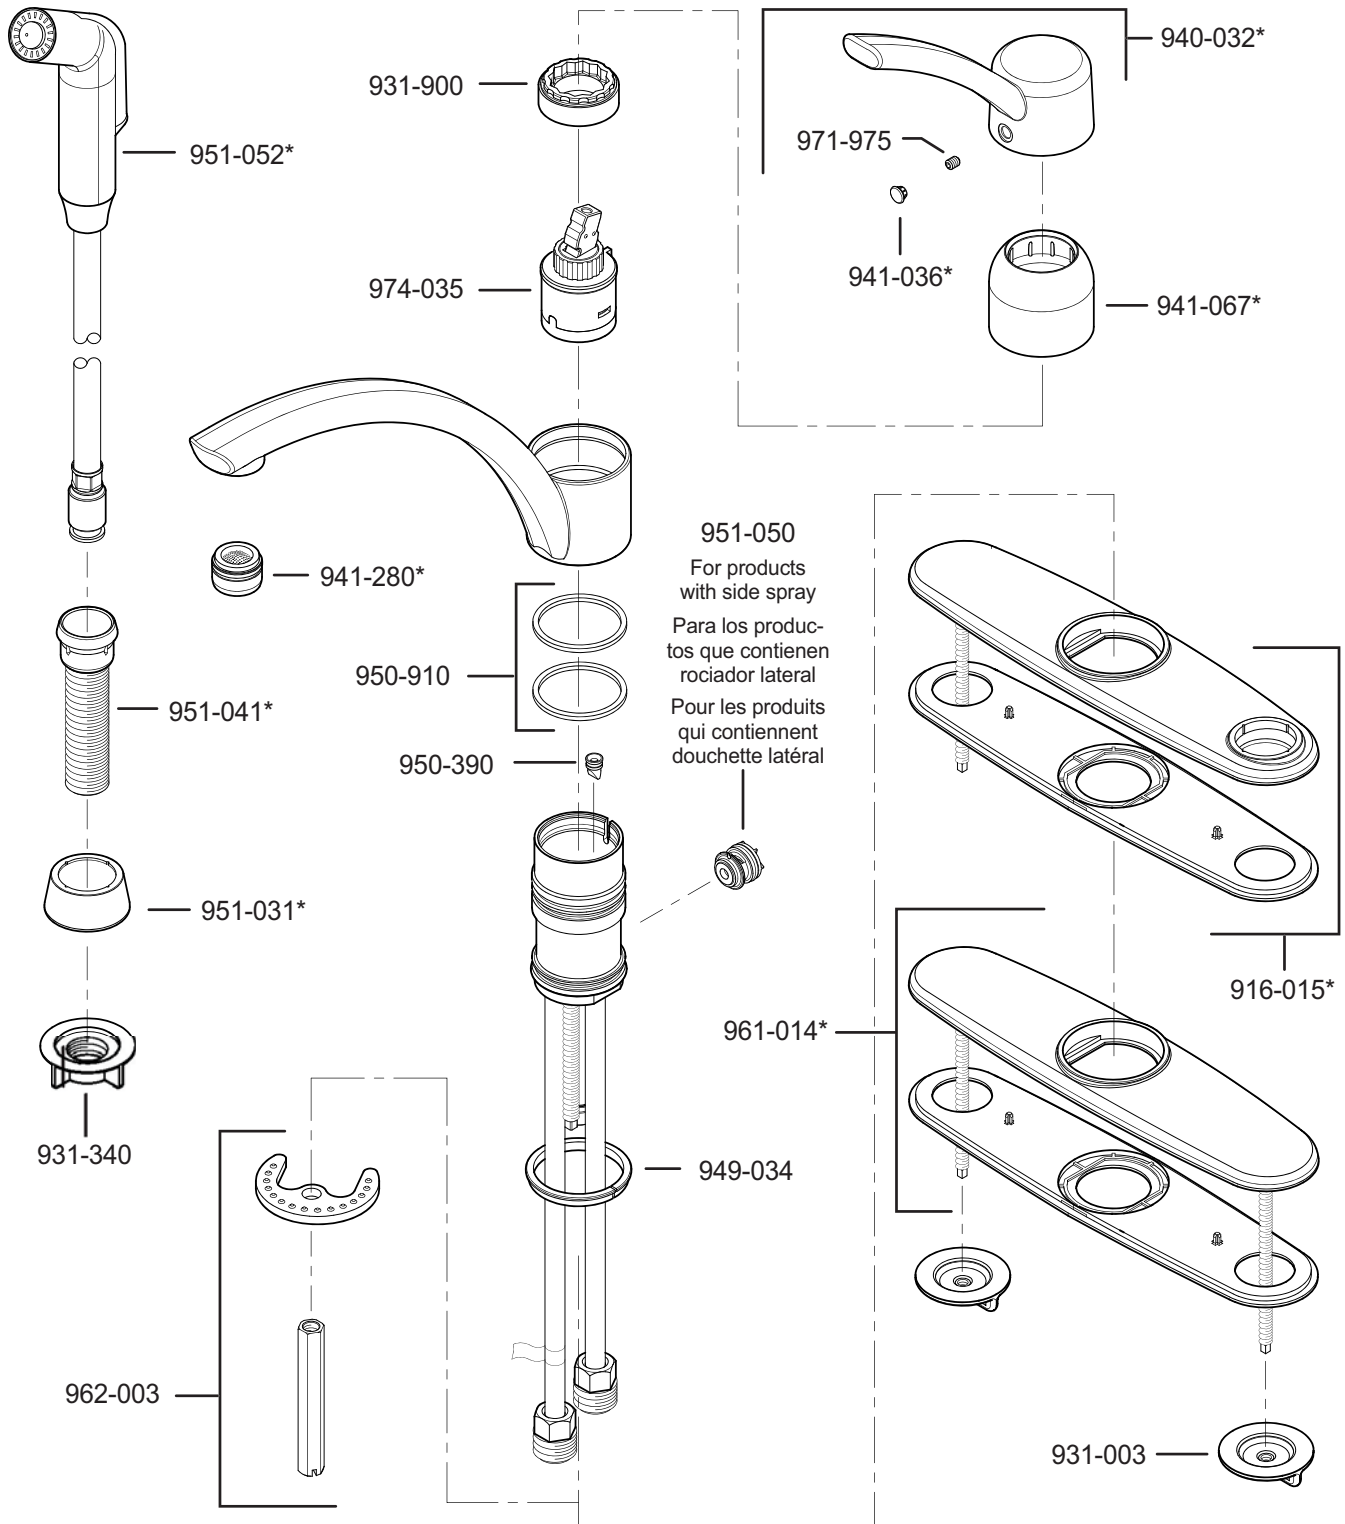

PARTS EXPLOSION

34 Series Parisa® Collection Single-Control Kitchen Faucet

FINISHES * Indicates Finish

A Polished Chrome	M Almond	U Rustic Bronze
B Black	N Antique Bronze	V PVD Polished Brass
E Rustic Pewter	P Polished Brass	W White
D PVD Polished Nickel	Q Satin Brass	Y Tuscan Bronze
J PVD Brushed Nickel	R Copper	Z Oil-Rubbed Bronze
K Satin Nickel	S Stainless Steel	
L Satin Stainless	T Biscuit	

All finishes not available on all parts

1-800-PFAUCET www.pricepfister.com
19701 DaVinci, Lake Forest, CA 92610

07/15/08

Price Pfister