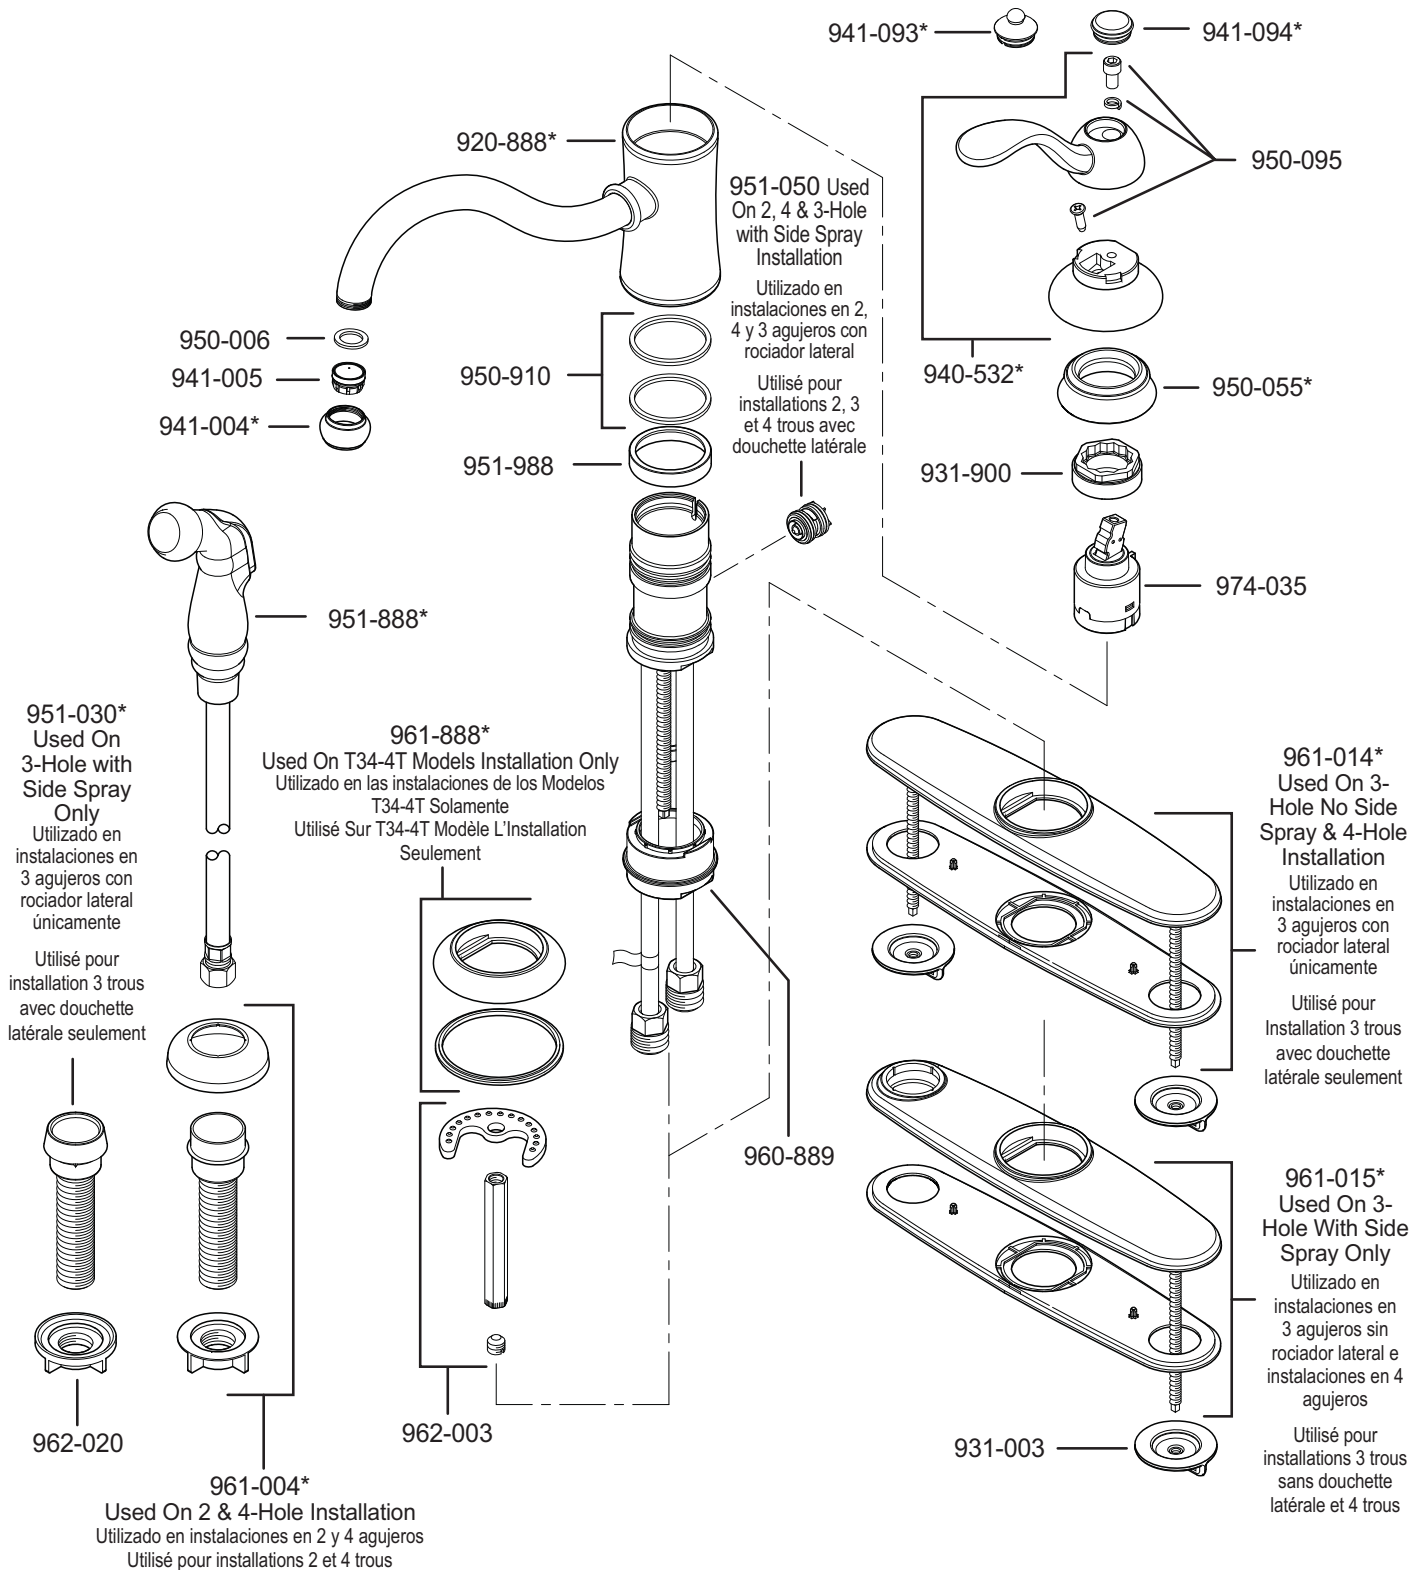

PARTS EXPLOSION

34 Series Marielle™ Collection Single-Control Kitchen Faucet

FINISHES * Indicates Finish

A Polished Chrome	M Almond	U Rustic Bronze
B Black	N Antique Bronze	V PVD Polished Brass
E Rustic Pewter	P Polished Brass	W White
D PVD Polished Nickel	Q Satin Brass	Y Tuscan Bronze
J PVD Brushed Nickel	R Copper	Z Oil-Rubbed Bronze
K Satin Nickel	S Stainless Steel	
L Satin Stainless	T Biscuit	

All finishes not available on all parts

1-800-PFAUCET www.pricepfister.com
19701 DaVinci, Lake Forest, CA 92610

07/15/08

Price Pfister