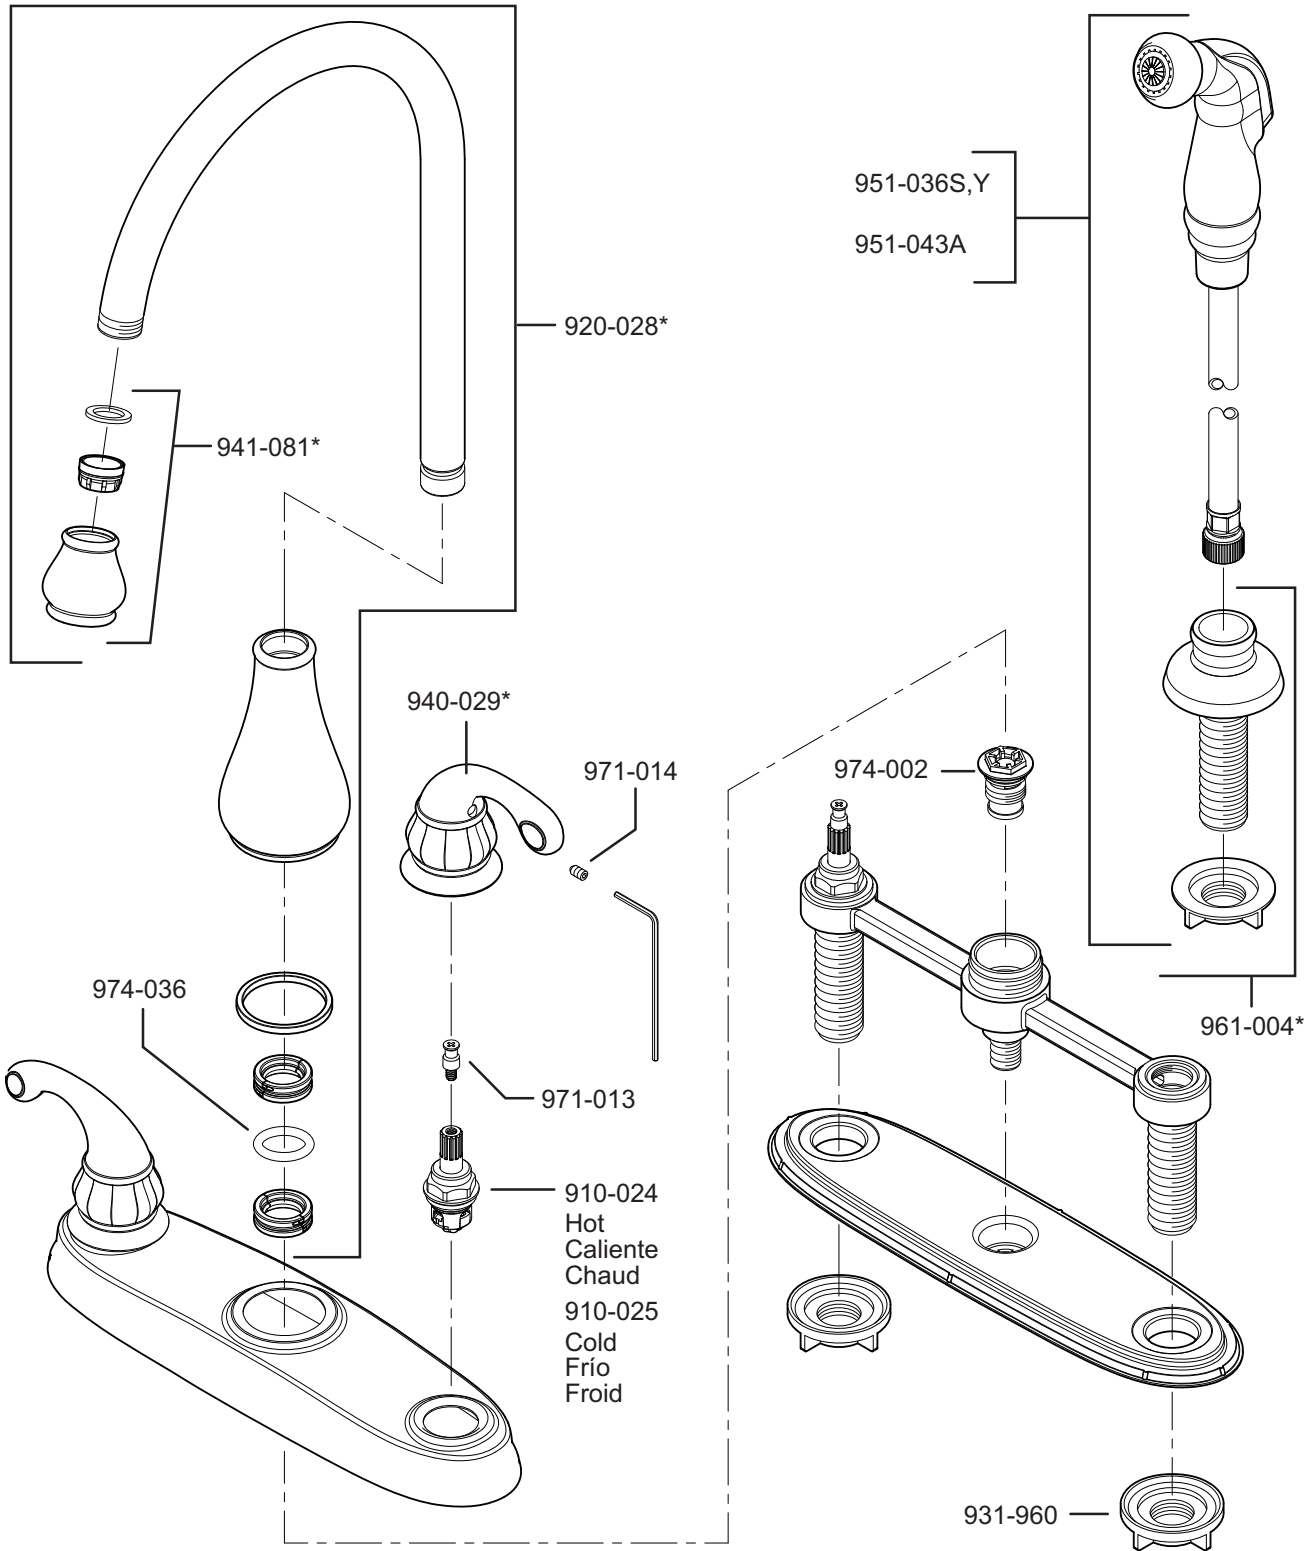

PARTS EXPLOSION

36 Series Treviso™ Collection Two-Handle Kitchen Faucet

FINISHES * Indicates Finish

A Polished Chrome	M Almond	U Rustic Bronze
B Black	N Antique Bronze	V PVD Polished Brass
E Rustic Pewter	P Polished Brass	W White
D PVD Polished Nickel	Q Satin Brass	Y Tuscan Bronze
J PVD Brushed Nickel	R Copper	Z Oil-Rubbed Bronze
K Satin Nickel	S Stainless Steel	
L Satin Stainless	T Biscuit	