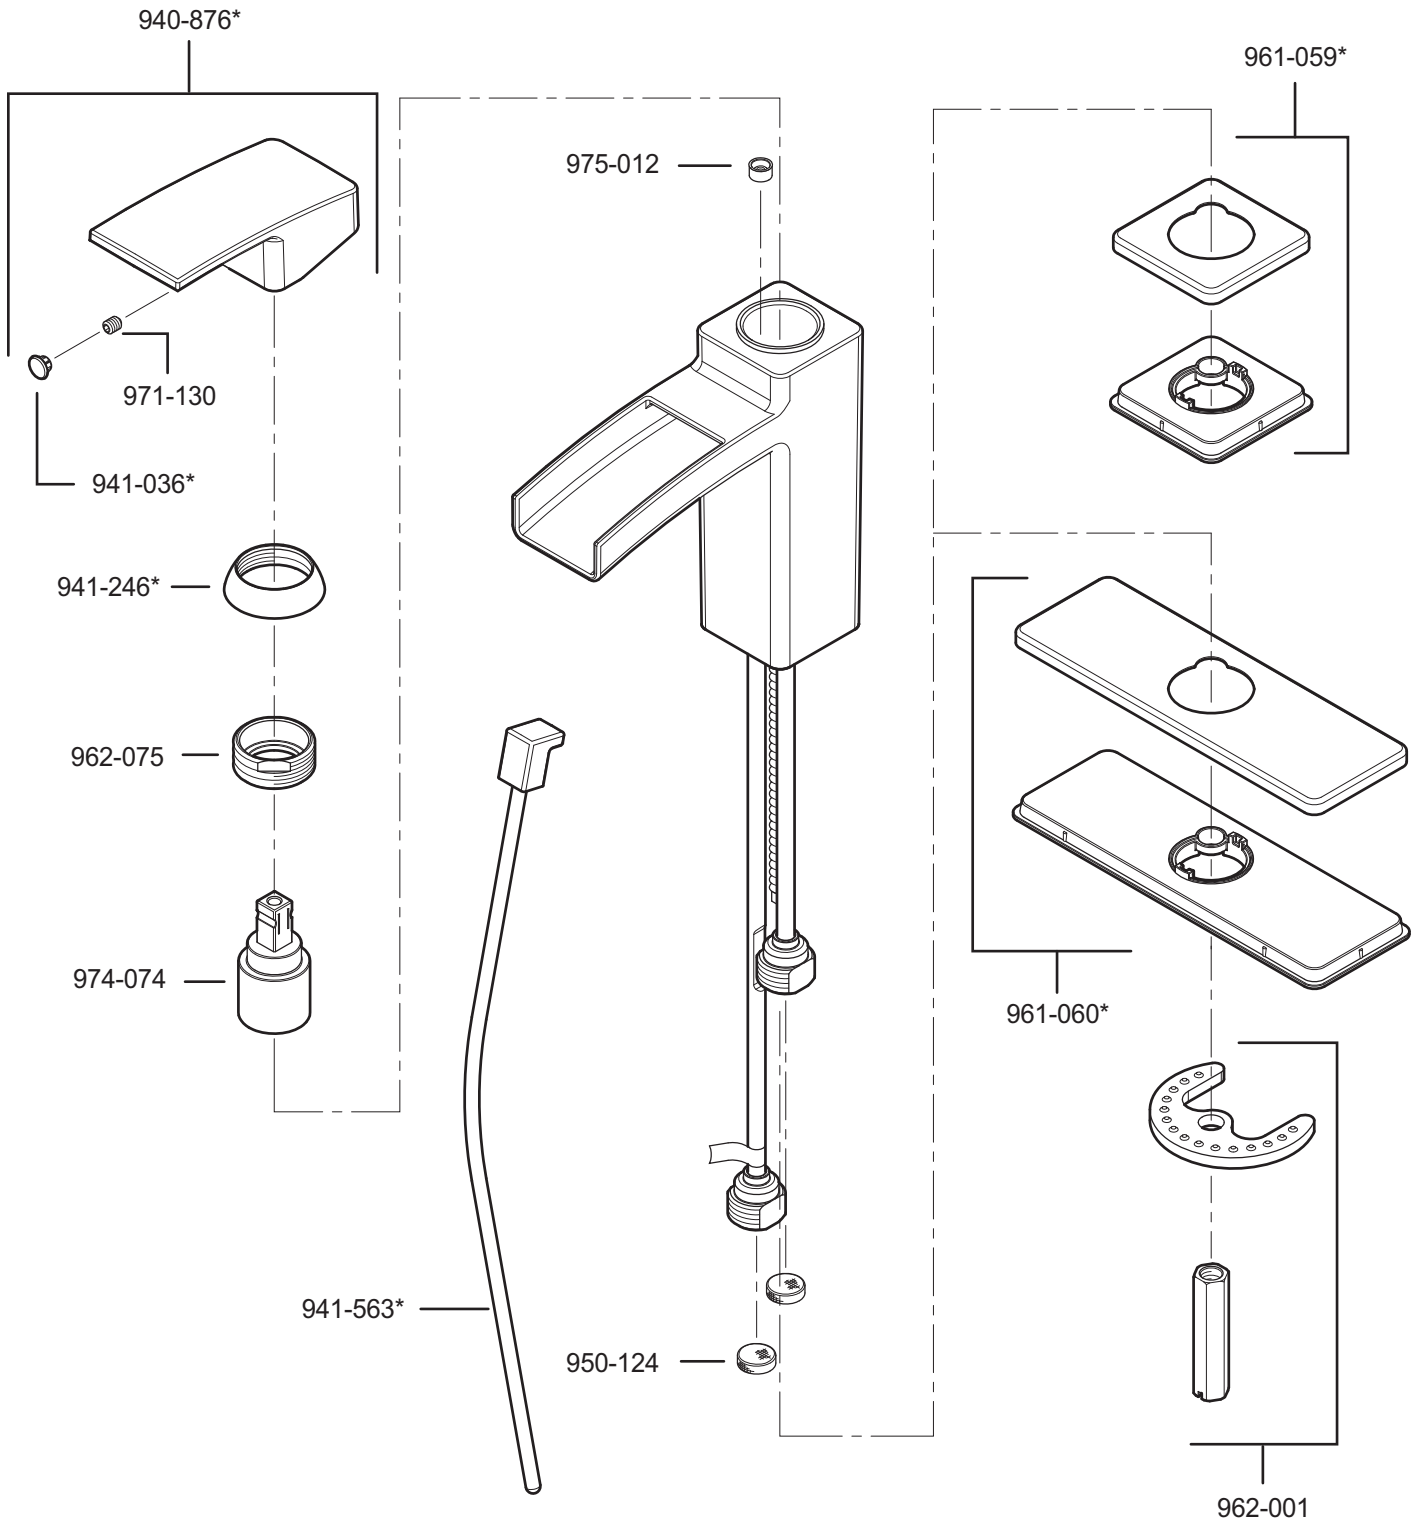

PARTS EXPLOSION

42 Series Kenzo™ 4" Centerset Lavatory Faucet

FINISHES * Indicates Finish

A Polished Chrome	M Almond	U Rustic Bronze
B Black	N Antique Bronze	V PVD Polished Brass
E Rustic Pewter	P Polished Brass	W White
D PVD Polished Nickel	Q Satin Brass	Y Tuscan Bronze
J PVD Brushed Nickel	R Copper	Z Oil-Rubbed Bronze
K Satin Nickel	S Stainless Steel	
L Satin Stainless	T Biscuit	