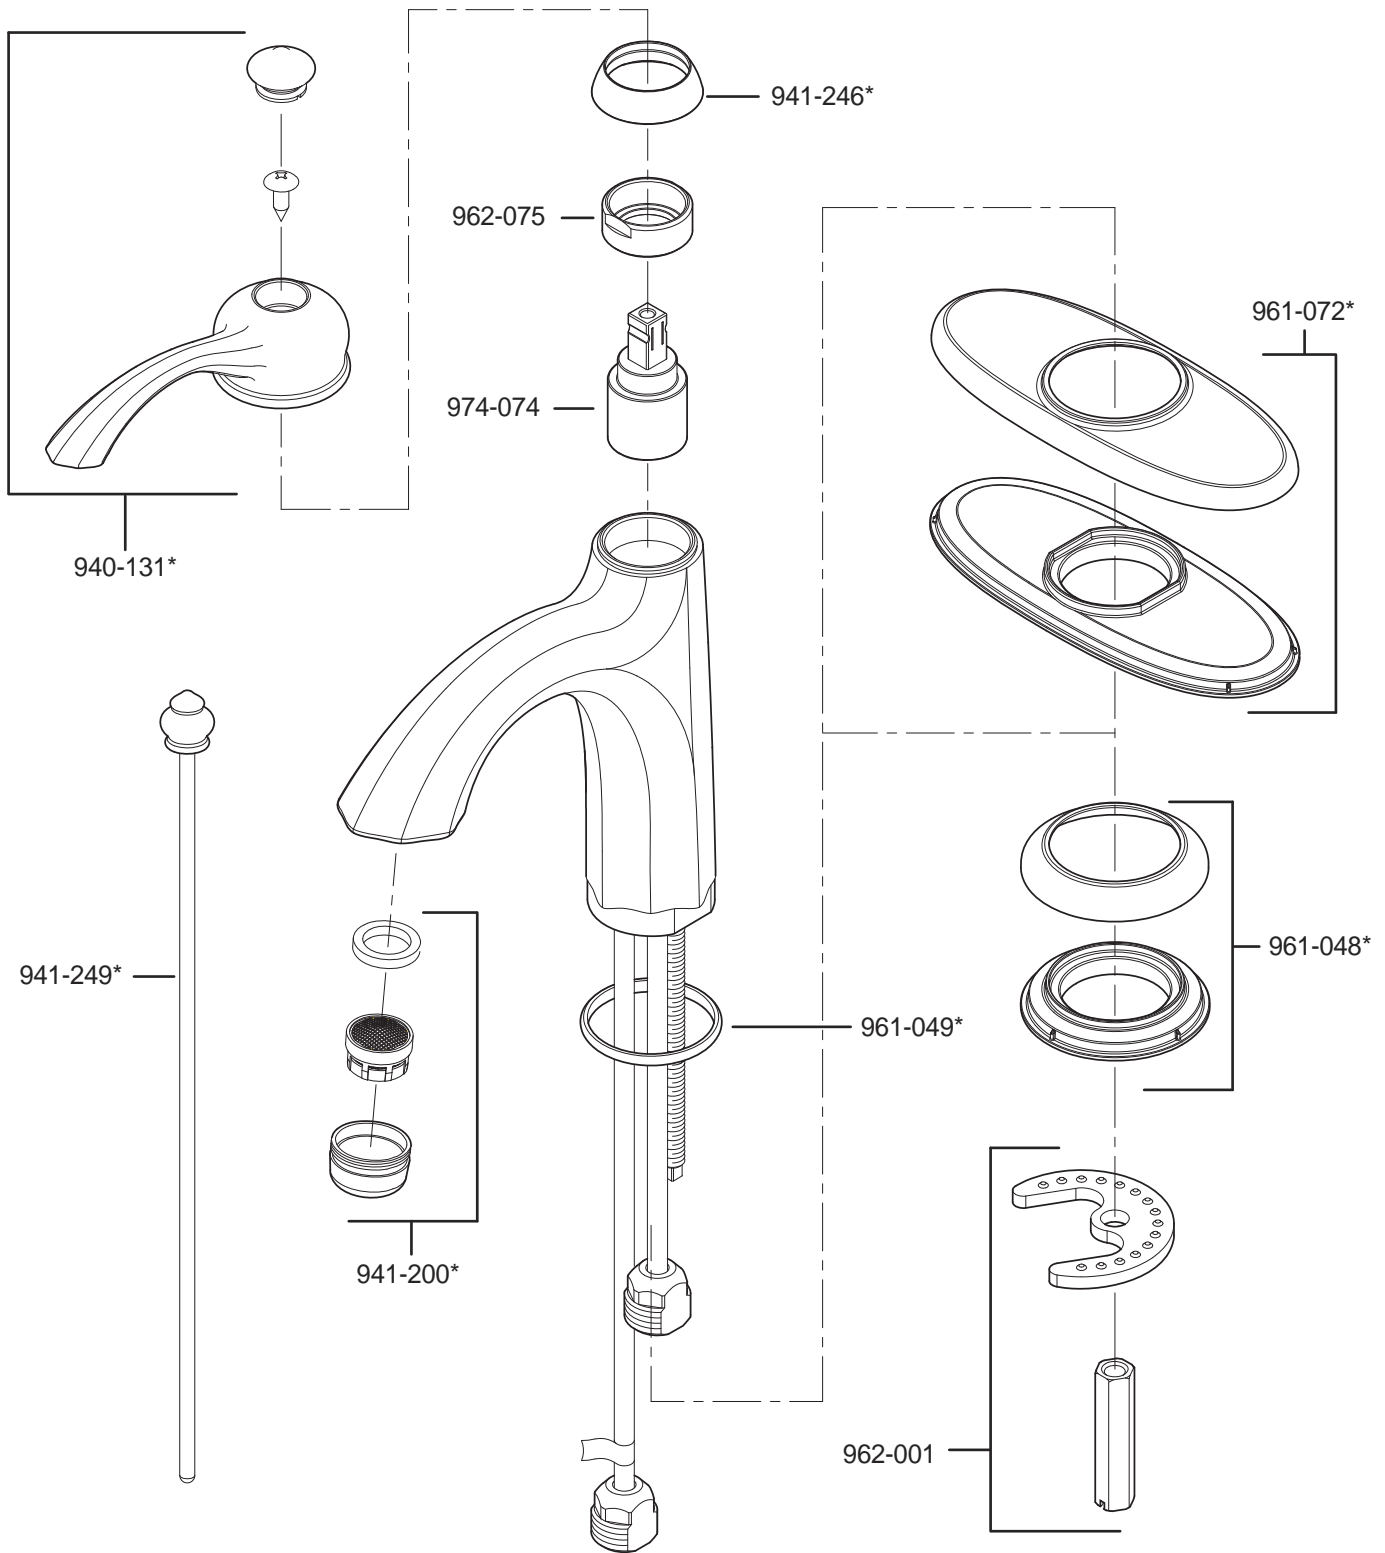

# PARTS EXPLOSION

## 42 Series Portola™ 4" Centerset Lavatory Faucet

**FINISHES \*** Indicates Finish

A Polished Chrome	M Almond	U Rustic Bronze
B Black	N Antique Bronze	V PVD Polished Brass
E Rustic Pewter	P Polished Brass	W White
D PVD Polished Nickel	Q Satin Brass	Y Tuscan Bronze
J PVD Brushed Nickel	R Copper	Z Oil-Rubbed Bronze
K Satin Nickel	S Stainless Steel	
L Satin Stainless	T Biscuit	