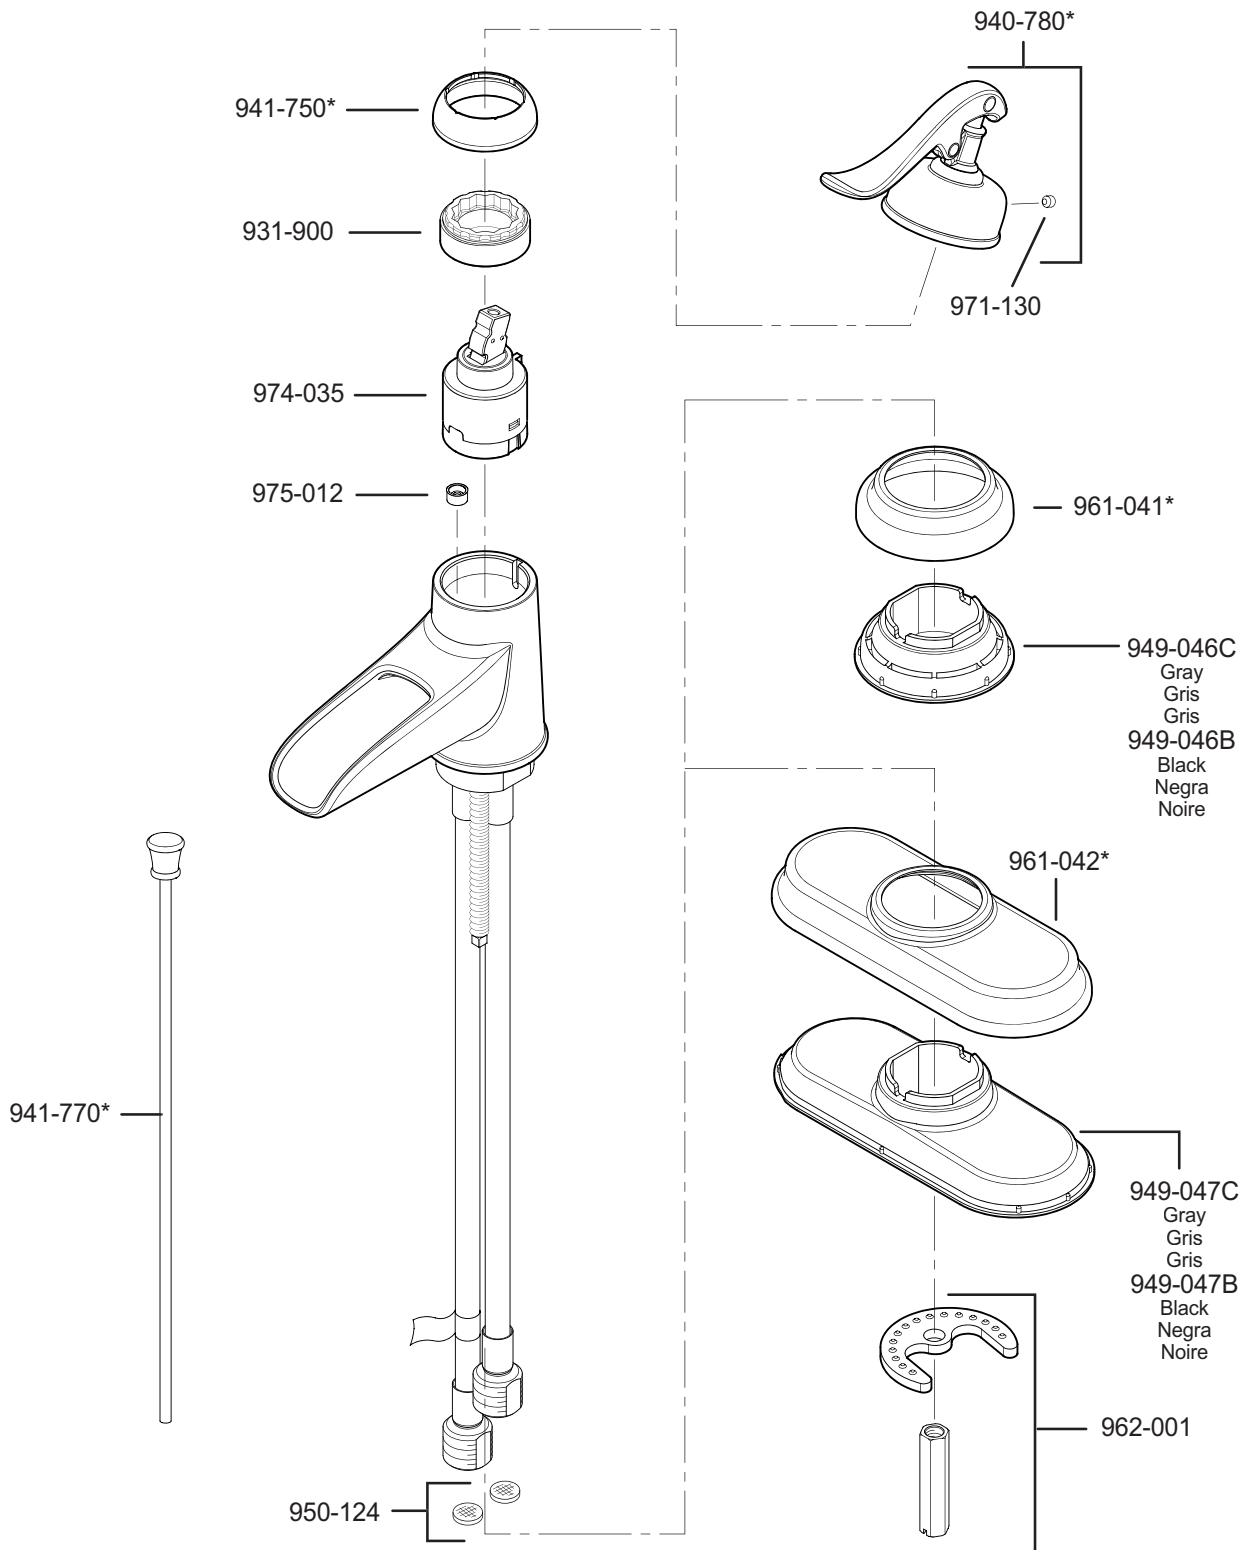

# PARTS EXPLOSION

## 42 Series Ashfield™ 4" Centerset Lavatory Faucet