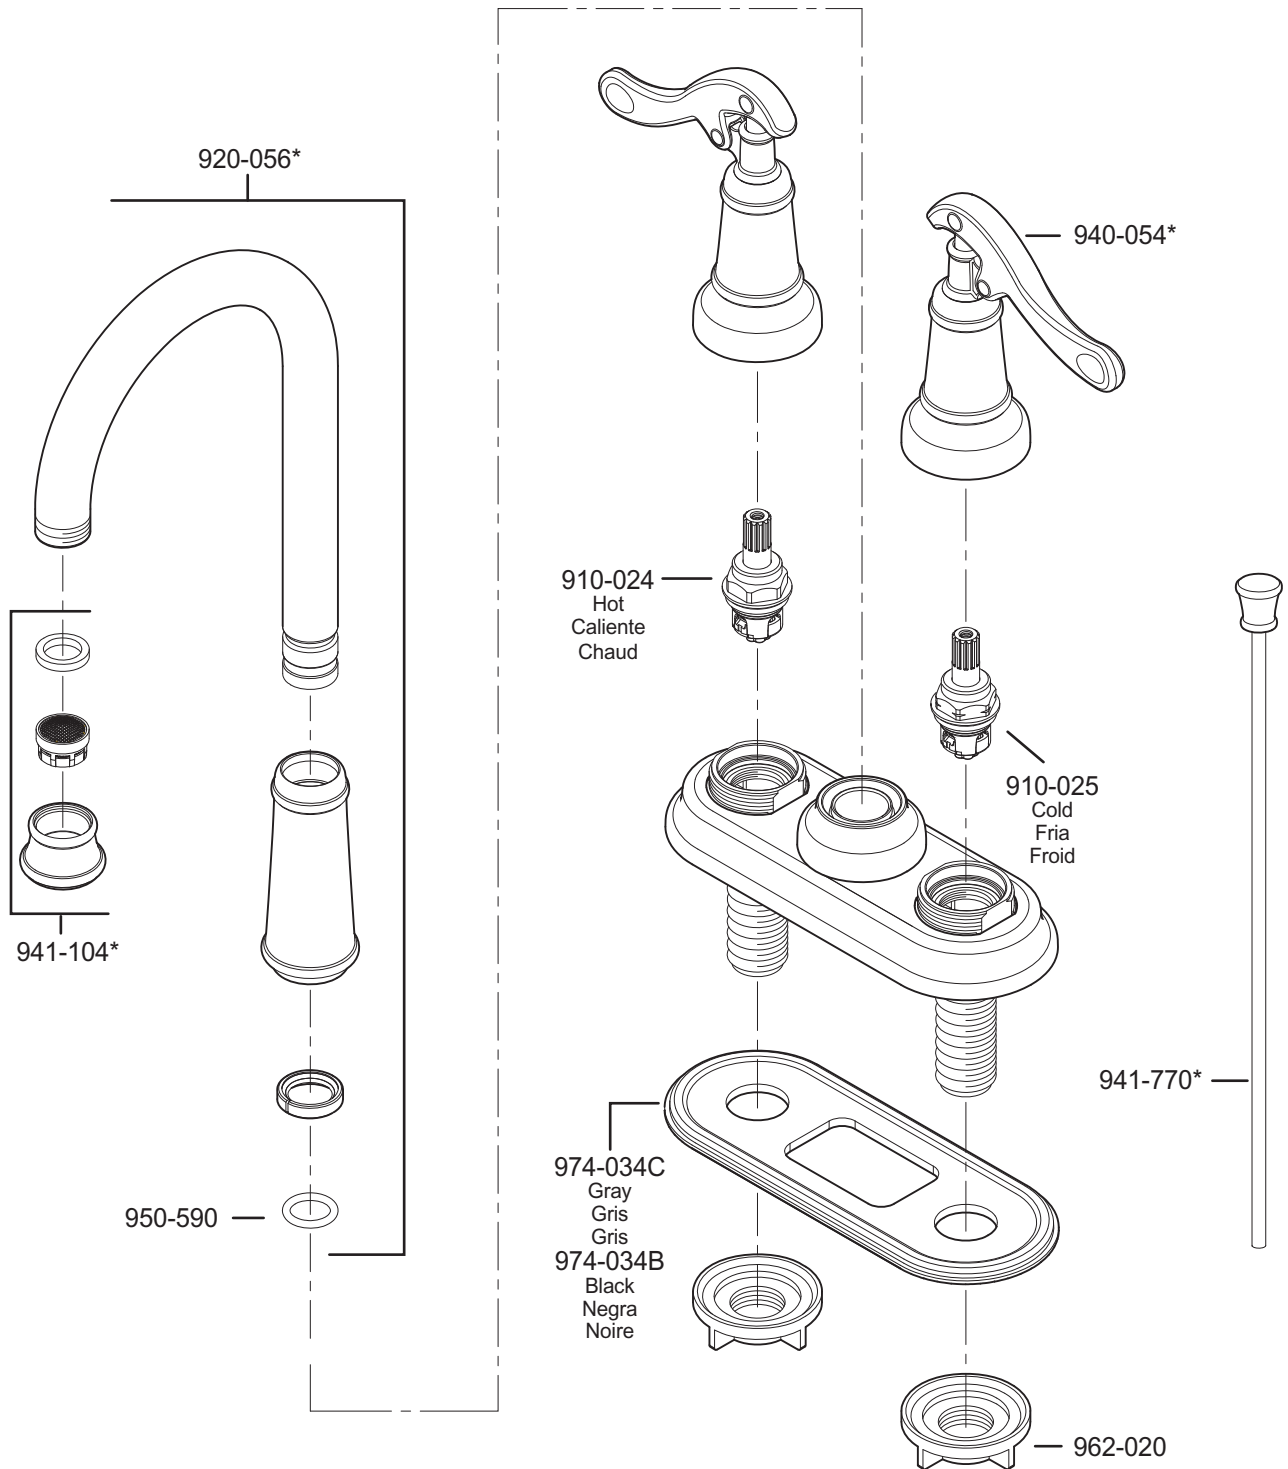

# PARTS EXPLOSION

## 43 Series Ashfield™ Collection 4" Centerset Lavatory Faucet

**FINISHES \*** Indicates Finish

A Polished Chrome	M Almond	U Rustic Bronze
B Black	N Antique Bronze	V PVD Polished Brass
E Rustic Pewter	P Polished Brass	W White
D PVD Polished Nickel	Q Satin Brass	Y Tuscan Bronze
J PVD Brushed Nickel	R Copper	Z Oil-Rubbed Bronze
K Satin Nickel	S Stainless Steel	
L Satin Stainless	T Biscuit	